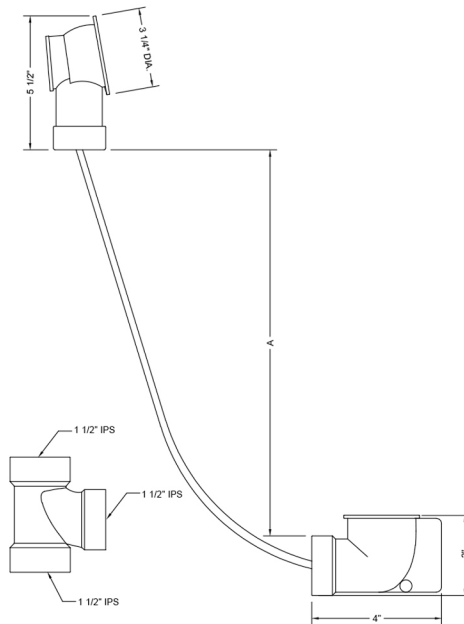

ABS Bath Waste and Overflow Subassembly (Geberit)

Model #: 371-LT

FEATURES:

- Designed to fit most manufacturers' bath and whirlpool tubs from 12" to 16" deep
- 17" cable length
- For 1½" ABS Schedule 40
- Stainless steel cable for strength and durability
- Complements both contemporary and traditional styling
- Geberit subassemblies
- SUBASSEMBLIES ONLY

AVAILABLE FINISHES:

N/A

SPECIFICATION DRAWING:

PVC BATH WASTE & OVERFLOW		
PART #	A	CABLE LENGTH
370-LT	12"-16"	17"
372-LT	17"-24"	27"
374-LT	23"-27"	33"
376-LT	28"-29"	43"
ABS BATH WASTE & OVERFLOW		
371-LT	12"-16"	17"
373-LT	17"-24"	27"
375-LT	23"-27"	33"
377-LT	28"-29"	43"