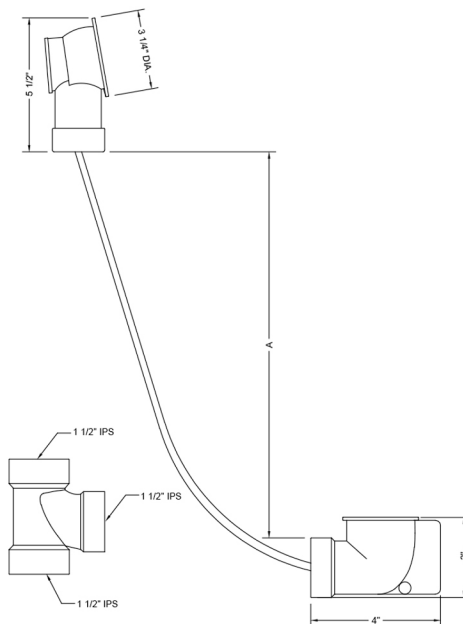

## PVC Bath Waste and Overflow Subassembly (Geberit)

**Model #: 372-LT**

### FEATURES:

- Designed to fit most manufacturers' bath and whirlpool tubs from 17" to 24" deep
- 27" cable length
- For 1½" PVC Schedule 40
- Stainless steel cable for strength and durability
- Complements both contemporary and traditional styling
- Geberit subassemblies
- SUBASSEMBLIES ONLY

### SPECIFICATION DRAWING:

PVC BATH WASTE & OVERFLOW		
PART #	A	CABLE LENGTH
370-LT	12"-16"	17"
372-LT	17"-24"	27"
374-LT	23"-27"	33"
376-LT	28"-29"	43"
ABS BATH WASTE & OVERFLOW		
371-LT	12"-16"	17"
373-LT	17"-24"	27"
375-LT	23"-27"	33"
377-LT	28"-29"	43"