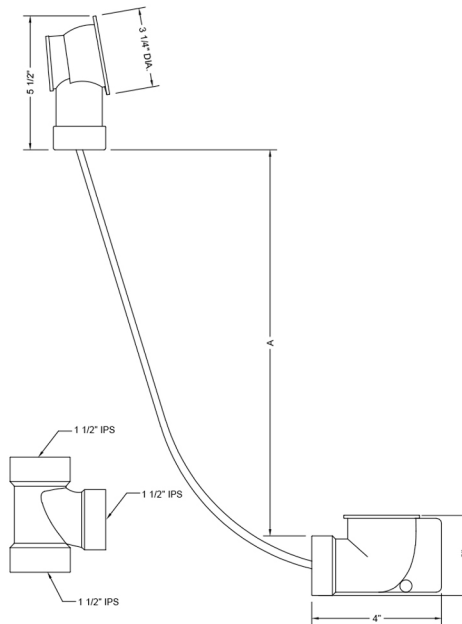

ABS Bath Waste and Overflow Subassembly (Geberit)

JACLO®

Confidence from start to finish.™

Model #: 373-LT

FEATURES:

- Designed to fit most manufacturers' bath and whirlpool tubs from 17" to 24" deep
- 27" cable length
- For 1½" ABS Schedule 40
- Stainless steel cable for strength and durability
- Complements both contemporary and traditional styling
- Geberit subassemblies
- SUBASSEMBLIES ONLY

AVAILABLE FINISHES:

N/A

SPECIFICATION DRAWING:

PVC BATH WASTE & OVERFLOW		
PART #	A	CABLE LENGTH
370-LT	12"-16"	17"
372-LT	17"-24"	27"
374-LT	23"-27"	33"
376-LT	28"-29"	43"
ABS BATH WASTE & OVERFLOW		
371-LT	12"-16"	17"
373-LT	17"-24"	27"
375-LT	23"-27"	33"
377-LT	28"-29"	43"