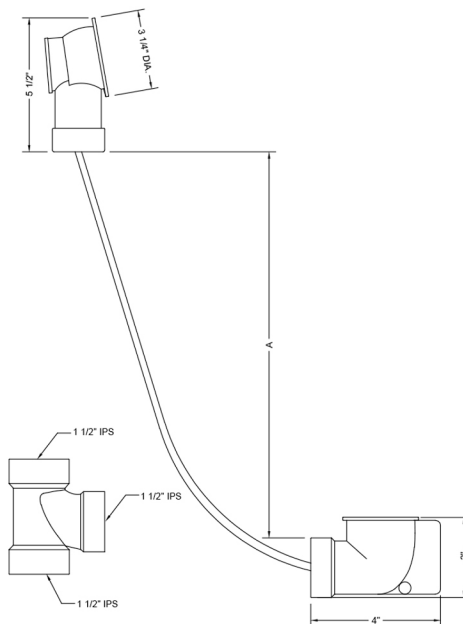

## PVC Bath Waste and Overflow Subassembly (Geberit)

**Model #: 374-LT**

### FEATURES:

- Designed to fit most manufacturers' bath and whirlpool tubs from 23" to 27" deep
- 33" cable length
- For 1½" PVC Schedule 40
- Stainless steel cable for strength and durability
- Complements both contemporary and traditional styling
- Geberit subassemblies
- SUBASSEMBLIES ONLY

### SPECIFICATION DRAWING:

PVC BATH WASTE & OVERFLOW		
PART #	A	CABLE LENGTH
370-LT	12"-16"	17"
372-LT	17"-24"	27"
374-LT	23"-27"	33"
376-LT	28"-29"	43"
ABS BATH WASTE & OVERFLOW		
371-LT	12"-16"	17"
373-LT	17"-24"	27"
375-LT	23"-27"	33"
377-LT	28"-29"	43"