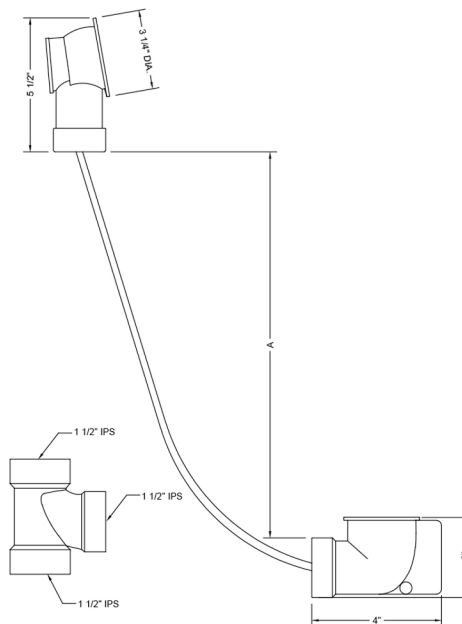

ABS Bath Waste and Overflow Subassembly (Geberit)

Model #: 375-LT

FEATURES:

- Designed to fit most manufacturers' bath and whirlpool tubs from 23" to 27" deep
- 33" cable length
- For 1½" ABS Schedule 40
- Stainless steel cable for strength and durability
- Complements both contemporary and traditional styling
- Geberit subassemblies
- SUBASSEMBLIES ONLY

AVAILABLE FINISHES:

N/A

SPECIFICATION DRAWING:

PVC BATH WASTE & OVERFLOW		
PART #	A	CABLE LENGTH
370-LT	12"-16"	17"
372-LT	17"-24"	27"
374-LT	23"-27"	33"
376-LT	28"-29"	43"
ABS BATH WASTE & OVERFLOW		
371-LT	12"-16"	17"
373-LT	17"-24"	27"
375-LT	23"-27"	33"
377-LT	28"-29"	43"