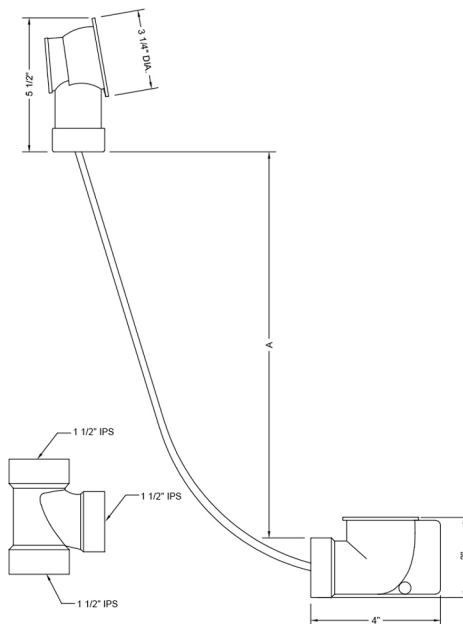

PVC Bath Waste and Overflow Subassembly (Geberit)

Model #: 376-LT

FEATURES:

- Designed to fit most manufacturers' bath and whirlpool tubs from 28" to 29" deep
- 43" cable length
- For 1½" PVC Schedule 40
- Stainless steel cable for strength and durability
- Complements both contemporary and traditional styling
- Geberit subassemblies
- SUBASSEMBLIES ONLY

AVAILABLE FINISHES:

N/A

SPECIFICATION DRAWING:

PVC BATH WASTE & OVERFLOW		
PART #	A	CABLE LENGTH
370-LT	12"-16"	17"
372-LT	17"-24"	27"
374-LT	23"-27"	33"
376-LT	28"-29"	43"
ABS BATH WASTE & OVERFLOW		
371-LT	12"-16"	17"
373-LT	17"-24"	27"
375-LT	23"-27"	33"
377-LT	28"-29"	43"