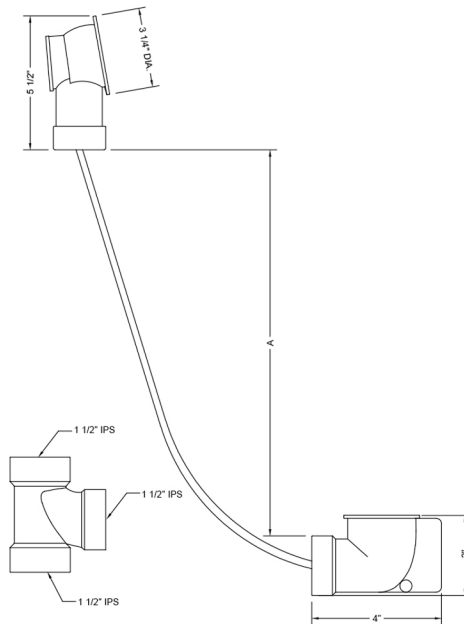

ABS Bath Waste and Overflow Subassembly (Geberit)

Model #: 377-LT

FEATURES:

- Designed to fit most manufacturers' bath and whirlpool tubs from 28" to 29" deep
- 43" cable length
- For 1½" ABS Schedule 40
- Stainless steel cable for strength and durability
- Complements both contemporary and traditional styling
- Geberit subassemblies
- SUBASSEMBLIES ONLY

AVAILABLE FINISHES:

N/A

SPECIFICATION DRAWING:

PVC BATH WASTE & OVERFLOW		
PART #	A	CABLE LENGTH
370-LT	12"-16"	17"
372-LT	17"-24"	27"
374-LT	23"-27"	33"
376-LT	28"-29"	43"
ABS BATH WASTE & OVERFLOW		
371-LT	12"-16"	17"
373-LT	17"-24"	27"
375-LT	23"-27"	33"
377-LT	28"-29"	43"