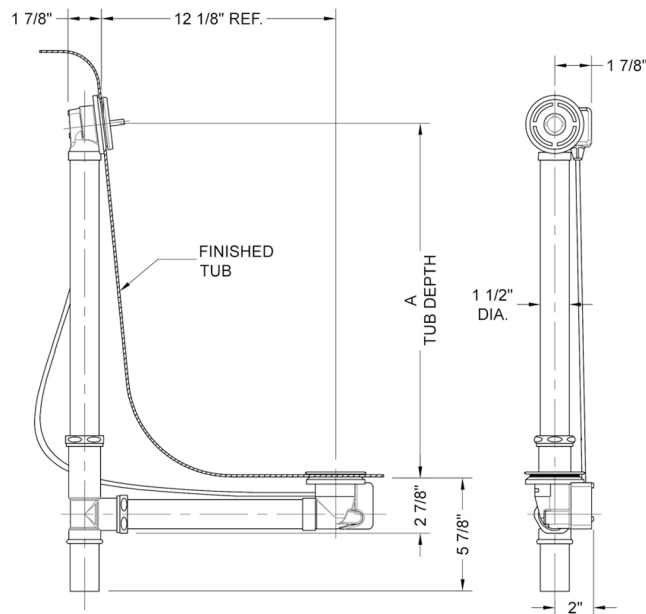

# PVC Tubular Bath Waste and Overflow Subassembly (Geberit)

**Model #: 382-LT**

**FEATURES:**

- Designed to fit most manufacturers' bath and whirlpool tubs from 12"-16" deep
- 17" cable length
- Stainless steel cable for strength and durability
- Geberit subassemblies
- SUBASSEMBLIES ONLY
- 1 1/2" PVC tubular

**AVAILABLE FINISHES:**

N/A

**SPECIFICATION DRAWING:**

1 1/2" PVC TUBULAR		
PART. #	A TUB DEPTH	CABLE LENGTH
382-LT	12" - 16"	17"
383-LT	17" - 24"	27"
384-LT	23" - 27"	33"