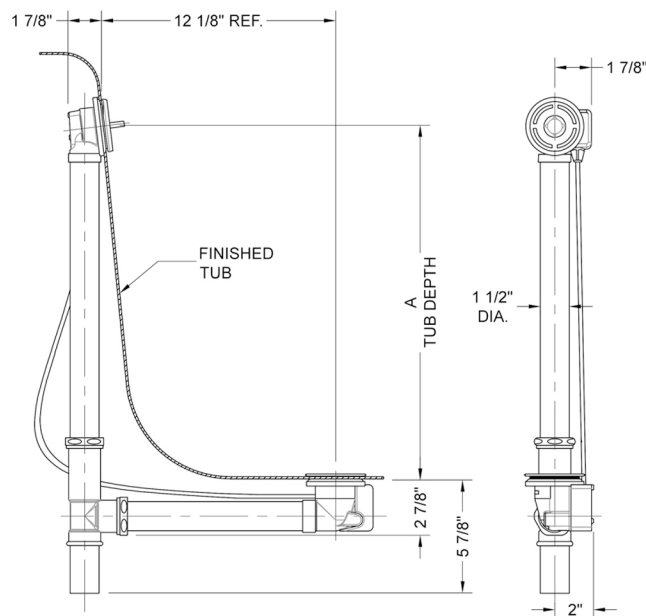

# PVC Tubular Bath Waste and Overflow Subassembly (Geberit)

**Model #: 384-LT**

**FEATURES:**

- Designed to fit most manufacturers' bath and whirlpool tubs from 23" - 27" deep
- 33" cable length
- Stainless steel cable for strength and durability
- Geberit subassemblies
- SUBASSEMBLIES ONLY
- 1 1/2" PVC tubular

**AVAILABLE FINISHES:**

N/A

**SPECIFICATION DRAWING:**

1 1/2" PVC TUBULAR		
PART. #	A TUB DEPTH	CABLE LENGTH
382-LT	12" - 16"	17"
383-LT	17" - 24"	27"
384-LT	23" - 27"	33"