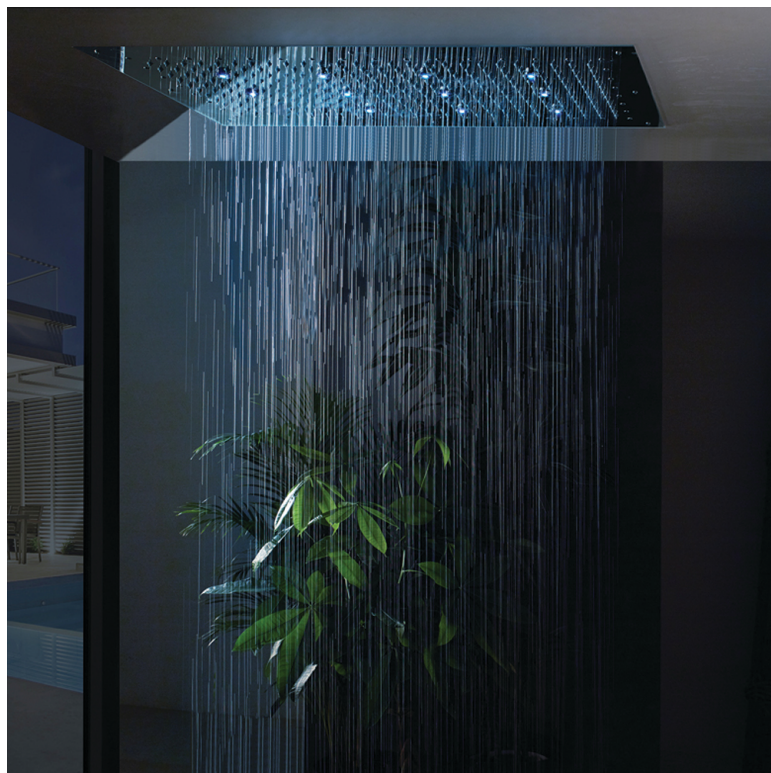

## 40" x 20" Chromotherapy RETTANGO FLAT Dream Light

**Model #: 4020-DLCT-**

### FEATURES:

- 40" x 20" rectangular dream light chromotherapy water feature rain canopy
- Wall mounted control panel allows for fixed or color changing lights
- Two 1/2" male IPS connections with flexible hoses
- Thin minimal flat design for surface mounting
- 372 easy clean replaceable rubber jets
- 12 low voltage color changing LED lights
- Input voltage 110V AC (transformer included)
- CE approved
- Control panel fits standard electrical box
- Requires minimum flow rate of 5.5 GPM
- Standard finish is chrome. For other finish options, contact JACLO for pricing & availability