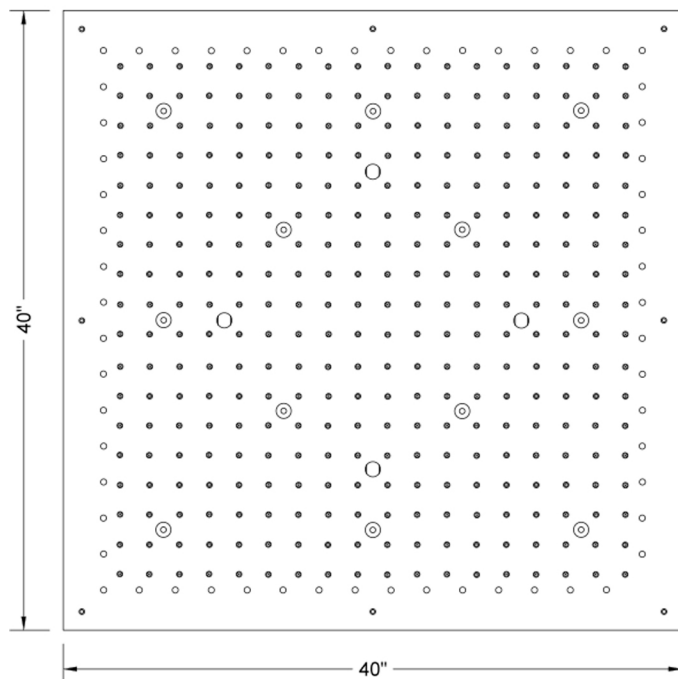

40" x 40" Chromotherapy QUADRATO FLAT Dream Light

Model #: 4040-DLCT-

FEATURES:

- 40" x 40" square dream light chromotherapy water feature rain canopy
- Wall mounted control panel allows for fixed or color changing lights, or on/off
- Two 1/2" male IPS connections with flexible hoses
- Thin minimal flat design for surface mounting
- 324 easy clean replaceable rubber jets
- 12 low voltage color changing LED lights
- Input voltage 110V AC (transformer included)
- CE approved
- Control panel fits standard electrical box
- Requires minimum flow rate of 5.5 GPM
- Standard finish is chrome. For other finish options, contact JACLO for pricing & availability

AVAILABLE FINISHES:

Polished Chrome (PCH)

SPECIFICATION DRAWING:

BOTTOM VIEW

SPRAY PATTERNS: