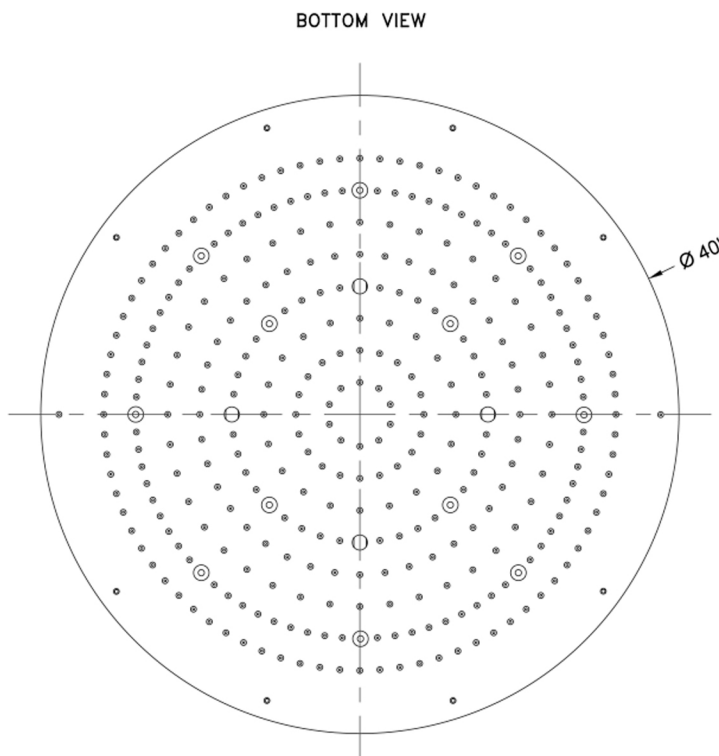

40" Diameter Chromotherapy CIRCOLARE FLAT Dream Light

Model #: 40R-DLCT-

FEATURES:

- 40" round dream light chromotherapy water feature rain canopy
- Wall mounted control panel allows for fixed or color changing lights, or on/off
- Two 1/2" male IPS connections with flexible hoses
- Thin minimal flat design for surface mounting
- 318 easy clean replaceable rubber jets
- 12 low voltage color changing LED lights
- Input voltage 110V AC (transformer included)
- CE approved
- Control panel fits standard electrical box
- Requires minimum flow rate of 5.5 GPM
- Standard finish is chrome. For other finish options, contact JACLO for pricing & availability

AVAILABLE FINISHES:

Polished Chrome (PCH)

SPECIFICATION DRAWING:

SPRAY PATTERNS:

Easy Clean

Full Rain