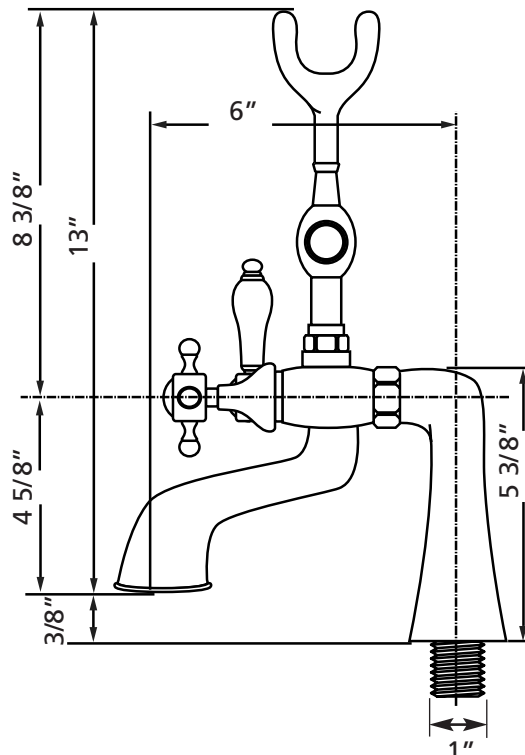

Faucet | #5106 | for Mounting on Rim of Tub
 Faucet | #5121 | for Mounting on Rim of Tub

* Pay close attention to the offset mounting legs. Although the faucet is a 6" spread, the mounting legs install into a 7" spread.