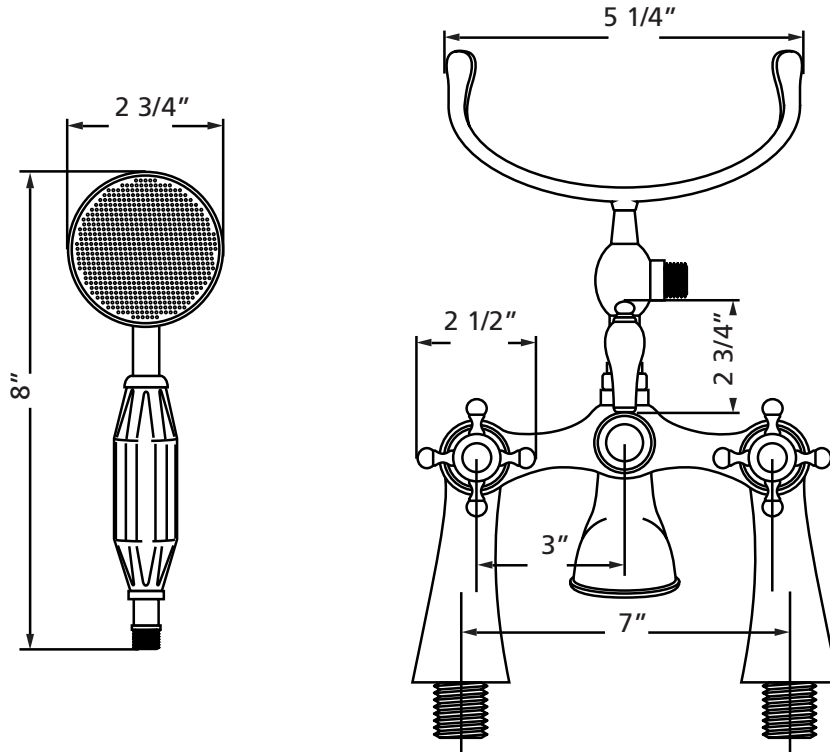

Faucet | #5106 | for Mounting on Rim of Tub
 Faucet | #5121 | for Mounting on Rim of Tub

* Pay close attention to the offset mounting legs. Although the faucet is a 6" spread, the mounting legs install into a 7" spread.