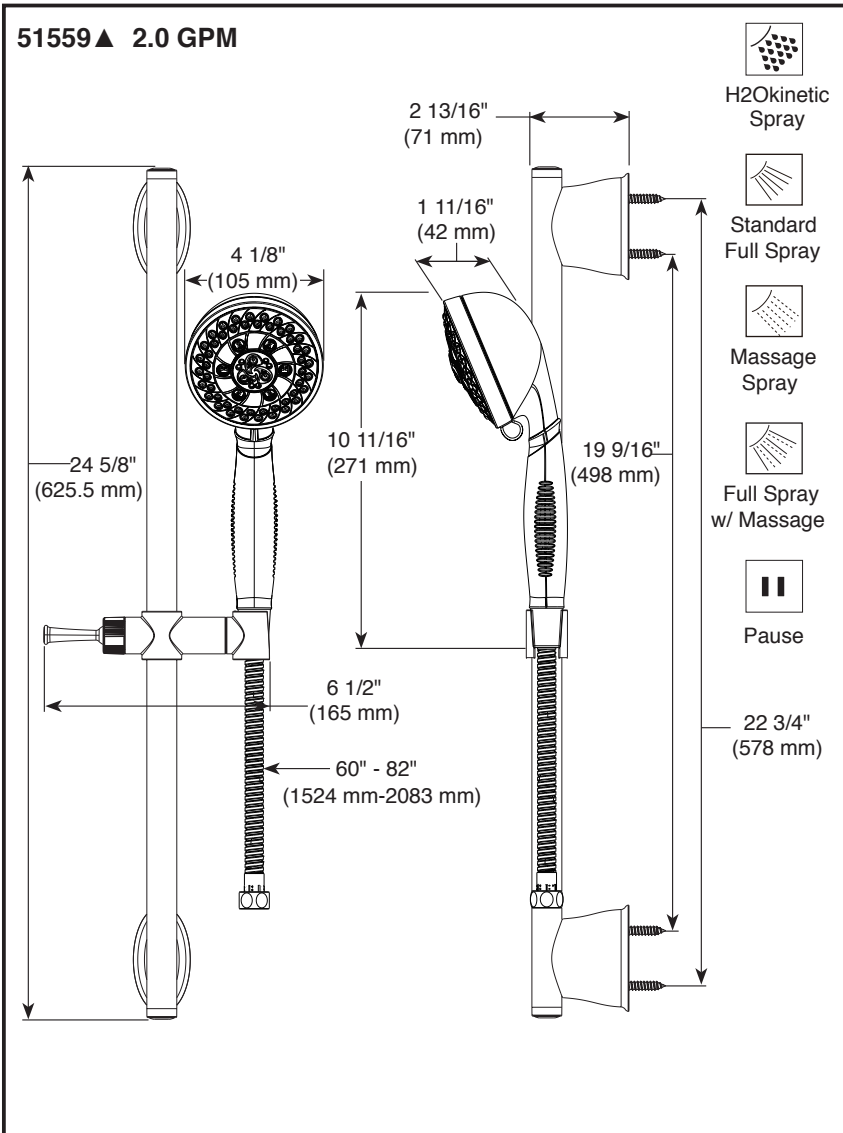

see what Delta can do™

WALL BAR HAND HELD SHOWER

■ 5-Spray Setting Wall Bar Hand Shower

FEATURES:

- Touch-Clean® Nozzles
- H₂Okinetic Technology® Hand Shower

STANDARD SPECIFICATIONS:

- Maximum flow rate 2.0 gpm @ 80 psi, 7.6 L/min @ 552kPa
- Hand held shower with five spray patterns – not a positive shut-off
- Wall bar w/adjustable slide (allows for adjustable shower height). Not to be used as a grab bar.
- 60" - 82" (1524mm-2083mm) metal stretchable hose
- Certified dual check valves

COMPLIES WITH

- ASME A112.18.1 / CSA B125.1
- EPA WaterSense®

51559▲

Submitted Model No.: _____

Specific Features: _____

▲ Designate proper finish suffix

Delta reserves the right (1) to make changes in specifications and materials, and (2) to change or discontinue models, both without notice or obligation. Dimensions are for reference only. See current full-line price book or www.deltafaucet.com for finish options and product availability.