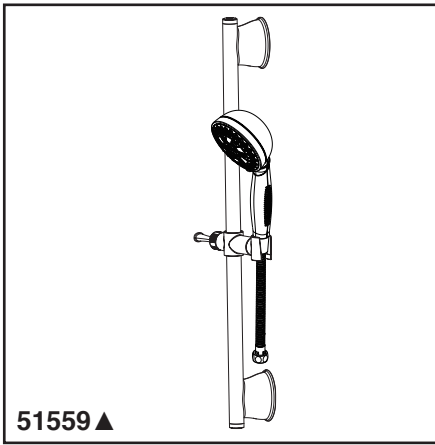

see what Delta can do™

WALL BAR HAND HELD SHOWER

■ 5-Spray Setting Wall Bar Hand Shower

FEATURES:

- Touch-Clean® Nozzles
- H₂Okinetic Technology® Hand Shower

STANDARD SPECIFICATIONS:

- Maximum flow rate 2.0 gpm @ 80 psi, 7.6 L/min @ 552kPa
- Hand held shower with five spray patterns – not a positive shut-off
- Wall bar w/adjustable slide (allows for adjustable shower height). Not to be used as a grab bar.
- 60" - 82" (1524mm-2083mm) metal stretchable hose
- Certified dual check valves

COMPLIES WITH

- ASME A112.18.1 / CSA B125.1
- EPA WaterSense®

51559▲

Submitted Model No.: _____

Specific Features: _____

▲ Designate proper finish suffix

Delta reserves the right (1) to make changes in specifications and materials, and (2) to change or discontinue models, both without notice or obligation. Dimensions are for reference only. See current full-line price book or www.deltafaucet.com for finish options and product availability.