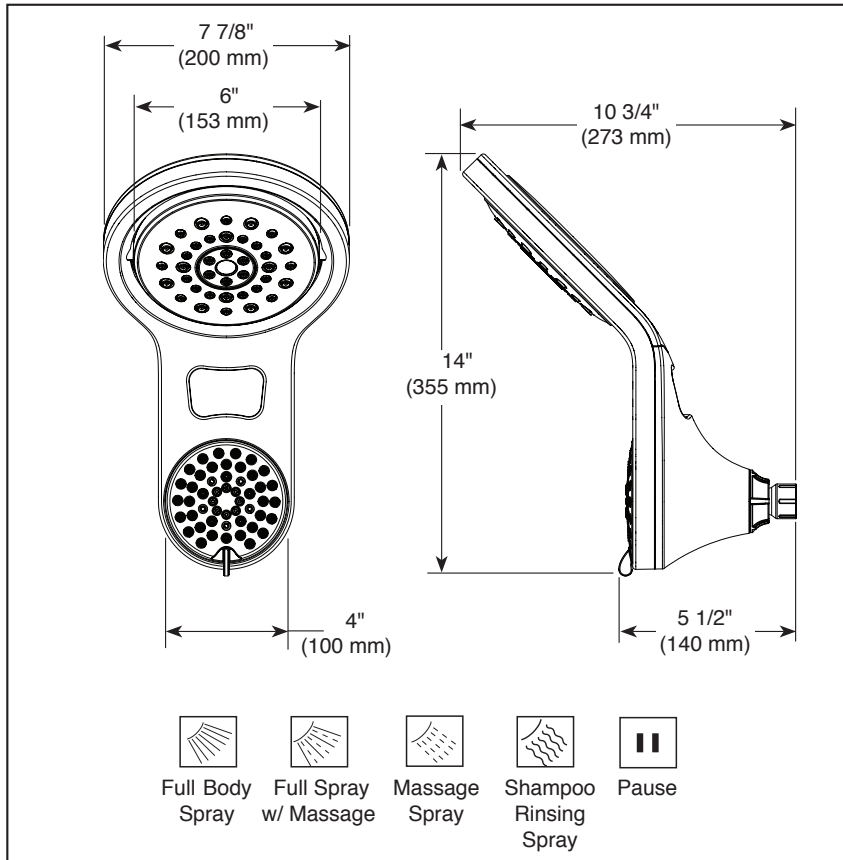

58580-PK ▲

Submitted Model No.: _____

Specific Features: _____

▲ Designate proper finish suffix

see what Delta can do™

RAINCAN SHOWERHEAD/ FIXED COMBO

■ 5 Spray Setting Showerhead

FEATURES:

- Touch-Clean® Nozzles

STANDARD SPECIFICATIONS

- Maximum 2.0 gpm @ 80 psi, 7.6 L/min. @ 550 kPa
- Five function showerhead - not a positive shut-off
- Change showerhead spray settings by rotating the spray face
- Single function raincan
- Diverter allows for single or shared operation of showerhead and Raincan
- The brass ball joint swivel angle is 10° (5° per side)
- The Raincan rotates 40° for adjustable coverage