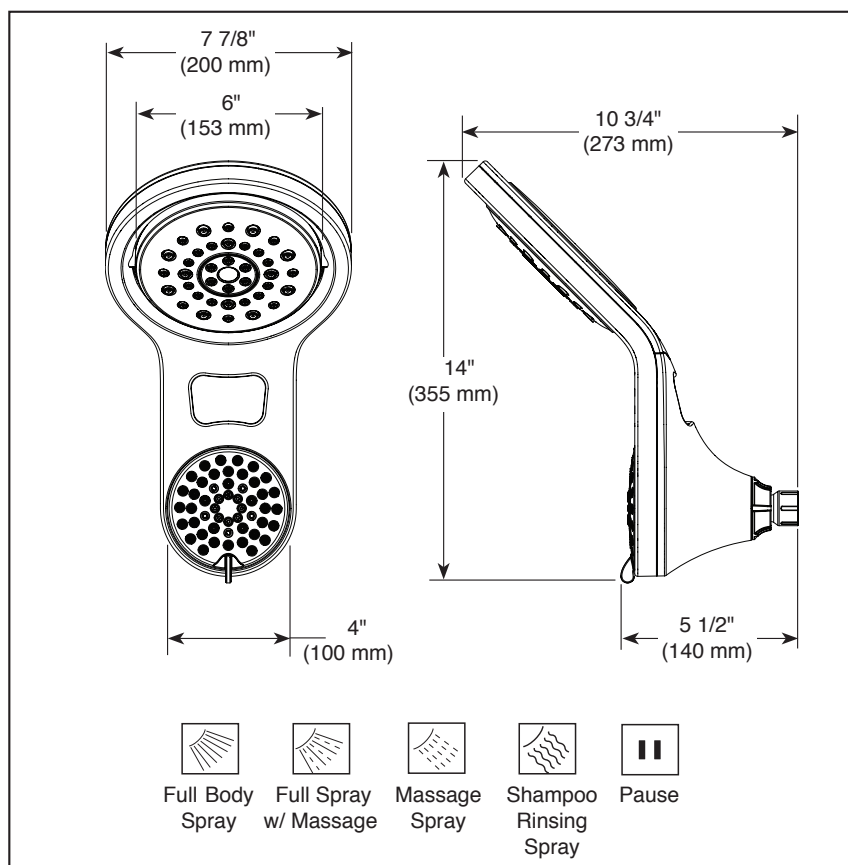

Submitted Model No.: _____

Specific Features: _____

▲ Designate proper finish suffix

see what Delta can do™

RAINCAN SHOWER HEAD/FIXED COMBO

■ 5-Spray Setting Shower Head

FEATURES:

- Touch-Clean® Nozzles

STANDARD SPECIFICATIONS

- Maximum 1.75 gpm @ 80 psi, 6.6 L/min. @ 550 kPa (58580-▲-PK)
- Maximum 2.5 gpm @ 80 psi, 9.5 L/min. @ 550 kPa (58580-▲25-PK)
- Five function shower head - pause is a non-positive shut-off
- Change shower head spray settings by rotating the spray face
- Single function raincan
- Diverter allows for single or shared operation of shower head and Raincan
- The brass ball joint swivel angle is 10° (5° per side)
- The Raincan rotates 40° for adjustable coverage

COMPLIES WITH:

- ASME A112.18.1 / CSA B125.1
- EPA WaterSense® - Applies to 58580-▲-PK only

Delta reserves the right (1) to make changes in specifications and materials, and (2) to change or discontinue models, both without notice or obligation. Dimensions are for reference only. See current full-line price book or www.deltafaucet.com for finish options and product availability.