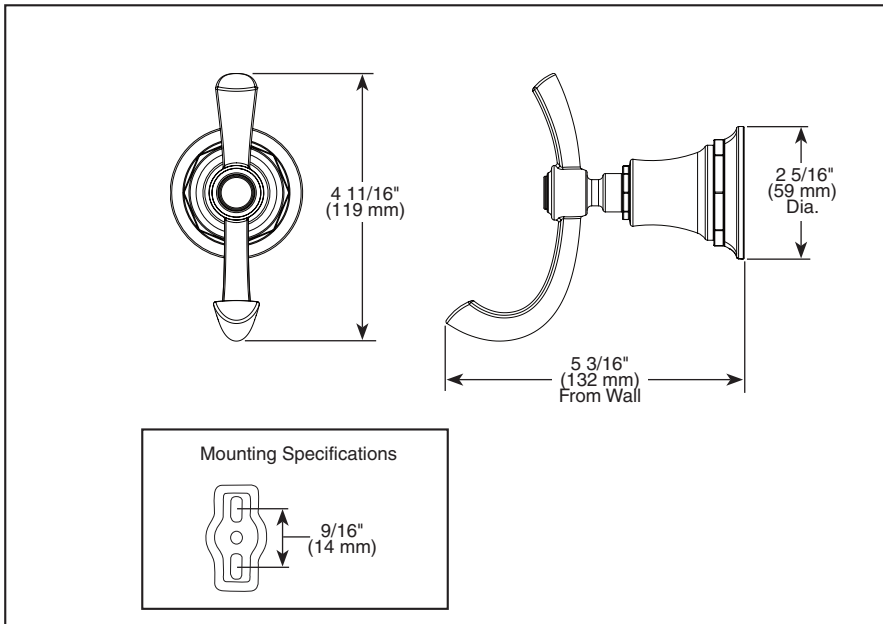

BRIZO®

ACCESSORIES

- Rook™ Collection
- Double Robe Hook

Submitted Model No.: _____

Specific Features: _____

▲ Designate proper finish suffix

STANDARD SPECIFICATIONS:

- Wood blocking is preferable behind all wall surfaces. If wood blocking is not available, try finding a wood stud to anchor this accessory.
- Mounting hardware and mounting instructions included with product.
- Note: Plastic anchors, screws, toggle bolts, and mounting brackets are included with the mounting hardware.