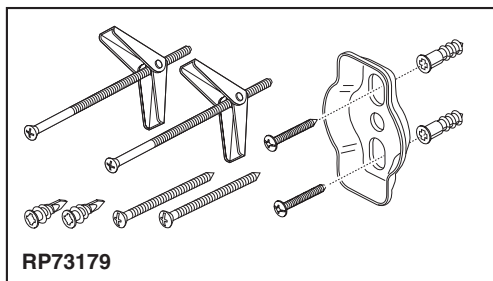

BRIZO®

ACCESSORIES

- Rook™ Collection
- Double Robe Hook

Submitted Model No.: _____

Specific Features: _____

▲ Designate proper finish suffix

STANDARD SPECIFICATIONS:

- Wood blocking is preferable behind all wall surfaces. If wood blocking is not available, try finding a wood stud to anchor this accessory.
- Mounting hardware and mounting instructions included with product.
- Note: Plastic anchors, screws, toggle bolts, and mounting brackets are included with the mounting hardware.