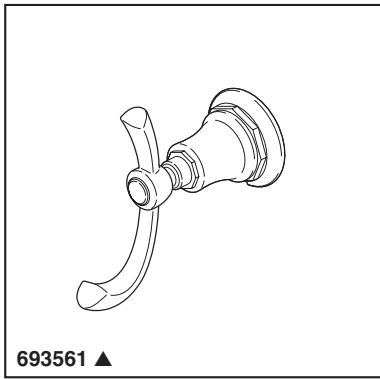

BRIZO®

ACCESSORIES

- Rook™ Collection
- Double Robe Hook

Submitted Model No.: _____

Specific Features: _____

▲ Designate proper finish suffix

STANDARD SPECIFICATIONS:

- Wood blocking is preferable behind all wall surfaces. If wood blocking is not available, try finding a wood stud to anchor this accessory.
- Mounting hardware and mounting instructions included with product.
- Note: Plastic anchors, screws, toggle bolts, and mounting brackets are included with the mounting hardware.