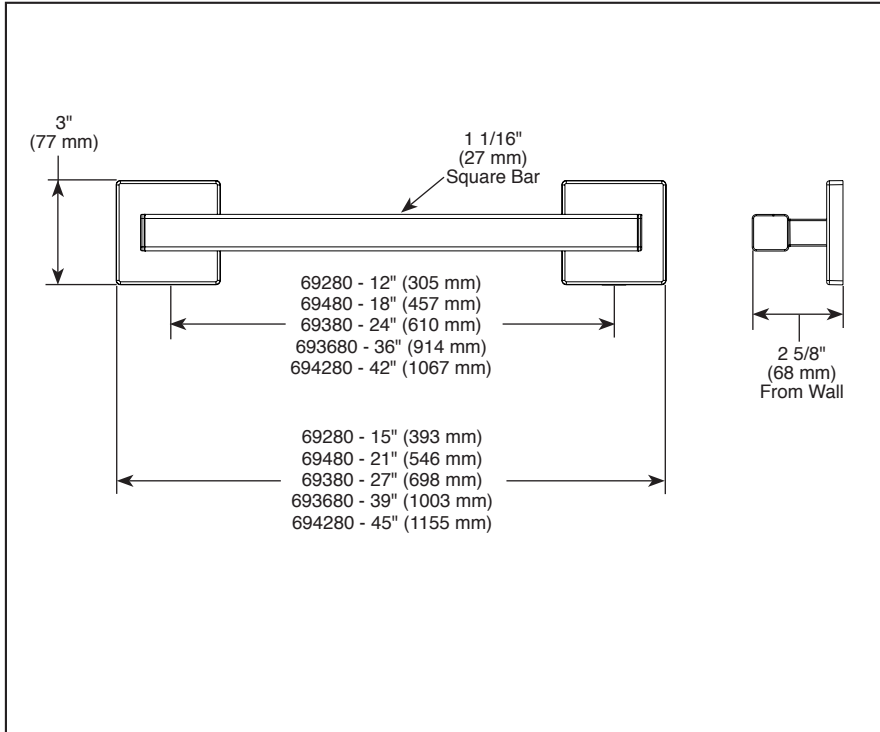

COMPLIES WITH:

- ♿ Indicates compliance to ICC/ANSI A117.1

▲ Designate Proper Finish Suffix