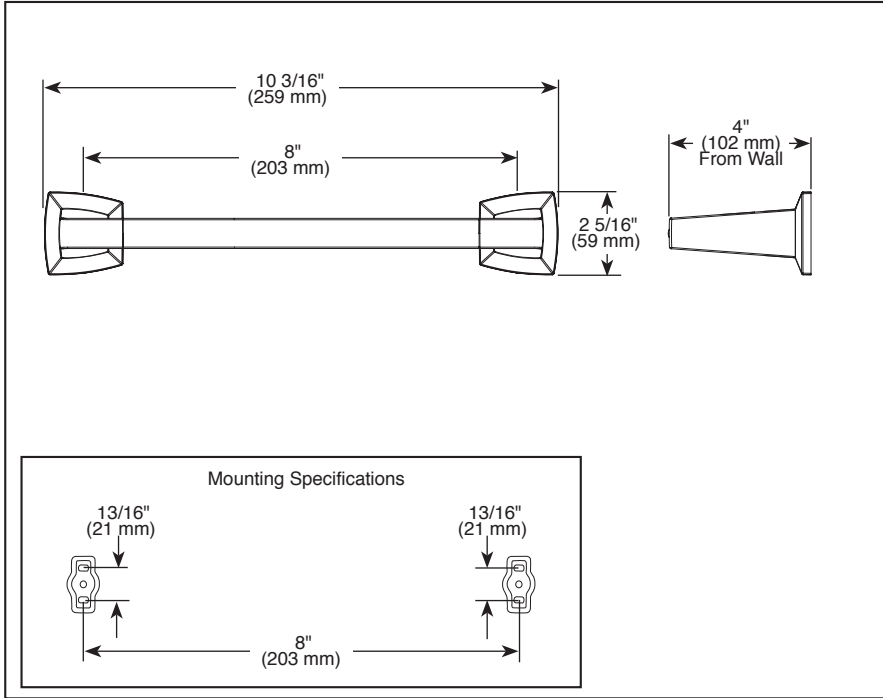

BRIZO®

ACCESSORIES

- Vettis™ Collection
- 8" Towel Bar

694788 ▲

Submitted Model No.: _____

Specific Features: _____

STANDARD SPECIFICATIONS:

- Wood blocking is preferable behind all wall surfaces. If wood blocking is not available, try finding a wood stud to anchor at least one end of this accessory.
- Mounting hardware and mounting instructions included with product.
- Plastic anchors, screws, toggle bolts, and mounting brackets are included with the mounting hardware.