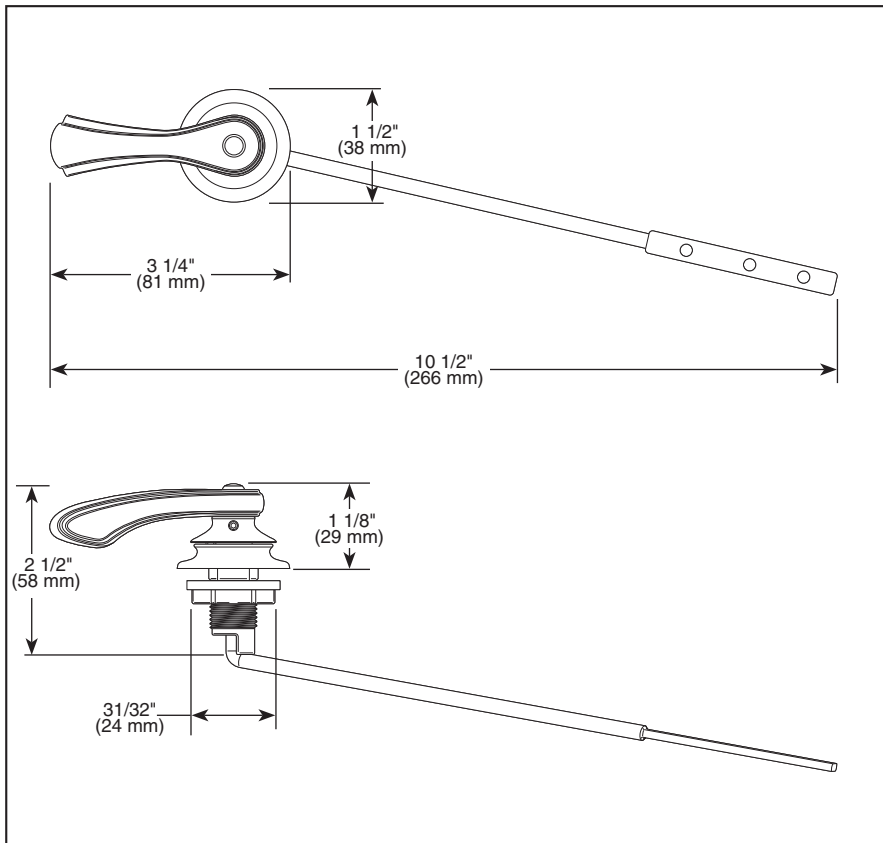

## ACCESSORIES

- Charlotte™ Bath Collection
- Front Mount Flush Lever

Submitted Model No.: \_\_\_\_\_  
Specific Features: \_\_\_\_\_

▲ Designate proper finish suffix