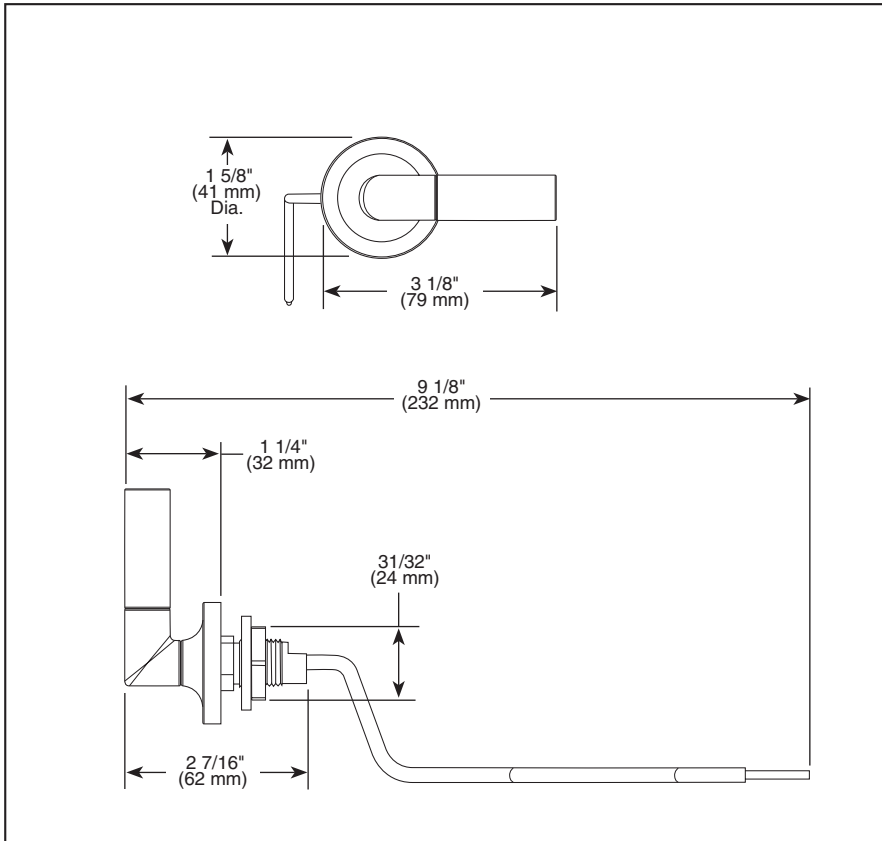

BRIZO®

ACCESSORIES

- Odin™ Bath Collection
- Side Mount Flush Lever

Submitted Model No.: _____

Specific Features: _____

▲ Designate proper finish suffix

STANDARD SPECIFICATIONS:

- Installation instructions included with product.