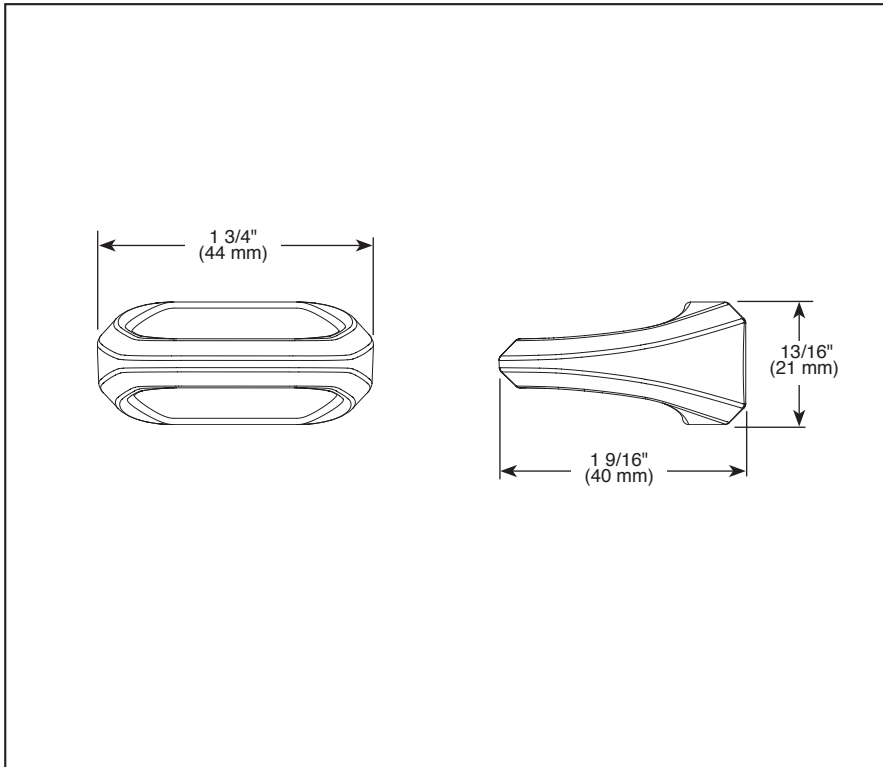

▲ Designate proper finish suffix