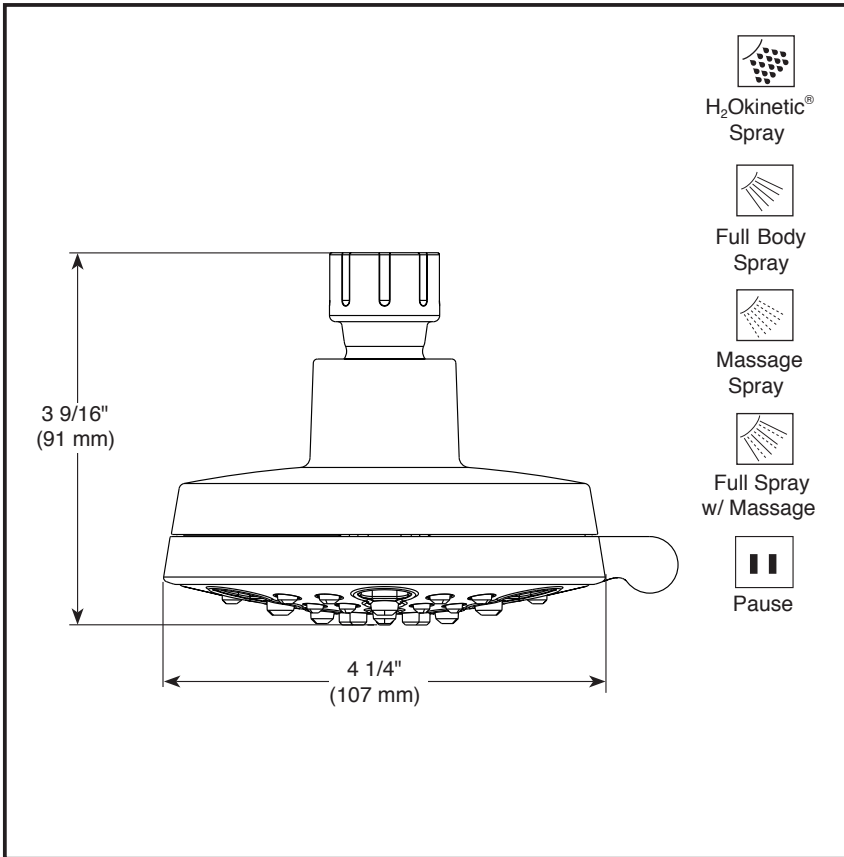

▲ Designate proper finish suffix

see what Delta can do™

SHOWERHEAD

- H₂Okinetic Technology® Showerhead
- 5-Spray Setting Showerhead

FEATURES:

- Touch-Clean® Nozzles

STANDARD SPECIFICATIONS:

- Maximum 1.75 gpm @ 80 psi, 6.6 L/min @ 550kPa
- ABS showerhead with five settings – pause is a non-positive shut-off
- Standard 1/2" pipe fitting
- Easy-turn spray dial

WARRANTY

- Lifetime limited warranty on parts (other than electronic parts and batteries) and finishes; or, for commercial users, for 5 years from the date of purchase.
- 5 year limited warranty on electronic parts (other than batteries); or for commercial users, for 1 year from the date of purchase. No warranty is provided on batteries.

COMPLIES WITH

- ASME A112.18.1 / CSA B125.1
- EPA WaterSense®

Delta reserves the right (1) to make changes in specifications and materials, and (2) to change or discontinue models, both without notice or obligation. Dimensions are for reference only. See current full-line price book or www.deltafaucet.com for finish options and product availability.