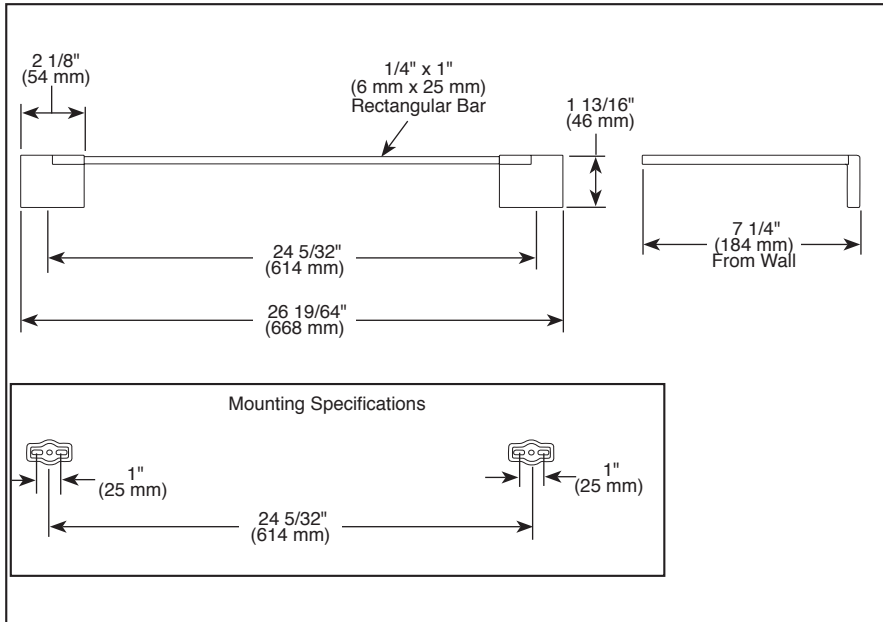

77725▲

Submitted Model No.: _____

Specific Features: _____

▲ Designate Proper Finish Suffix

ACCESSORIES

- Vero™ Bath Collection
- Double Towel Bar

STANDARD SPECIFICATIONS:

- Wood blocking is preferable behind all wall surfaces. If wood blocking is not available, the following fasteners are suggested: Tile/Masonry-Plastic or lead Anchors Plaster/drywall-Toggle bolts.
- Mounting hardware and mounting template included with product.