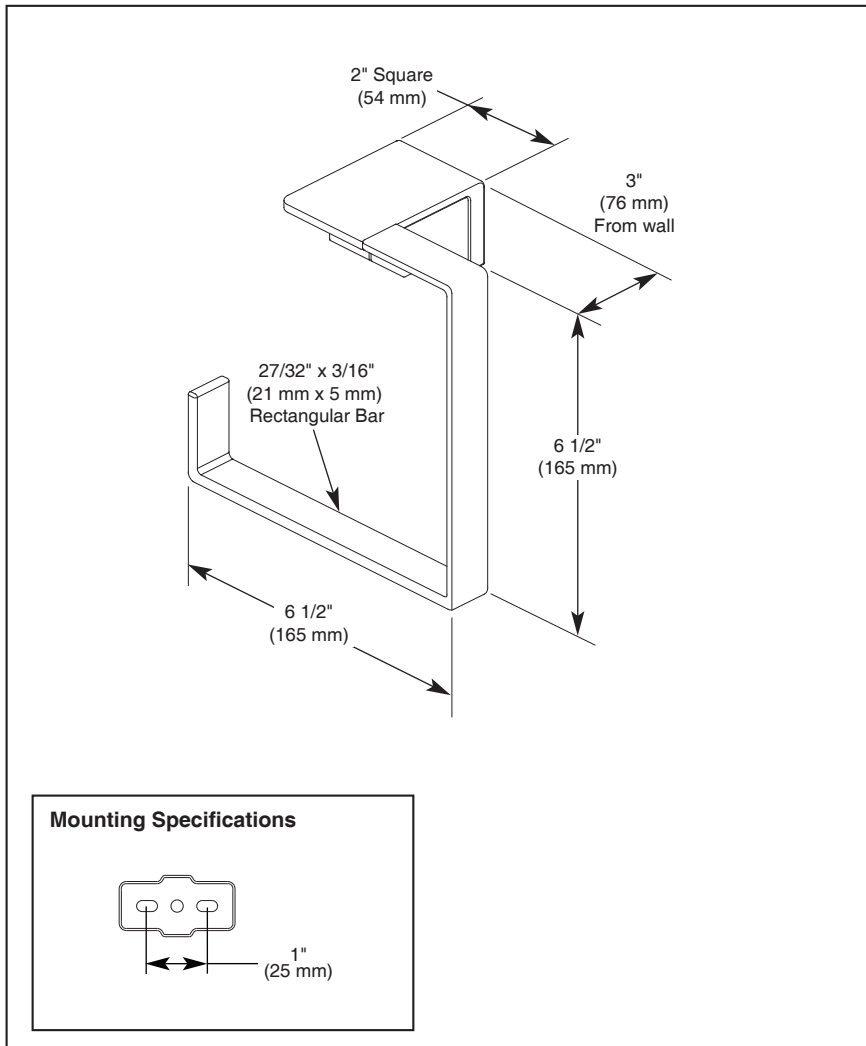

Submitted Model No.: _____

Specific Features: _____

▲ Designate proper finish suffix

ACCESSORIES

- Vero™ Bath Collection
- Towel Ring

STANDARD SPECIFICATIONS:

- Wood blocking is preferable behind all wall surfaces. If wood blocking is not available, the following fasteners are suggested: Tile/Masonry-Plastic or lead Anchors Plaster/drywall-Toggle bolts.
- Mounting hardware and mounting instructions included with product.