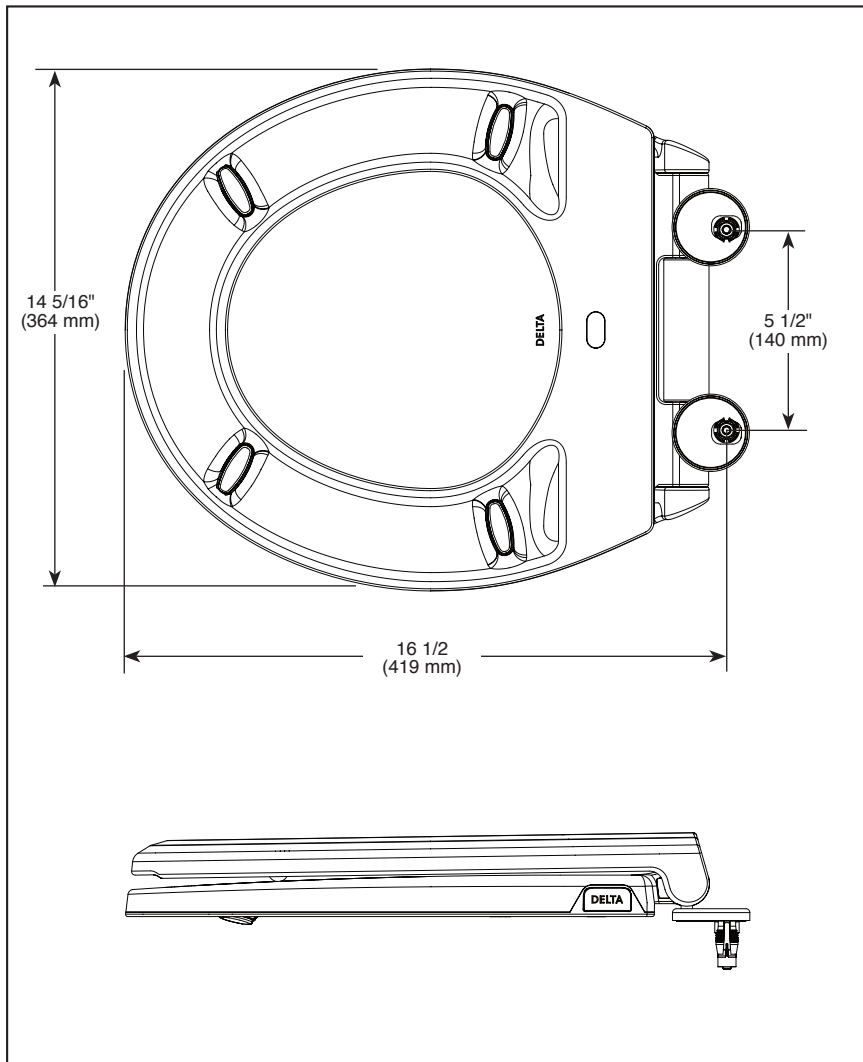

▲ Designate Proper Finish Suffix

NIGHTLIGHT TOILET SEAT

■ Sanborne® Collection

FEATURES:

- Integrated night light illuminates bowl
- Automatic 7-hour timer
- Slow-Close lid and ring prevents slamming
- Quick-Release seat for removal during cleaning
- NoSlip™ bumpers keep seat from shifting
- Fast and secure top-down installation
- Universal fit on most round front bowls (~1/2" adjustability)
- Solid construction with added weight for durability

STANDARD SPECIFICATIONS

- Round front shape
- Battery operated (4 AA's)
- Up to 6 months of battery life
- 5 1/2" (140 mm) seat mounting holes

WARRANTY

- One year warranty on toilet seats

COMPLIES WITH:

- IAPMO / ANSI Z 124.5

Delta reserves the right (1) to make changes in specifications and materials, and (2) to change or discontinue models, both without notice or obligation. Dimensions are for reference only. See current full-line price book or www.deltatoilet.com for finish options and product availability.

DSP-B-803902N Rev. A

55 E. 111th Street, Indianapolis, Indiana 46280
350 South Edgeware Road, St. Thomas, ON N5P 4L1
© 2015 Masco Corporation of Indiana