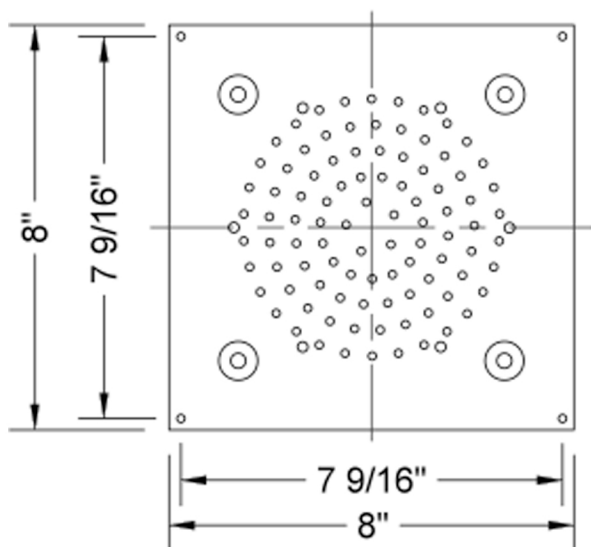

8" x 8" Chromotherapy QUADRATO Dream Light

Model #: 88-DLCT-

FEATURES:

- Square dream light chromotherapy water feature rain canopy
- Wall mounted control panel allows for fixed or color changing lights
- 1/2" male IPS connection with flexible hose
- Surface or flush mount to ceiling
- Easy clean replaceable rubber jets
- Low voltage color changing LED lights
- Input voltage 110V AC (transformer included)
- CE approved
- Control panel fits standard electrical box
- Requires minimum flow rate of 5.5 GPM
- Standard finish is chrome. For other finish options, contact JACLO for pricing & availability

AVAILABLE FINISHES:

Polished Chrome (PCH)

SPECIFICATION DRAWING:

BOTTOM VIEW

SPRAY PATTERNS:

Easy Clean

Full Rain