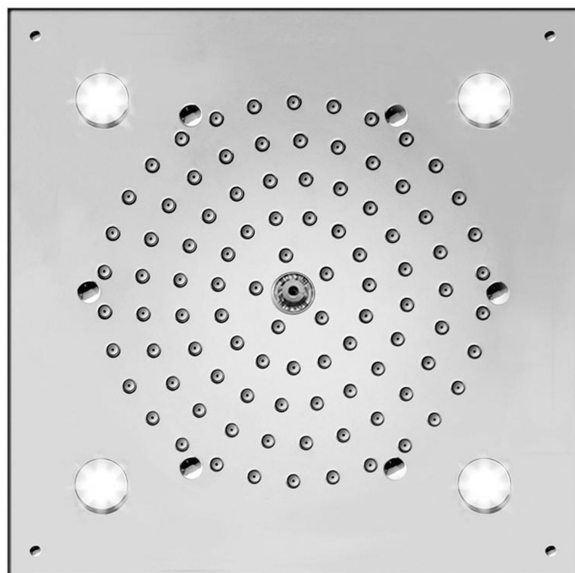

8" x 8" Chromotherapy QUADRATO Dream Light

Model #: 88-DLCT-

FEATURES:

- Square dream light chromotherapy water feature rain canopy
- Wall mounted control panel allows for fixed or color changing lights
- 1/2" male IPS connection with flexible hose
- Surface or flush mount to ceiling
- Easy clean replaceable rubber jets
- Low voltage color changing LED lights
- Input voltage 110V AC (transformer included)
- CE approved
- Control panel fits standard electrical box
- Requires minimum flow rate of 5.5 GPM
- Standard finish is chrome. For other finish options, contact JACLO for pricing & availability

AVAILABLE FINISHES:

Polished Chrome (PCH)

SPECIFICATION DRAWING:

BOTTOM VIEW

SPRAY PATTERNS:

Easy Clean

Full Rain