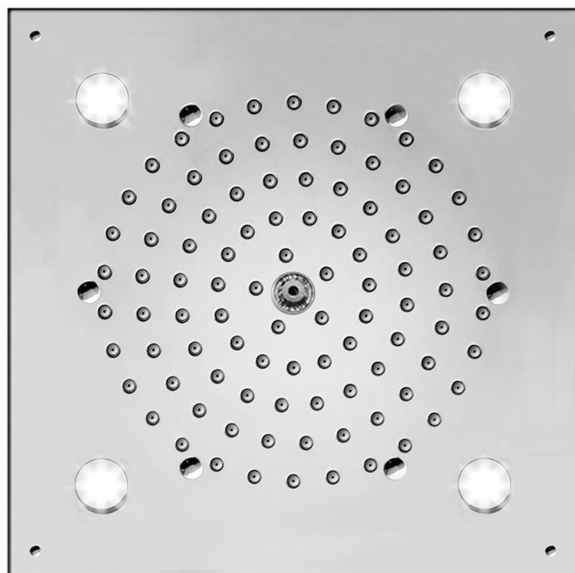

8" x 8" QUADRATO Dream Light

Model #: 88-DLRC-

FEATURES:

- Square dream light water feature rain canopy
- Single color-fixed lighting
- LED light colors available:
 - White (013), Blue (015), Amber (016), Red (017), Green (018)
- 1/2" male IPS connection with flexible hose
- Surface or flush mount to ceiling
- Easy clean replaceable rubber jets
- Wall mounted control panel activates lights on/off
- Input voltage 110V AC (transformer included)
- CE approved
- Requires minimum flow rate of 5.5 GPM
- Standard finish is chrome. For other finish options, contact JACLO for pricing & availability

AVAILABLE FINISHES:

Polished Chrome (PCH)

SPECIFICATION DRAWING:

BOTTOM VIEW

SPRAY PATTERNS: