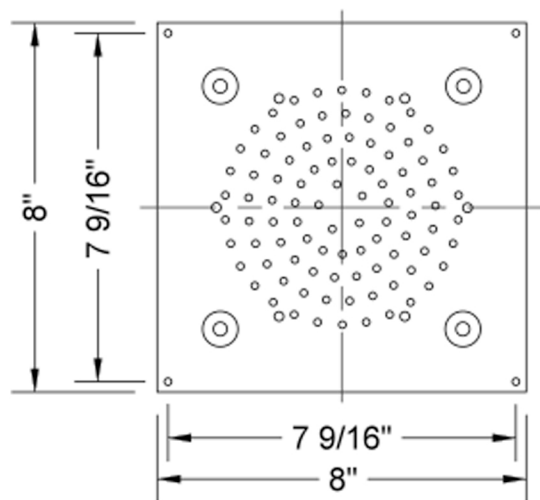

8" x 8" QUADRATO Dream Light

Model #: 88-DLRC-

FEATURES:

- Square dream light water feature rain canopy
- Single color-fixed lighting
- LED light colors available:
 - White (013), Blue (015), Amber (016), Red (017), Green (018)
- 1/2" male IPS connection with flexible hose
- Surface or flush mount to ceiling
- Easy clean replaceable rubber jets
- Wall mounted control panel activates lights on/off
- Input voltage 110V AC (transformer included)
- CE approved
- Requires minimum flow rate of 5.5 GPM
- Standard finish is chrome. For other finish options, contact JACLO for pricing & availability

AVAILABLE FINISHES:

Polished Chrome (PCH)

SPECIFICATION DRAWING:

BOTTOM VIEW

SPRAY PATTERNS: