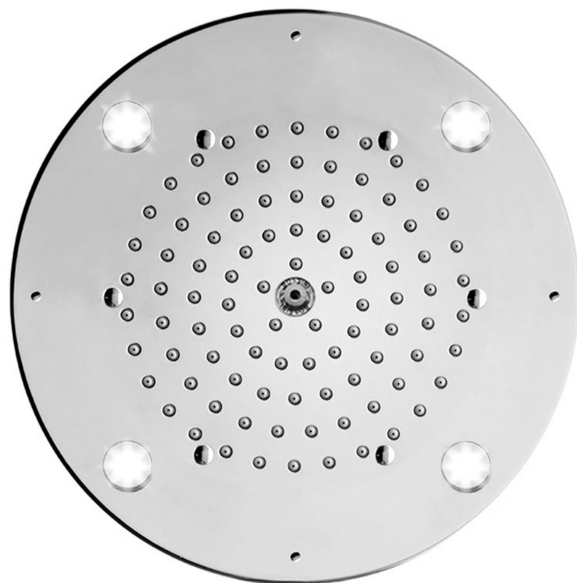

## 8" Diameter Chromatherapy CIRCOLARE Dream Light

**Model #: 8R-DLCT-**

### FEATURES:

- Round dream light chromatherapy water feature rain canopy
- Wall mounted control panel allows for fixed or color changing lights
- 1/2" male IPS connection with flexible hose
- Surface or flush mount to ceiling
- Easy clean replaceable rubber jets
- Low voltage color changing LED lights
- Input voltage 110V AC (transformer included)
- CE approved
- Control panel fits standard electrical box
- Requires minimum flow rate of 5.5 GPM
- Standard finish is chrome. For other finish options, contact JACLO for pricing & availability

### AVAILABLE FINISHES:

Polished Chrome (PCH)