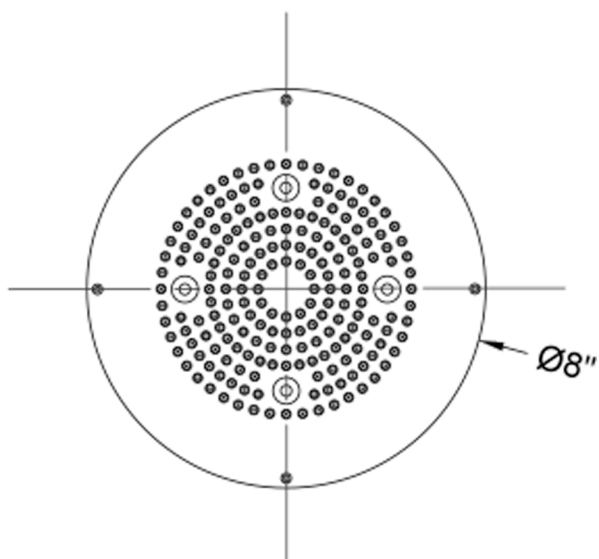

SPECIFICATION DRAWING:

BOTTOM VIEW