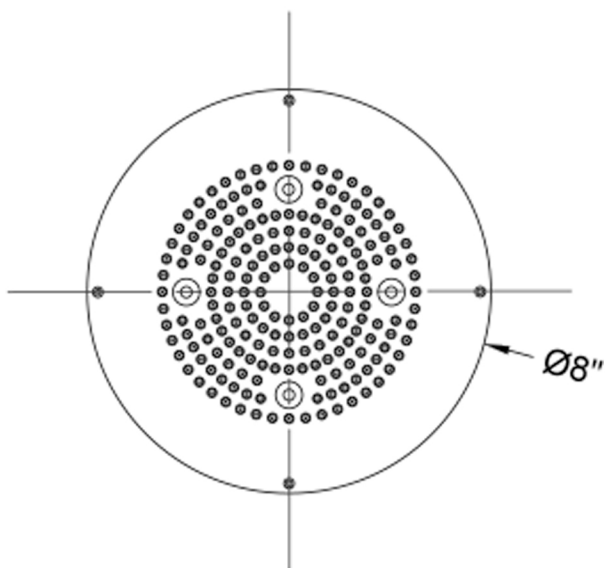

8" Diameter CIRCOLARE Dream Light

Model #: 8R-DLRC-

FEATURES:

- Round dream light water feature rain canopy
- Single color-fixed lighting
- LED light colors available:
 - White (013), Blue (015), Amber (016), Red (017), Green (018)
- 1/2" male IPS connection with flexible hose
- Surface or flush mount to ceiling
- Easy clean replaceable rubber jets
- Wall mounted control panel activates lights on/off
- Input voltage 110V AC (transformer included)
- CE approved
- Requires minimum flow rate of 5.5 GPM
- Standard finish is chrome. For other finish options, contact JACLO for pricing & availability

AVAILABLE FINISHES:

Polished Chrome (PCH)

SPECIFICATION DRAWING:

BOTTOM VIEW

SPRAY PATTERNS: