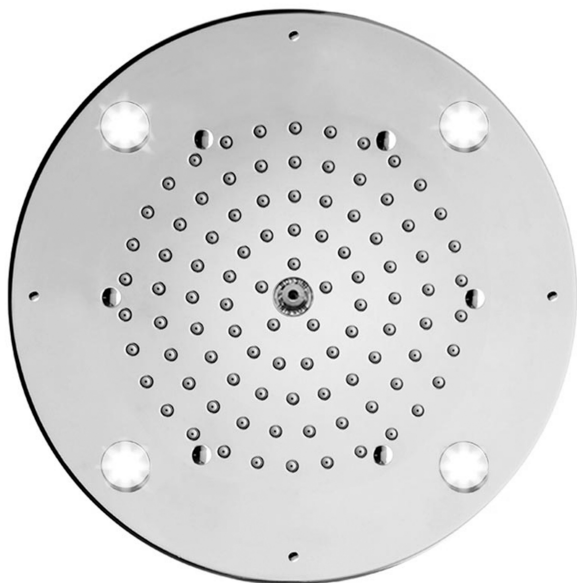

8" Diameter CIRCOLARE Dream Light

Model #: 8R-DLRC-

FEATURES:

- Round dream light water feature rain canopy
- Single color-fixed lighting
- LED light colors available:
 - White (013), Blue (015), Amber (016), Red (017), Green (018)
- 1/2" male IPS connection with flexible hose
- Surface or flush mount to ceiling
- Easy clean replaceable rubber jets
- Wall mounted control panel activates lights on/off
- Input voltage 110V AC (transformer included)
- CE approved
- Requires minimum flow rate of 5.5 GPM
- Standard finish is chrome. For other finish options, contact JACLO for pricing & availability

AVAILABLE FINISHES:

Polished Chrome (PCH)

SPECIFICATION DRAWING:

BOTTOM VIEW

SPRAY PATTERNS: