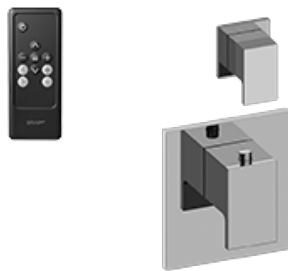

SHOWER
M-Series Thermostatic Shower
System - Shower
AQ2.000SG-LM31E0

GRAFF®

Information

- 3/4" thermostatic valve and trim
- 3/4" 3-way diverter valve and trim
- Rainfall, rain curtain and cascade water functions
- Showerhead features no-clog, easy-clean spray nozzles
- Wall-mounted, battery-powered controller and holder; controls LED chromotherapy lighting
- Optional extension kit
- Showerhead flow rate ≤ 1.8 gpm
- ADA

SHOWER
Thermostatic Rough Valve
G-8006

GRAFF[®]

Information

- 12.9 gpm @ 60 psi
- 3/4" universal inlets
- Built-in service stops
- Stacking outlet feature
- Complete serviceability from front of all units
- Supplied with protective plastic cover
- CalGreen compliant dependent on functions

Finishes

Polished
Chrome

G-8006

M-Series

3/4" Concealed Thermostatic Rough Valve

Product Features

- 12.9 gpm @ 60 psi
- 3/4" universal inlets
- Built-in service stops
- Stacking outlet feature
- Complete serviceability from front of all units
- Supplied with protective plastic cover
- CalGreen compliant dependent on functions