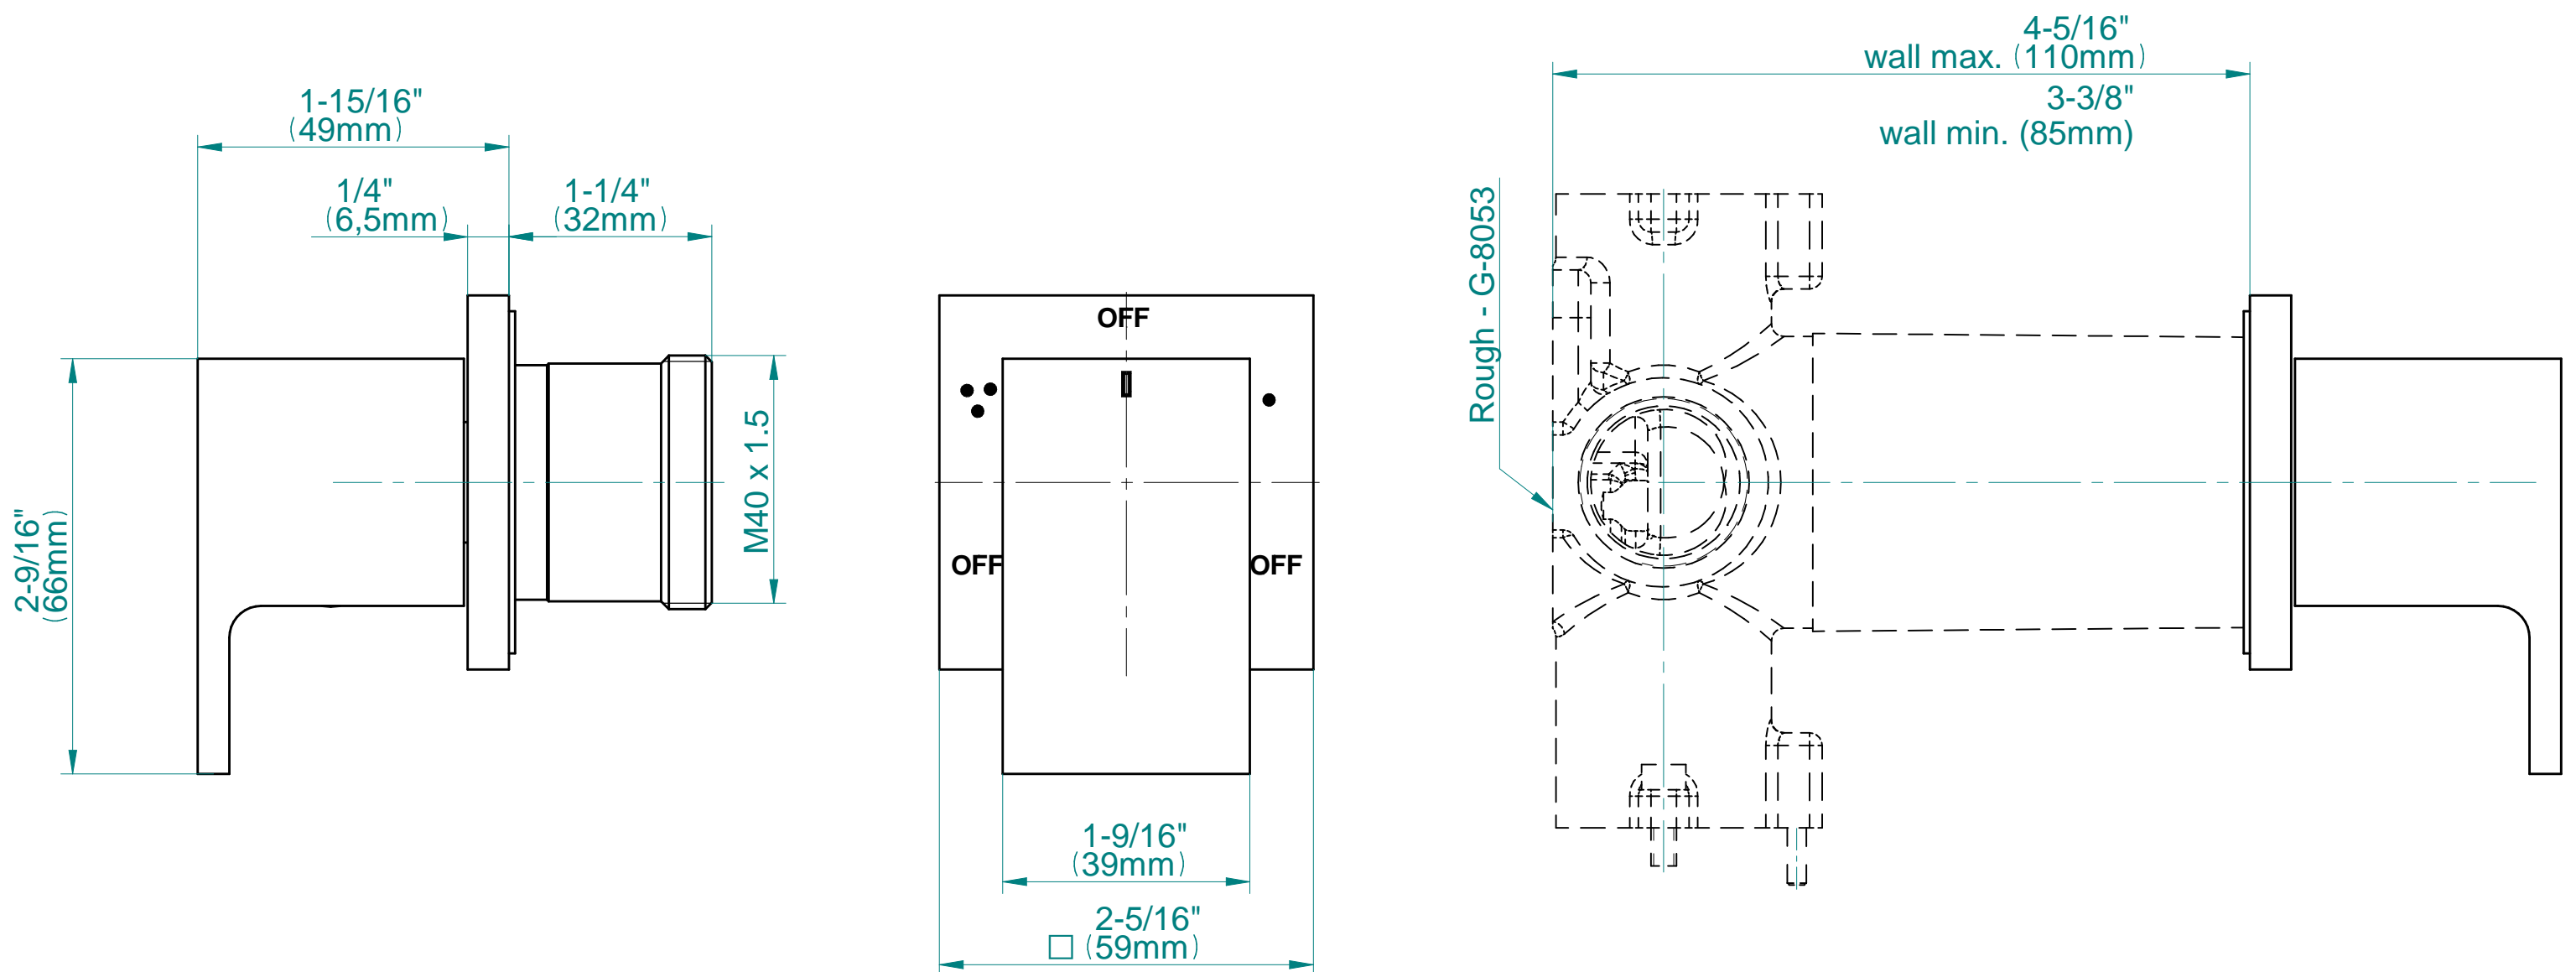

SHOWER
M-Series Thermostatic Shower
System - Shower
AQ2.000SG-LM31E0

GRAFF®

Information

- 3/4" thermostatic valve and trim
- 3/4" 3-way diverter valve and trim
- Rainfall, rain curtain and cascade water functions
- Showerhead features no-clog, easy-clean spray nozzles
- Wall-mounted, battery-powered controller and holder; controls LED chromotherapy lighting
- Optional extension kit
- Showerhead flow rate ≤ 1.8 gpm
- ADA

Finishes

Polished
Chrome

G-8053

M-Series

3-Way Diverter Control Valve WITH Off Function (No Pass-Through)

GRAFF[®]
CUTTING EDGE DESIGN

Product Features

- 3/4" universal inlets/outlets with female threads
- Stacking inlet feature
- Supplied with protective plastic cover
- CalGreen compliant dependent on functions

www.graff-faucets.com | phone: 800-954-4723

SHOWER
Solar M-Series 3-Way Diverter
Valve Trim with Handle
G-8072-LM31E1-T

GRAFF[®]

Information

- Single metal handle and decorative trim plate
- Use with G-8053 3-Way Diverter Control Valve WITH Off Function
- ADA

Finishes

Polished
Chrome

G-8072-LM31E1-T

SOLAR Series

SHOWER
Ceiling-Mount Showerhead
System
G-8221

GRAFF[®]

Information

- Rainfall, rain curtain and cascade water functions
- 6-color LED chromotherapy lighting
- Battery powered LED controller with wall-mounted holder
- No-clog, easy-clean spray nozzles
- Showerhead flow rate ≤ 1.8 max gpm
- CALGreen