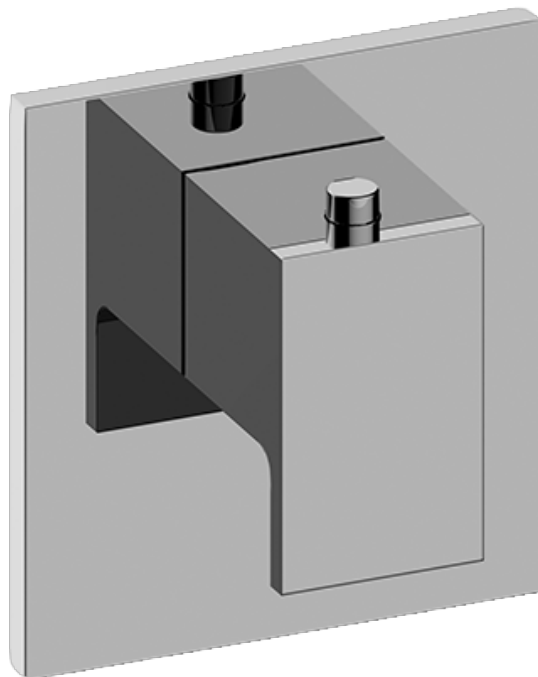

SHOWER
M-Series Thermostatic Shower
System - Shower
AQ2.000SG-LM31E0

GRAFF®

Information

- 3/4" thermostatic valve and trim
- 3/4" 3-way diverter valve and trim
- Rainfall, rain curtain and cascade water functions
- Showerhead features no-clog, easy-clean spray nozzles
- Wall-mounted, battery-powered controller and holder; controls LED chromotherapy lighting
- Optional extension kit
- Showerhead flow rate ≤ 1.8 gpm
- ADA

SHOWER
Thermostatic Rough Valve
G-8006

GRAFF[®]

Information

- 12.9 gpm @ 60 psi
- 3/4" universal inlets
- Built-in service stops
- Stacking outlet feature
- Complete serviceability from front of all units
- Supplied with protective plastic cover
- CalGreen compliant dependent on functions

Finishes

Polished
Chrome

G-8006

M-Series

3/4" Concealed Thermostatic Rough Valve

Product Features

- 12.9 gpm @ 60 psi
- 3/4" universal inlets
- Built-in service stops
- Stacking outlet feature
- Complete serviceability from front of all units
- Supplied with protective plastic cover
- CalGreen compliant dependent on functions

www.graff-faucets.com | phone: 800-954-4723

SHOWER
Solar M-Series Thermostatic Valve
Trim with Handle
G-8043-LM31E-T

GRAFF[®]

Information

- Single metal handle and decorative trim plate
- Use with G-8006 thermostatic rough valve
- ADA