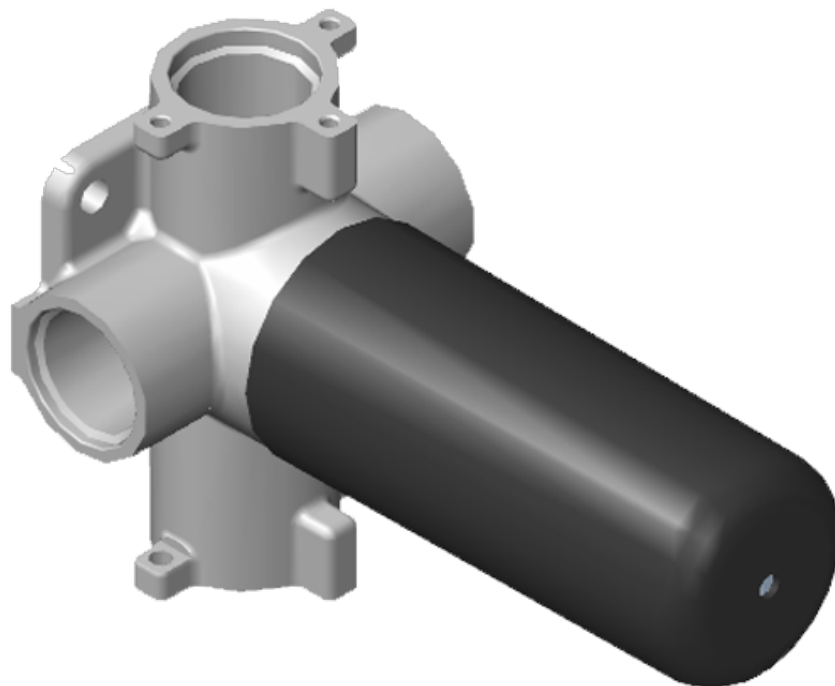

SHOWER
M-Series Thermostatic Shower
System - Shower
AQ2.000SG-LM31E0

GRAFF®

Information

- 3/4" thermostatic valve and trim
- 3/4" 3-way diverter valve and trim
- Rainfall, rain curtain and cascade water functions
- Showerhead features no-clog, easy-clean spray nozzles
- Wall-mounted, battery-powered controller and holder; controls LED chromotherapy lighting
- Optional extension kit
- Showerhead flow rate ≤ 1.8 gpm
- ADA

Finishes

Polished
Chrome

G-8043-LM31E-T

Solar Collection

M-Series Thermostatic Valve Trim with Handle

GRAFF®

Product Features

- Single metal handle and decorative trim plate
- Use with G-8006 thermostatic rough valve

www.graff-designs.com | phone: 800-954-4723

SHOWER
Three-Way Diverter Control Valve
WITH Off Function (No Pass-
Through)
G-8053

GRAFF®

Information

- ~11.4 gpm @ 60 psi
- 3/4" universal inlets/outlets with female threads
- Operates one function at a time
- Stacking inlet feature
- Supplied with protective plastic cover
- CALGreen compliant depending on functions

Finishes

Polished
Chrome

G-8053

M-Series

3-Way Diverter Control Valve WITH Off Function (No Pass-Through)

GRAFF[®]
CUTTING EDGE DESIGN

Product Features

- 3/4" universal inlets/outlets with female threads
- Stacking inlet feature
- Supplied with protective plastic cover
- CalGreen compliant dependent on functions