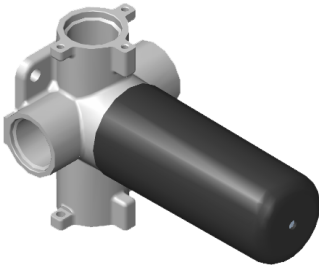

SHOWER
M-Series Thermostatic Shower
System - Shower
AQ2.000SG-LM31E0

GRAFF®

Information

- 3/4" thermostatic valve and trim
- 3/4" 3-way diverter valve and trim
- Rainfall, rain curtain and cascade water functions
- Showerhead features no-clog, easy-clean spray nozzles
- Wall-mounted, battery-powered controller and holder; controls LED chromotherapy lighting
- Optional extension kit
- Showerhead flow rate ≤ 1.8 gpm
- ADA

www.graff-designs.com | phone: 800-954-4723

SHOWER
Three-Way Diverter Control Valve
WITH Off Function (No Pass-
Through)
G-8053

GRAFF®

Information

- ~11.4 gpm @ 60 psi
- 3/4" universal inlets/outlets with female threads
- Operates one function at a time
- Stacking inlet feature
- Supplied with protective plastic cover
- CALGreen compliant depending on functions

Finishes

Polished
Chrome

G-8053

M-Series

3-Way Diverter Control Valve WITH Off Function (No Pass-Through)

GRAFF[®]
CUTTING EDGE DESIGN

Product Features

- 3/4" universal inlets/outlets with female threads
- Stacking inlet feature
- Supplied with protective plastic cover
- CalGreen compliant dependent on functions

www.graff-faucets.com | phone: 800-954-4723

SHOWER
Solar M-Series 3-Way Diverter
Valve Trim with Handle
G-8072-LM31E1-T

GRAFF[®]

Information

- Single metal handle and decorative trim plate
- Use with G-8053 3-Way Diverter Control Valve WITH Off Function
- ADA