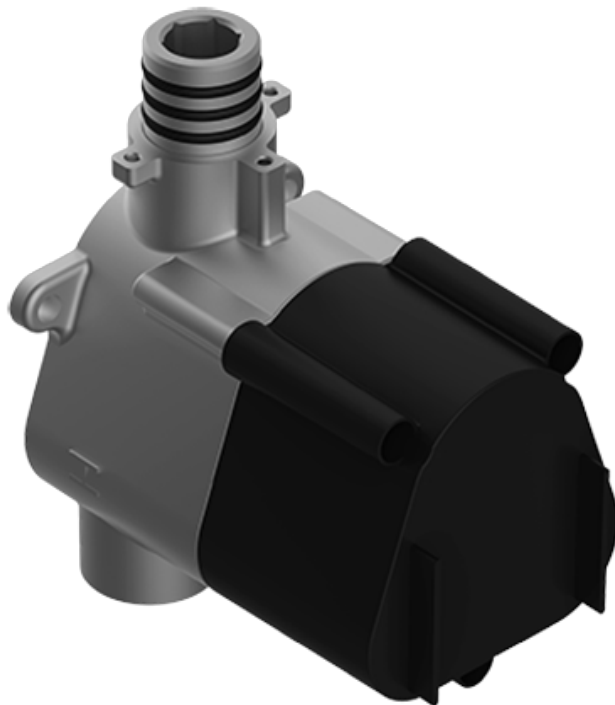

SHOWER  
M-Series Thermostatic Shower  
System - Shower  
**AQ2.000SG-LM39E0**

---

**GRAFF®**

## Information

- 3/4" thermostatic valve and trim
- 3/4" 3-way diverter valve and trim
- Rainfall, rain curtain and cascade water functions
- Showerhead features no-clog, easy-clean spray nozzles
- Wall-mounted, battery-powered controller and holder; controls LED chromotherapy lighting
- Optional extension kit
- Showerhead flow rate  $\leq 1.8$  gpm
- ADA

SHOWER  
Thermostatic Rough Valve  
**G-8006**

---

**GRAFF**<sup>®</sup>

# G-8006

M-Series

3/4" Concealed Thermostatic Rough Valve