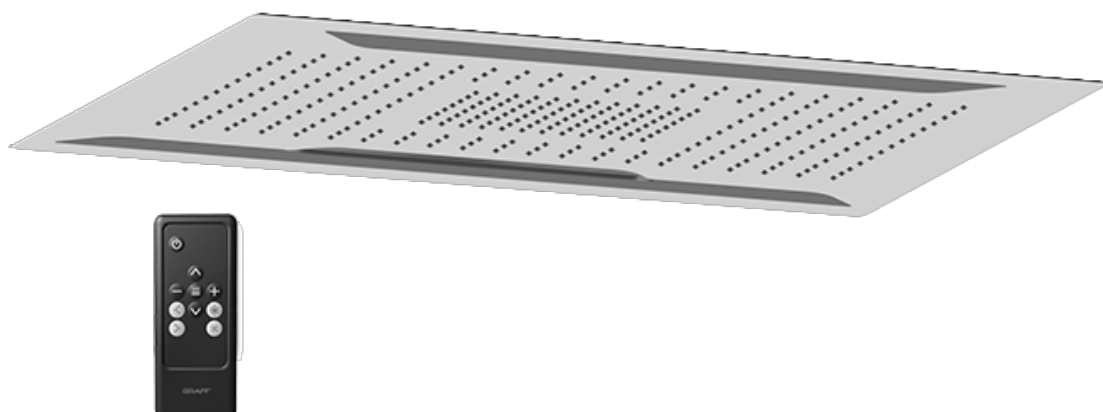

## Information

- Single metal handle
- Decorative trim plate
- Use with G-8053 3-way diverter control rough valve WITH off function
- To complete package, you must order rough valve
- ADA

## Finishes

Polished  
Chrome

SHOWER  
Ceiling-Mount Showerhead  
System  
**G-8221**

**GRAFF**<sup>®</sup>