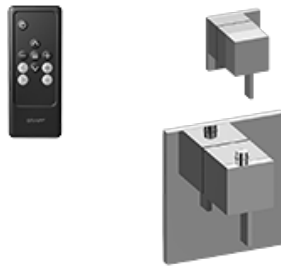

## Information

- 3/4" thermostatic valve and trim
- 3/4" 3-way diverter valve and trim
- Rainfall, rain curtain and cascade water functions
- Showerhead features no-clog, easy-clean spray nozzles
- Wall-mounted, battery-powered controller and holder; controls LED chromotherapy lighting
- Optional extension kit
- Showerhead flow rate  $\leq 1.8$  gpm
- ADA