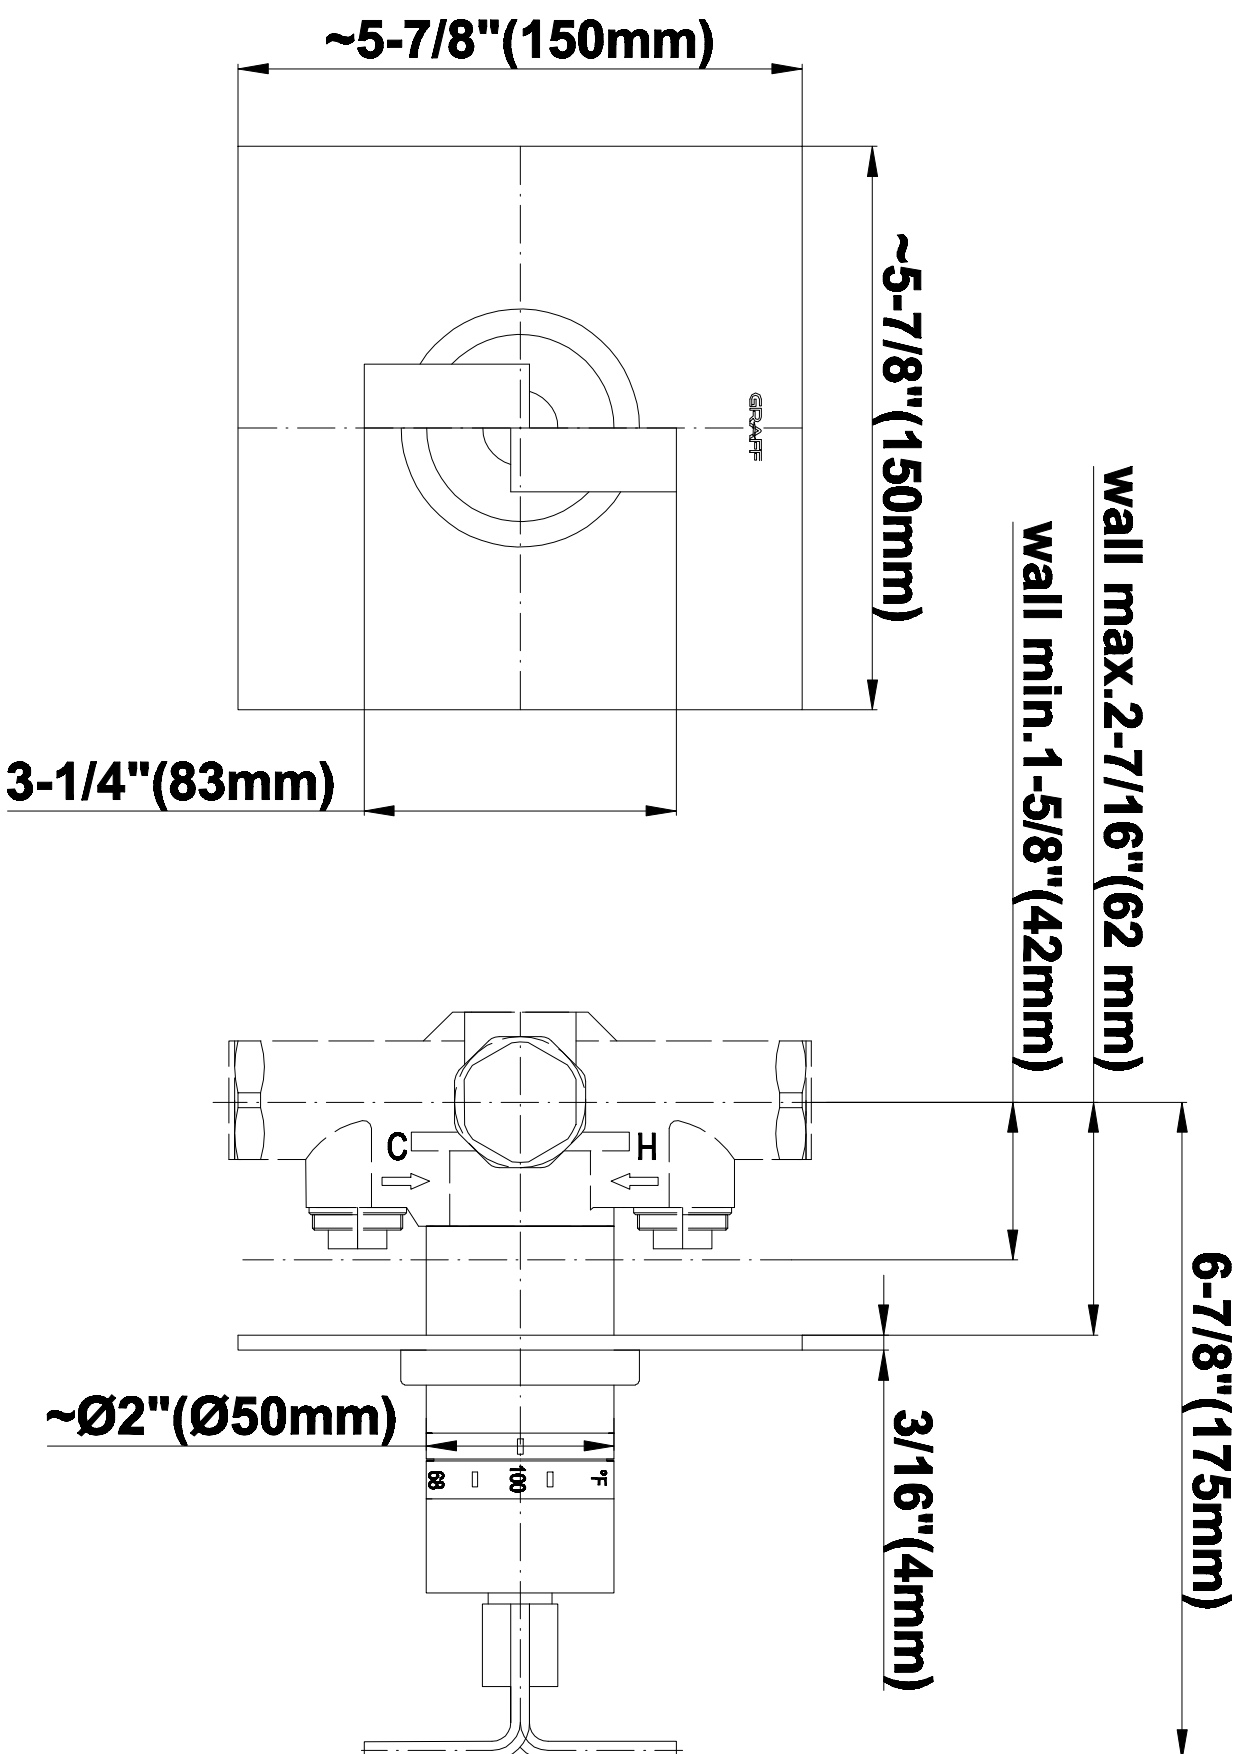

SHOWER
Ceiling-Mount Shower System
AQ4.000A-C9S

GRAFF®

Information

- Wall-mounted, battery-powered controller and holder; controls LED chromotherapy lighting
- Rainfall, rain curtain and cascade water functions
- No-clog, easy-clean spray nozzles
- Showerhead flow rate ≤ 2.5 max gpm
- Includes trim plate & handle and stop/volume controls (x3)
- ADA

SHOWER
Rough
G-8005

GRAFF[®]

Information

- 18.4 gpm @ 60 psi
- 3/4" universal inlets/outlets with female threads
- Built-in service stops
- Complete serviceability from front of all units
- Supplied with protective plastic cover
- Thermostatic valve uses a paraffin wax cartridge

Finishes

Polished
Chrome

SHOWER
Immersion SOLID Trim Plate
w/Handle
G-8041-C9S-T

GRAFF[®]

Information

- Single metal handle
- Decorative trim plate
- Use with G-8000 or G-8005 thermostatic rough valve
- To complete package, you must order rough valve
- ADA

Finishes

Polished
Chrome

G-8041

SHOWER
Rough
G-8075

GRAFF®

Information

- 3/4" universal inlets/outlets with female threads
- Supplied with protective plastic cover

Finishes