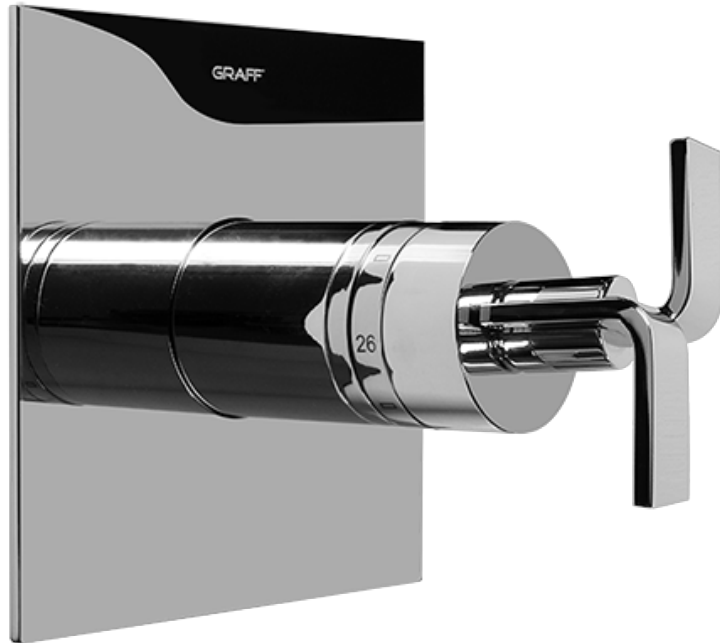

SHOWER
Ceiling-Mount Shower System
AQ4.000A-C9S

GRAFF®

Information

- Wall-mounted, battery-powered controller and holder; controls LED chromotherapy lighting
- Rainfall, rain curtain and cascade water functions
- No-clog, easy-clean spray nozzles
- Showerhead flow rate ≤ 2.5 max gpm
- Includes trim plate & handle and stop/volume controls (x3)
- ADA

SHOWER
Rough
G-8005

GRAFF[®]

Information

- 18.4 gpm @ 60 psi
- 3/4" universal inlets/outlets with female threads
- Built-in service stops
- Complete serviceability from front of all units
- Supplied with protective plastic cover
- Thermostatic valve uses a paraffin wax cartridge

Finishes

Polished
Chrome

SHOWER
Immersion SOLID Trim Plate
w/Handle
G-8041-C9S-T

GRAFF[®]

Information

- Single metal handle
- Decorative trim plate
- Use with G-8000 or G-8005 thermostatic rough valve
- To complete package, you must order rough valve
- ADA

Polished
Chrome

SHOWER
Immersion SOLID Trim Plate
w/Handle
G-8095-C9S-T

GRAFF®

Information

- Single metal handle
- Decorative trim plate
- Use with G-8070 or G-8075 thermostatic stop/volume control rough valve
- To complete package, you must order rough valve
- ADA