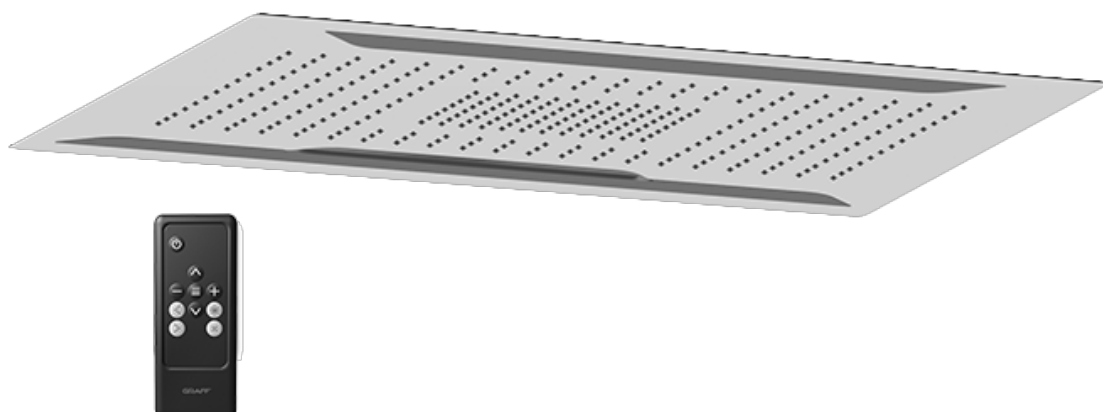

SHOWER
Ceiling-Mount Shower System
AQ4.000A-C9S

GRAFF®

Information

- Wall-mounted, battery-powered controller and holder; controls LED chromotherapy lighting
- Rainfall, rain curtain and cascade water functions
- No-clog, easy-clean spray nozzles
- Showerhead flow rate ≤ 2.5 max gpm
- Includes trim plate & handle and stop/volume controls (x3)
- ADA

Polished
Chrome

SHOWER
Immersion SOLID Trim Plate
w/Handle
G-8095-C9S-T

GRAFF®

Information

- Single metal handle
- Decorative trim plate
- Use with G-8070 or G-8075 thermostatic stop/volume control rough valve
- To complete package, you must order rough valve
- ADA

Finishes

Polished
Chrome

G-8095

SHOWER
Ceiling-Mount Showerhead
System
G-8221

GRAFF®

Information

- Rainfall, rain curtain and cascade water functions
- 6-color LED chromotherapy lighting
- Battery powered LED controller with wall-mounted holder
- No-clog, easy-clean spray nozzles
- Showerhead flow rate ≤ 1.8 max gpm
- CALGreen

Finishes

Polished
Chrome

G-8221-SP

Aqua-Sense Collection
Ceiling-Mount Showerhead

Product Features

- Rainfall, rain curtain and cascade water functions
- 6-color LED chromotherapy lighting
- Battery powered LED controller with wall-mounted holder
- No-clog, easy-clean spray nozzles
- Showerhead flow rate ≤ 1.8 max gpm