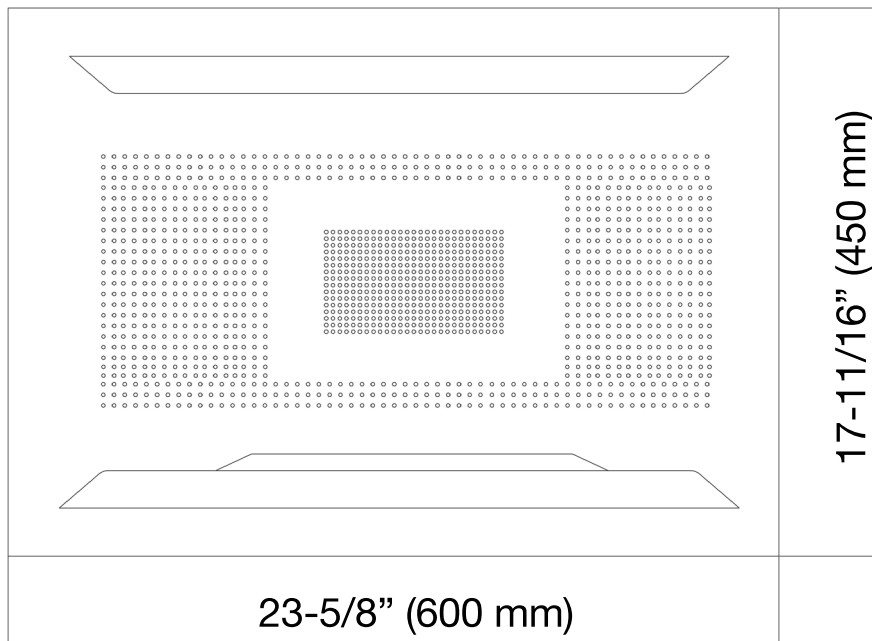

The measurements shown are for reference only. Products and specifications shown are subject to change without notice. Revised 1/2018

www.graff-designs.com | phone: 800-954-4723