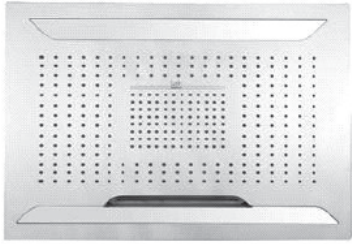

G-8221-SP

Aqua-Sense Collection
Ceiling-Mount Showerhead

Product Features

- Rainfall, rain curtain and cascade water functions
- 6-color LED chromotherapy lighting
- Battery powered LED controller with wall-mounted holder
- No-clog, easy-clean spray nozzles
- Showerhead flow rate ≤ 1.8 max gpm

Available Finishes

- Stainless Polished
  G-8221-SP

Code Compliance

- CALGreen

Warranty

- Limited lifetime warranty

For complete warranty information go to <https://www.graff-faucets.com/en/info/faqs>