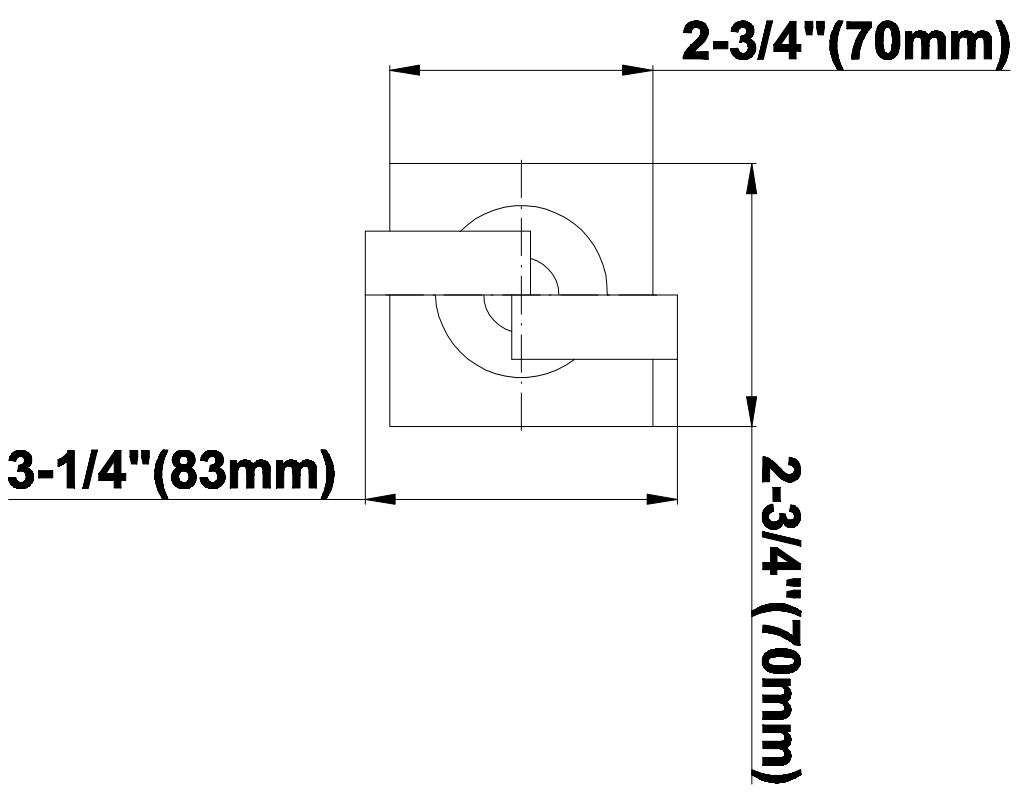

SHOWER
Rough
G-8005

GRAFF[®]

Information

- 18.4 gpm @ 60 psi
- 3/4" universal inlets/outlets with female threads
- Built-in service stops
- Complete serviceability from front of all units
- Supplied with protective plastic cover
- Thermostatic valve uses a paraffin wax cartridge

Finishes

Polished
Chrome

G-8041

SHOWER
Rough
G-8075

GRAFF®

Information

- 3/4" universal inlets/outlets with female threads
- Supplied with protective plastic cover

Finishes

Polished
Chrome

SHOWER
Immersion SOLID Trim Plate
w/Handle
G-8095-C9S-T

GRAFF®

Information

- Single metal handle
- Decorative trim plate
- Use with G-8070 or G-8075 thermostatic stop/volume control rough valve
- To complete package, you must order rough valve
- ADA

Finishes

Polished
Chrome

G-8095

SHOWER
Ceiling-Mount Showerhead
System
G-8221

GRAFF®

Information

- Rainfall, rain curtain and cascade water functions
- 6-color LED chromotherapy lighting
- Battery powered LED controller with wall-mounted holder
- No-clog, easy-clean spray nozzles
- Showerhead flow rate ≤ 1.8 max gpm
- CALGreen