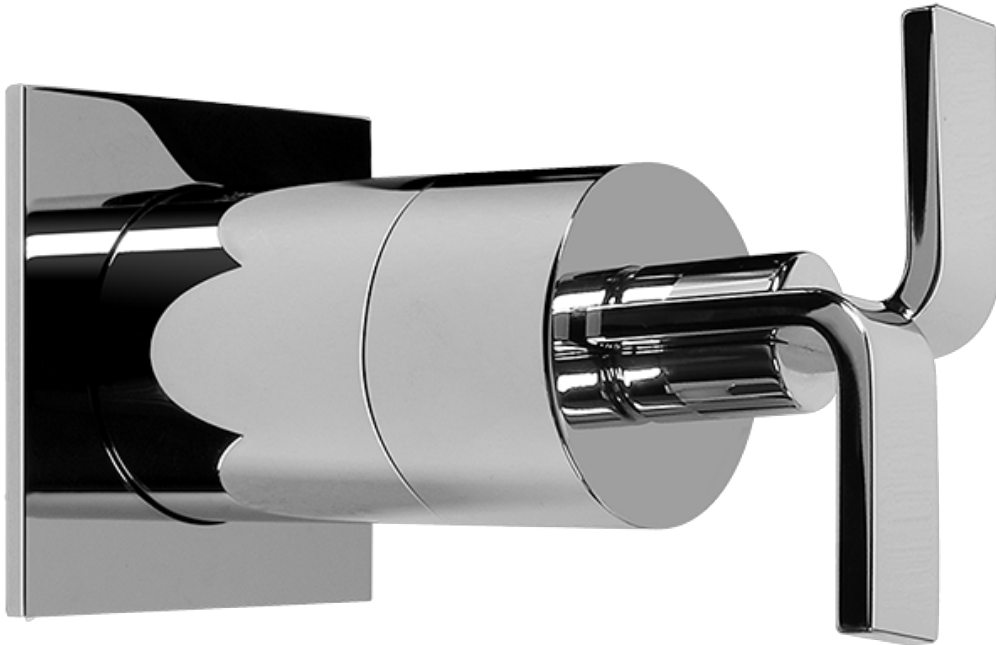

SHOWER
Ceiling-Mount Shower System
AQ4.000A-C9S

GRAFF®

Information

- Wall-mounted, battery-powered controller and holder; controls LED chromotherapy lighting
- Rainfall, rain curtain and cascade water functions
- No-clog, easy-clean spray nozzles
- Showerhead flow rate ≤ 2.5 max gpm
- Includes trim plate & handle and stop/volume controls (x3)
- ADA

Finishes

Polished
Chrome

SHOWER
Immersion SOLID Trim Plate
w/Handle
G-8041-C9S-T

GRAFF[®]

Information

- Single metal handle
- Decorative trim plate
- Use with G-8000 or G-8005 thermostatic rough valve
- To complete package, you must order rough valve
- ADA

Finishes

Polished
Chrome

G-8041

SHOWER
Rough
G-8075

GRAFF®

Information

- 3/4" universal inlets/outlets with female threads
- Supplied with protective plastic cover

Finishes

Polished
Chrome

SHOWER
Immersion SOLID Trim Plate
w/Handle
G-8095-C9S-T

GRAFF®

Information

- Single metal handle
- Decorative trim plate
- Use with G-8070 or G-8075 thermostatic stop/volume control rough valve
- To complete package, you must order rough valve
- ADA