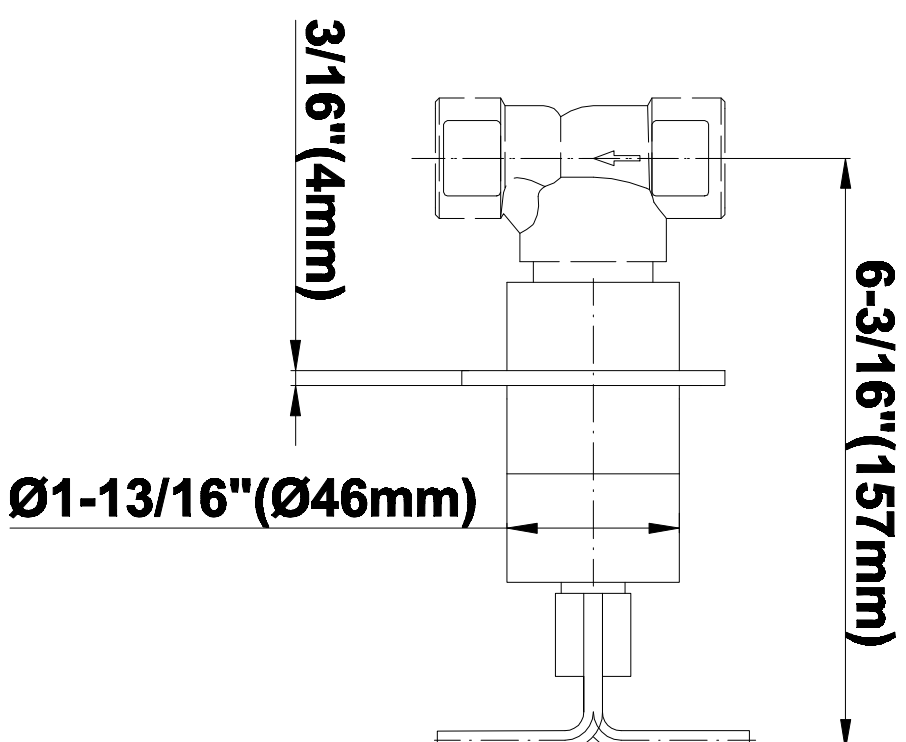

SHOWER
Rough
G-8005

GRAFF[®]

Information

- 18.4 gpm @ 60 psi
- 3/4" universal inlets/outlets with female threads
- Built-in service stops
- Complete serviceability from front of all units
- Supplied with protective plastic cover
- Thermostatic valve uses a paraffin wax cartridge

Finishes

Polished
Chrome

G-8041

SHOWER
Rough
G-8075

GRAFF®

Information

- 3/4" universal inlets/outlets with female threads
- Supplied with protective plastic cover

Finishes

Polished
Chrome

SHOWER
Immersion SOLID Trim Plate
w/Handle
G-8095-C9S-T

GRAFF®

Information

- Single metal handle
- Decorative trim plate
- Use with G-8070 or G-8075 thermostatic stop/volume control rough valve
- To complete package, you must order rough valve
- ADA

Finishes

Polished
Chrome

G-8095

SHOWER
Ceiling-Mount Showerhead
System
G-8221

GRAFF®

Information

- Rainfall, rain curtain and cascade water functions
- 6-color LED chromotherapy lighting
- Battery powered LED controller with wall-mounted holder
- No-clog, easy-clean spray nozzles
- Showerhead flow rate ≤ 1.8 max gpm
- CALGreen