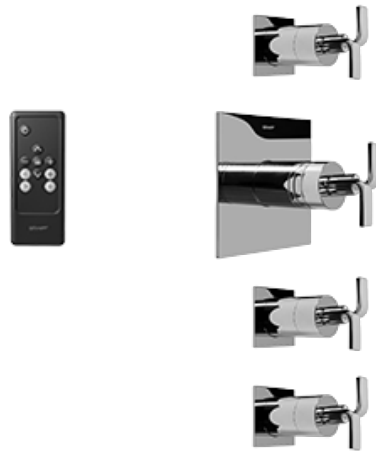

SHOWER
Ceiling-Mount Shower System
AQ4.000A-C9S

GRAFF®

Information

- Wall-mounted, battery-powered controller and holder; controls LED chromotherapy lighting
- Rainfall, rain curtain and cascade water functions
- No-clog, easy-clean spray nozzles
- Showerhead flow rate ≤ 2.5 max gpm
- Includes trim plate & handle and stop/volume controls (x3)
- ADA

SHOWER
Rough
G-8005

GRAFF[®]

Information

- 18.4 gpm @ 60 psi
- 3/4" universal inlets/outlets with female threads
- Built-in service stops
- Complete serviceability from front of all units
- Supplied with protective plastic cover
- Thermostatic valve uses a paraffin wax cartridge

Finishes

Polished
Chrome

SHOWER
Immersion SOLID Trim Plate
w/Handle
G-8041-C9S-T

GRAFF[®]

Information

- Single metal handle
- Decorative trim plate
- Use with G-8000 or G-8005 thermostatic rough valve
- To complete package, you must order rough valve
- ADA

Polished
Chrome

SHOWER
Immersion SOLID Trim Plate
w/Handle
G-8095-C9S-T

GRAFF®

Information

- Single metal handle
- Decorative trim plate
- Use with G-8070 or G-8075 thermostatic stop/volume control rough valve
- To complete package, you must order rough valve
- ADA