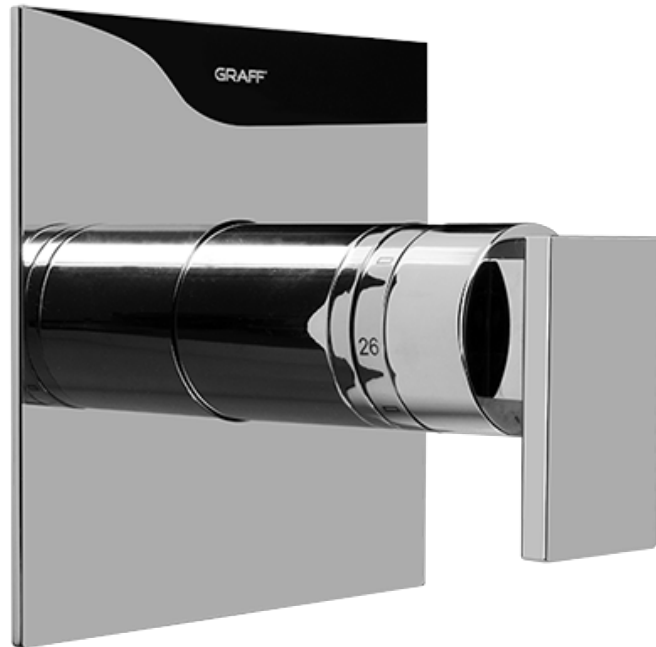

SHOWER  
Ceiling-Mount Shower System  
**AQ4.000A-LM31S**

---

**GRAFF**<sup>®</sup>

## Information

- 18.4 gpm @ 60 psi
- 3/4" universal inlets/outlets with female threads
- Built-in service stops
- Complete serviceability from front of all units
- Supplied with protective plastic cover
- Thermostatic valve uses a paraffin wax cartridge

## Finishes

Polished  
Chrome

SHOWER  
Solar/Structure SOLID Trim Plate  
w/Handle  
**G-8041-LM31S-T**

---

**GRAFF®**

## Information

- Single metal handle
- Decorative trim plate
- Use with G-8000 or G-8005 thermostatic rough valve
- To complete package, you must order rough valve
- ADA