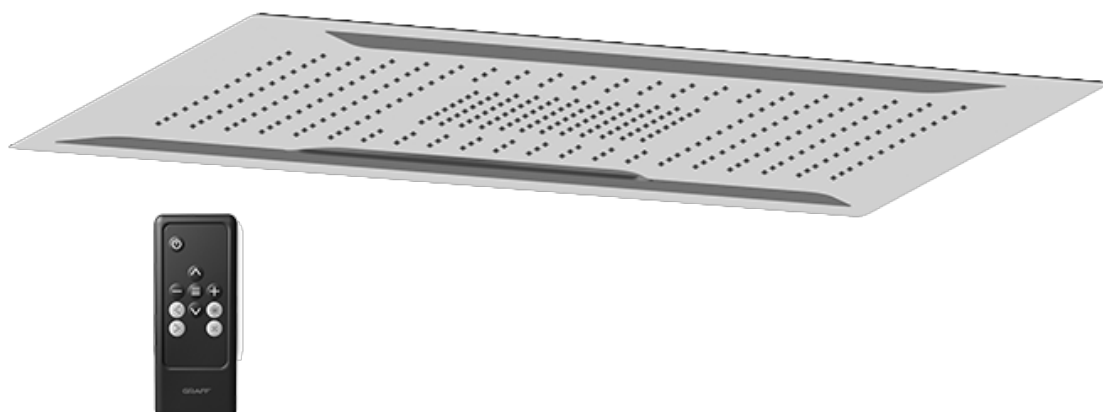

SHOWER
Ceiling-Mount Showerhead
System
G-8221

GRAFF®

Information

- Rainfall, rain curtain and cascade water functions
- 6-color LED chromotherapy lighting
- Battery powered LED controller with wall-mounted holder
- No-clog, easy-clean spray nozzles
- Showerhead flow rate ≤ 1.8 max gpm
- CALGreen

Finishes