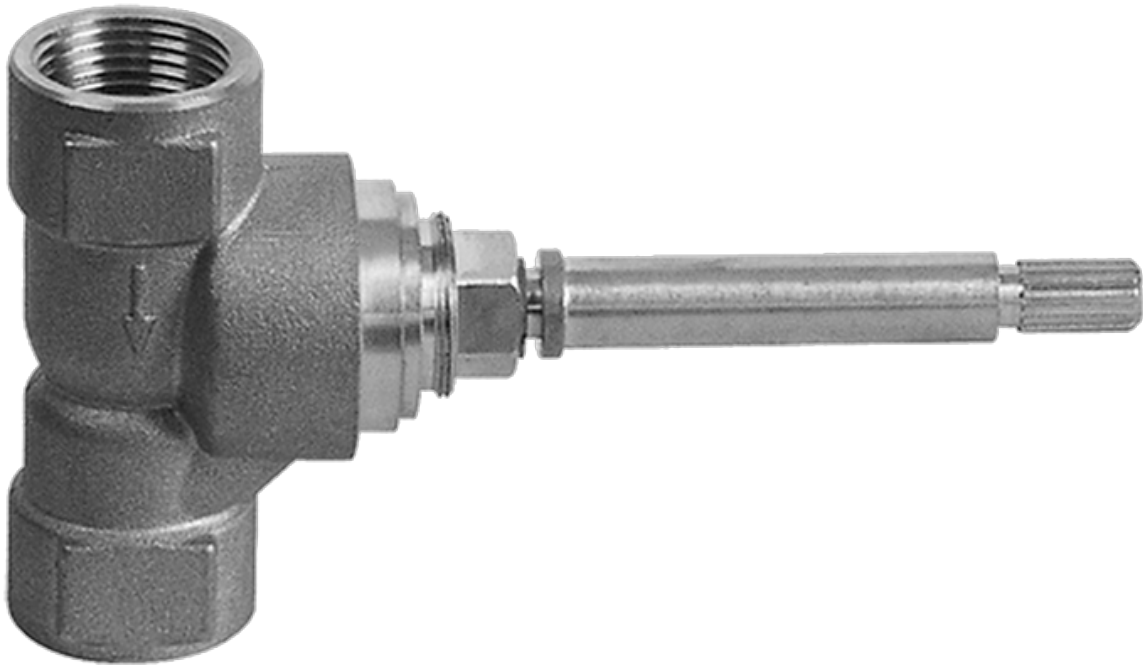

SHOWER  
Ceiling-Mount Shower System  
**AQ4.000A-LM31S**

---

**GRAFF**<sup>®</sup>

## Finishes

Polished  
Chrome

SHOWER  
Solar/Structure SOLID Trim Plate  
w/Handle  
**G-8041-LM31S-T**

---

**GRAFF®**

## Information

- Single metal handle
- Decorative trim plate
- Use with G-8000 or G-8005 thermostatic rough valve
- To complete package, you must order rough valve
- ADA

## Information

- 3/4" universal inlets/outlets with female threads
- Supplied with protective plastic cover