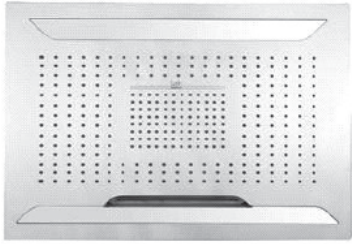

G-8221-SP

Aqua-Sense Collection
Ceiling-Mount Showerhead

GRAFF®
CUTTING EDGE DESIGN

Product Features

- Rainfall, rain curtain and cascade water functions
- 6-color LED chromotherapy lighting
- Battery powered LED controller with wall-mounted holder
- No-clog, easy-clean spray nozzles
- Showerhead flow rate ≤ 1.8 max gpm

Available Finishes

- Stainless Polished
  G-8221-SP

Code Compliance

- CALGreen

Warranty

- Limited lifetime warranty

For complete warranty information go to <https://www.graff-faucets.com/en/info/faqs>