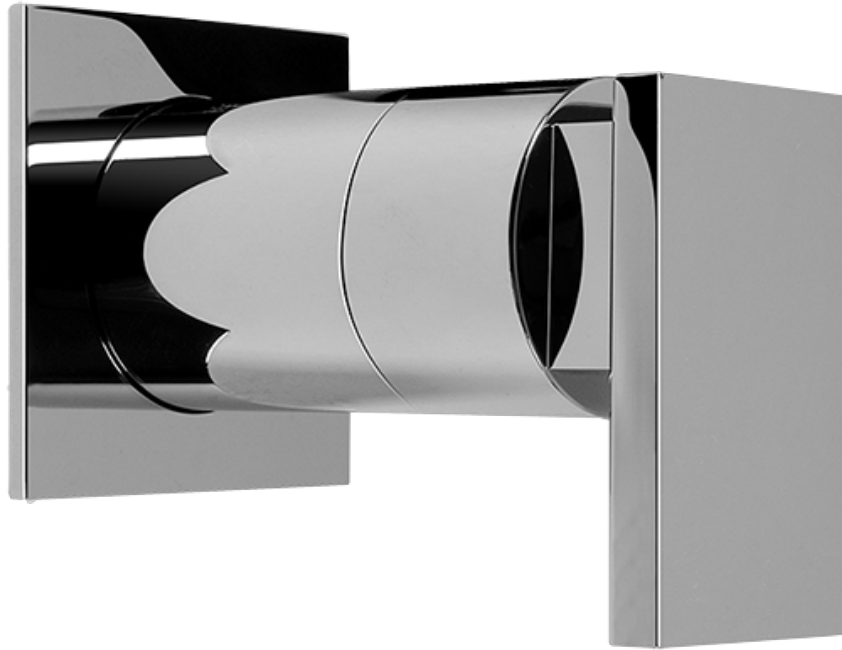

SHOWER  
Ceiling-Mount Shower System  
**AQ4.000A-LM31S**

---

**GRAFF**<sup>®</sup>

## Information

- Wall-mounted, battery-powered controller and holder; controls LED chromotherapy lighting
- Rainfall, rain curtain and cascade water functions
- No-clog, easy-clean spray nozzles
- Showerhead flow rate  $\leq 2.5$  max gpm
- Includes trim plate & handle and stop/volume controls (x3)
- ADA

## Finishes

Polished  
Chrome

SHOWER  
Solar/Structure SOLID Trim Plate  
w/Handle  
**G-8041-LM31S-T**

---

**GRAFF®**

## Finishes

Polished  
Chrome

SHOWER  
Solar SOLID Trim Plate w/Handle  
**G-8095-LM31S-T**

---

**GRAFF®**