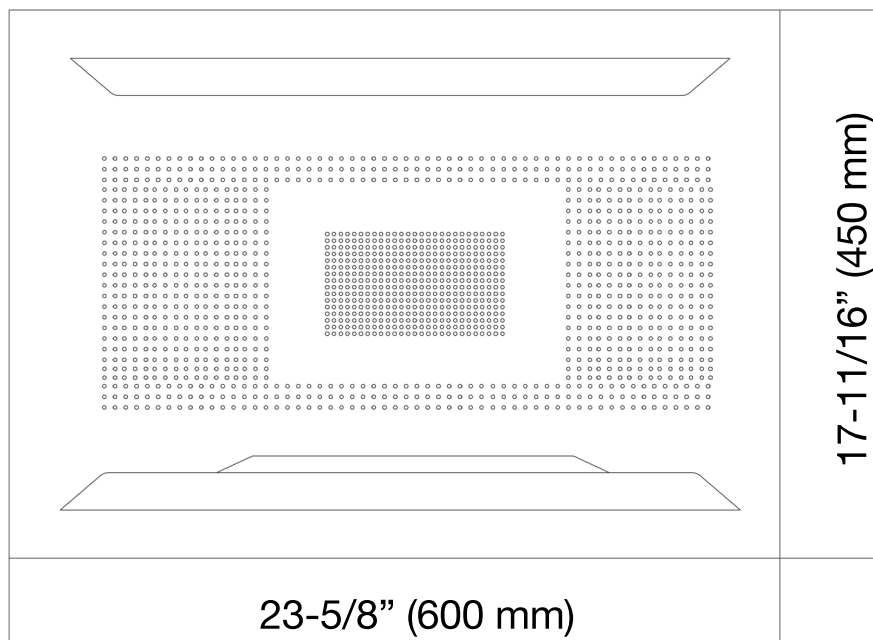

The measurements shown are for reference only. Products and specifications shown are subject to change without notice. Revised 1/2018

www.graff-designs.com | phone: 800-954-4723