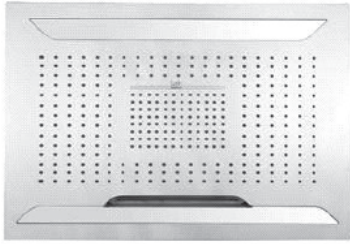

Finishes

Polished
Chrome

SHOWER
Qubic SOLID Trim Plate w/Handle
G-8041-LM38S-T

GRAFF[®]

Information

- Single metal handle
- Decorative trim plate
- Use with G-8000 or G-8005 thermostatic rough valve
- To complete package, you must order rough valve
- ADA

Polished
Chrome

SHOWER
Qubic SOLID Trim Plate w/Handle
G-8095-LM38S-T

GRAFF®

Information

- Single metal handle
- Decorative trim plate
- Use with G-8070 or G-8075 thermostatic stop/volume control rough valve
- To complete package, you must order rough valve
- ADA

www.graff-faucets.com | phone: 800-954-4723

SHOWER
Ceiling-Mount Showerhead
System
G-8221

GRAFF[®]

Information

- Rainfall, rain curtain and cascade water functions
- 6-color LED chromotherapy lighting
- Battery powered LED controller with wall-mounted holder
- No-clog, easy-clean spray nozzles
- Showerhead flow rate ≤ 1.8 max gpm
- CALGreen

Finishes

Polished
Chrome

G-8221-SP

Aqua-Sense Collection
Ceiling-Mount Showerhead

GRAFF[®]
CUTTING EDGE DESIGN

Product Features

- Rainfall, rain curtain and cascade water functions
- 6-color LED chromotherapy lighting
- Battery powered LED controller with wall-mounted holder
- No-clog, easy-clean spray nozzles
- Showerhead flow rate ≤ 1.8 max gpm