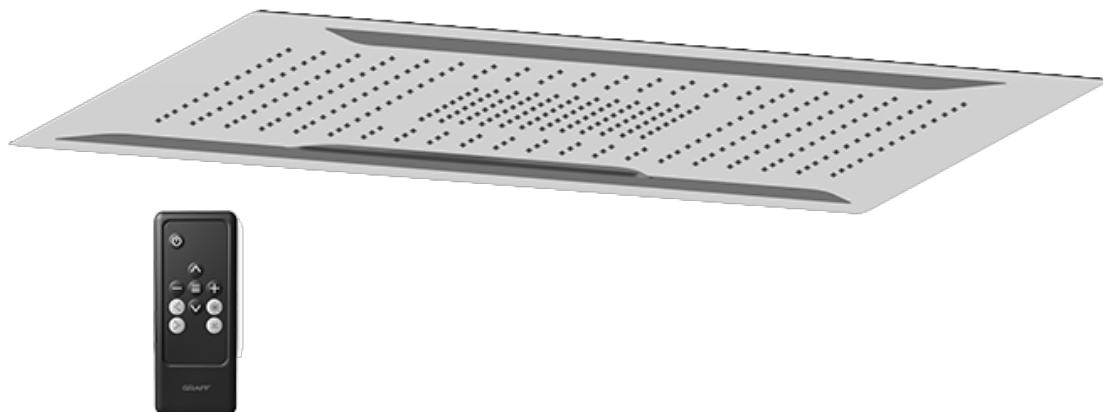

SHOWER
Ceiling-Mount Shower System
AQ4.000A-LM38S

GRAFF®

Information

- Wall-mounted, battery-powered controller and holder; controls LED chromotherapy lighting
- Rainfall, rain curtain and cascade water functions
- No-clog, easy-clean spray nozzles
- Showerhead flow rate ≤ 2.5 max gpm
- Includes trim plate & handle and stop/volume controls (x3)
- ADA

Finishes

Polished
Chrome

SHOWER
Qubic SOLID Trim Plate w/Handle
G-8041-LM38S-T

GRAFF[®]

Information

- Single metal handle
- Decorative trim plate
- Use with G-8000 or G-8005 thermostatic rough valve
- To complete package, you must order rough valve
- ADA

www.graff-faucets.com | phone: 800-954-4723

SHOWER
Ceiling-Mount Showerhead
System
G-8221

GRAFF[®]

Information

- Rainfall, rain curtain and cascade water functions
- 6-color LED chromotherapy lighting
- Battery powered LED controller with wall-mounted holder
- No-clog, easy-clean spray nozzles
- Showerhead flow rate ≤ 1.8 max gpm
- CALGreen

Finishes

Polished
Chrome

G-8221-SP

Aqua-Sense Collection
Ceiling-Mount Showerhead

GRAFF[®]
CUTTING EDGE DESIGN

Product Features

- Rainfall, rain curtain and cascade water functions
- 6-color LED chromotherapy lighting
- Battery powered LED controller with wall-mounted holder
- No-clog, easy-clean spray nozzles
- Showerhead flow rate ≤ 1.8 max gpm