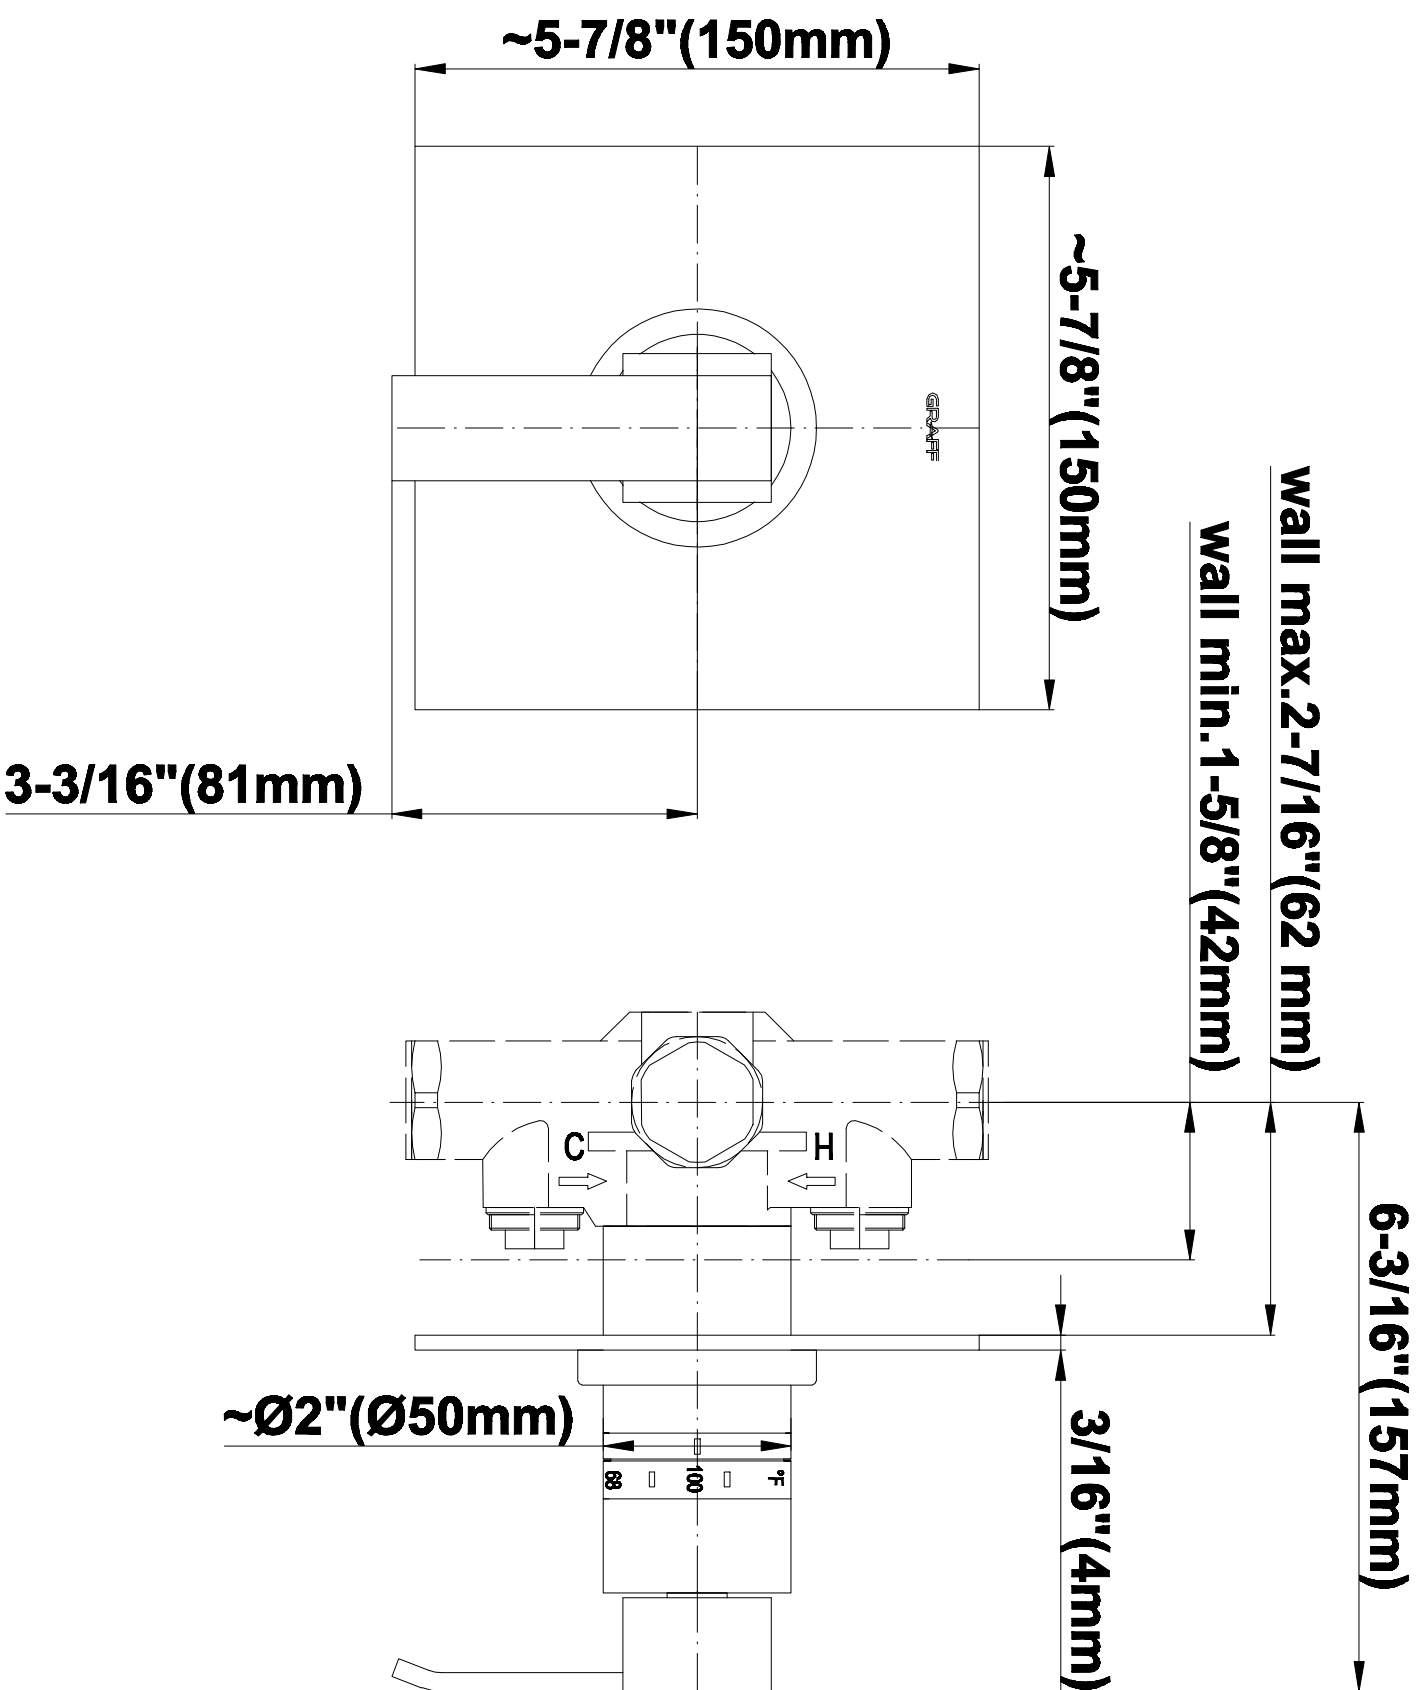

SHOWER
Ceiling-Mount Shower System
AQ4.000A-LM38S

GRAFF®

Information

- Wall-mounted, battery-powered controller and holder; controls LED chromotherapy lighting
- Rainfall, rain curtain and cascade water functions
- No-clog, easy-clean spray nozzles
- Showerhead flow rate ≤ 2.5 max gpm
- Includes trim plate & handle and stop/volume controls (x3)
- ADA

SHOWER
Rough
G-8005

GRAFF®

Information

- 18.4 gpm @ 60 psi
- 3/4" universal inlets/outlets with female threads
- Built-in service stops
- Complete serviceability from front of all units
- Supplied with protective plastic cover
- Thermostatic valve uses a paraffin wax cartridge

Finishes

Polished
Chrome

SHOWER
Qubic SOLID Trim Plate w/Handle
G-8041-LM38S-T

GRAFF[®]

Information

- Single metal handle
- Decorative trim plate
- Use with G-8000 or G-8005 thermostatic rough valve
- To complete package, you must order rough valve
- ADA

Finishes

Polished
Chrome

G-8041

SHOWER
Rough
G-8075

GRAFF[®]

Information

- 3/4" universal inlets/outlets with female threads
- Supplied with protective plastic cover

Finishes