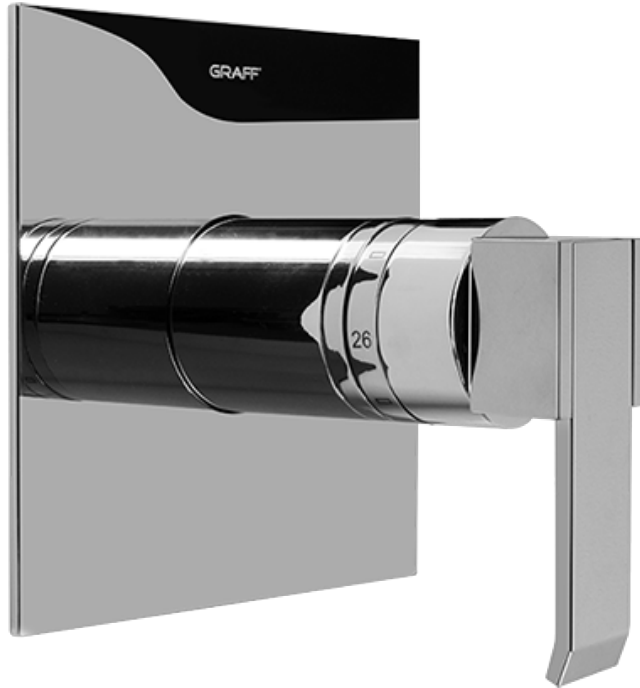

SHOWER
Ceiling-Mount Shower System
AQ4.000A-LM38S

GRAFF®

Information

- Wall-mounted, battery-powered controller and holder; controls LED chromotherapy lighting
- Rainfall, rain curtain and cascade water functions
- No-clog, easy-clean spray nozzles
- Showerhead flow rate ≤ 2.5 max gpm
- Includes trim plate & handle and stop/volume controls (x3)
- ADA

SHOWER
Rough
G-8005

GRAFF®

Information

- 18.4 gpm @ 60 psi
- 3/4" universal inlets/outlets with female threads
- Built-in service stops
- Complete serviceability from front of all units
- Supplied with protective plastic cover
- Thermostatic valve uses a paraffin wax cartridge

Finishes

Polished
Chrome

SHOWER
Qubic SOLID Trim Plate w/Handle
G-8041-LM38S-T

GRAFF[®]

Information

- Single metal handle
- Decorative trim plate
- Use with G-8000 or G-8005 thermostatic rough valve
- To complete package, you must order rough valve
- ADA

Polished
Chrome

SHOWER
Qubic SOLID Trim Plate w/Handle
G-8095-LM38S-T

GRAFF®

Information

- Single metal handle
- Decorative trim plate
- Use with G-8070 or G-8075 thermostatic stop/volume control rough valve
- To complete package, you must order rough valve
- ADA