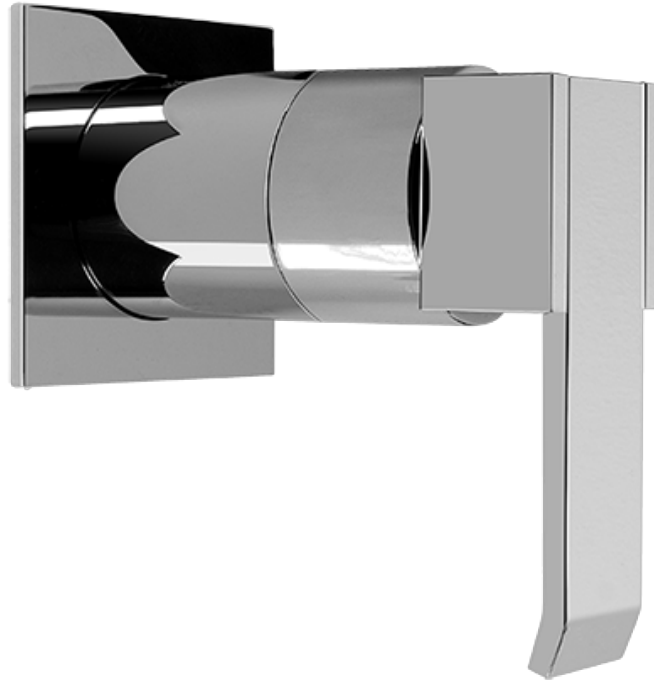

SHOWER
Ceiling-Mount Shower System
AQ4.000A-LM38S

GRAFF®

Information

- Wall-mounted, battery-powered controller and holder; controls LED chromotherapy lighting
- Rainfall, rain curtain and cascade water functions
- No-clog, easy-clean spray nozzles
- Showerhead flow rate ≤ 2.5 max gpm
- Includes trim plate & handle and stop/volume controls (x3)
- ADA

Finishes

Polished
Chrome

SHOWER
Qubic SOLID Trim Plate w/Handle
G-8041-LM38S-T

GRAFF[®]

Information

- Single metal handle
- Decorative trim plate
- Use with G-8000 or G-8005 thermostatic rough valve
- To complete package, you must order rough valve
- ADA

Finishes

Polished
Chrome

G-8041

SHOWER
Rough
G-8075

GRAFF[®]

Information

- 3/4" universal inlets/outlets with female threads
- Supplied with protective plastic cover

Finishes

Polished
Chrome

SHOWER
Qubic SOLID Trim Plate w/Handle
G-8095-LM38S-T

GRAFF®

Information

- Single metal handle
- Decorative trim plate
- Use with G-8070 or G-8075 thermostatic stop/volume control rough valve
- To complete package, you must order rough valve
- ADA