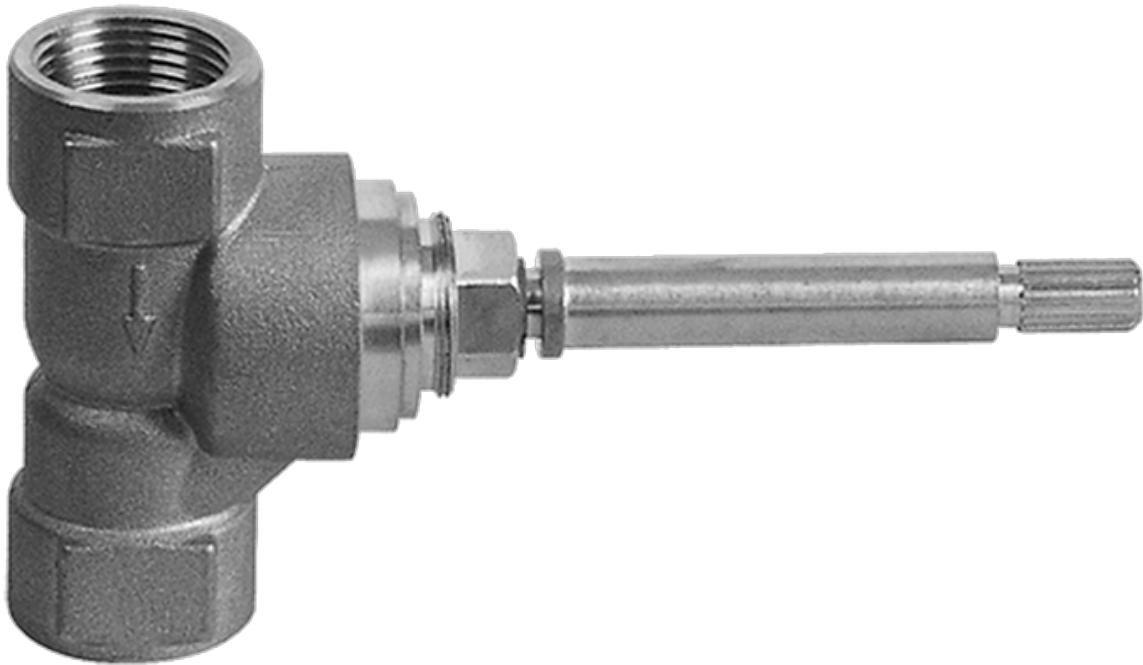

SHOWER
Ceiling-Mount Shower System
AQ4.000A-LM39S

GRAFF®

Information

- Wall-mounted, battery-powered controller and holder; controls LED chromotherapy lighting
- Rainfall, rain curtain and cascade water functions
- No-clog, easy-clean spray nozzles
- Showerhead flow rate ≤ 2.5 max gpm
- Includes trim plate & handle and stop/volume controls (x3)
- ADA

Finishes

Polished
Chrome

SHOWER
Qubic Tre SOLID Trim Plate
w/Handle
G-8041-LM39S-T

GRAFF[®]

Information

- Single metal handle
- Decorative trim plate
- Use with G-8000 or G-8005 thermostatic rough valve
- To complete package, you must order rough valve
- ADA

Finishes

Polished
Chrome

G-8041

SHOWER
Rough
G-8075

GRAFF®

Information

- 3/4" universal inlets/outlets with female threads
- Supplied with protective plastic cover

Finishes

Polished
Chrome

SHOWER
Qubic Tre SOLID Trim Plate
w/Handle
G-8095-LM39S-T

GRAFF®

Information

- Single metal handle
- Decorative trim plate
- Use with G-8070 or G-8075 thermostatic stop/volume control rough valve
- To complete package, you must order rough valve
- ADA