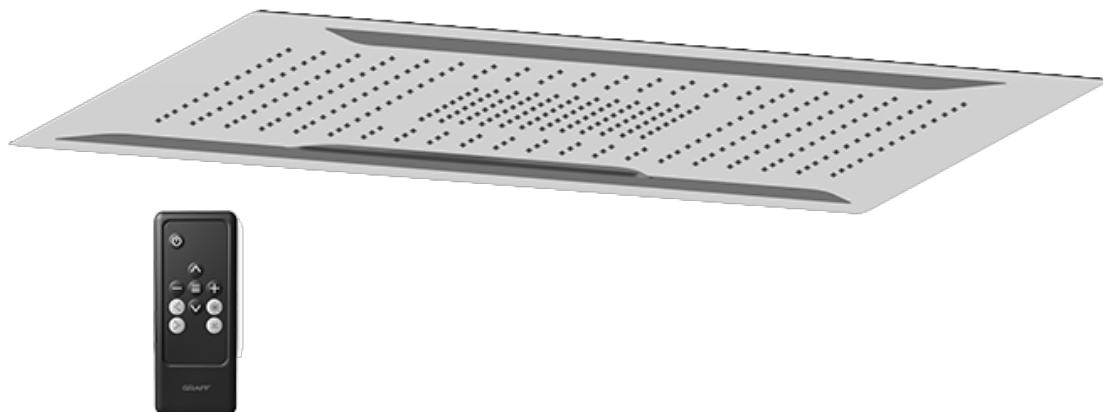

Finishes

Polished
Chrome

SHOWER
Qubic Tre SOLID Trim Plate
w/Handle
G-8041-LM39S-T

GRAFF[®]

Information

- Single metal handle
- Decorative trim plate
- Use with G-8000 or G-8005 thermostatic rough valve
- To complete package, you must order rough valve
- ADA

Polished
Chrome

SHOWER
Qubic Tre SOLID Trim Plate
w/Handle
G-8095-LM39S-T

GRAFF®

Information

- Single metal handle
- Decorative trim plate
- Use with G-8070 or G-8075 thermostatic stop/volume control rough valve
- To complete package, you must order rough valve
- ADA

Finishes

Polished
Chrome

G-8095

SHOWER
Ceiling-Mount Showerhead
System
G-8221

GRAFF®

Information

- Rainfall, rain curtain and cascade water functions
- 6-color LED chromotherapy lighting
- Battery powered LED controller with wall-mounted holder
- No-clog, easy-clean spray nozzles
- Showerhead flow rate ≤ 1.8 max gpm
- CALGreen

Finishes

Polished
Chrome

G-8221-SP

Aqua-Sense Collection
Ceiling-Mount Showerhead

Product Features

- Rainfall, rain curtain and cascade water functions
- 6-color LED chromotherapy lighting
- Battery powered LED controller with wall-mounted holder
- No-clog, easy-clean spray nozzles
- Showerhead flow rate ≤ 1.8 max gpm