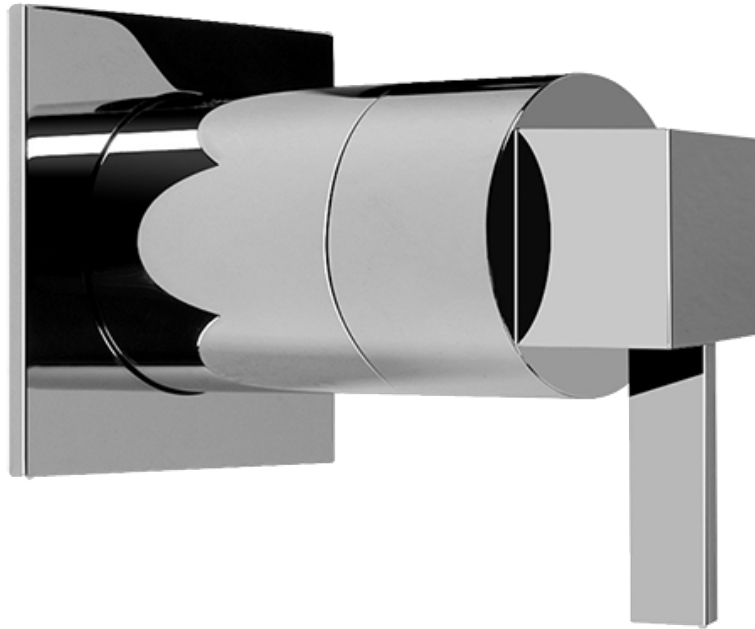

SHOWER
Ceiling-Mount Shower System
AQ4.000A-LM39S

GRAFF®

Information

- Wall-mounted, battery-powered controller and holder; controls LED chromotherapy lighting
- Rainfall, rain curtain and cascade water functions
- No-clog, easy-clean spray nozzles
- Showerhead flow rate ≤ 2.5 max gpm
- Includes trim plate & handle and stop/volume controls (x3)
- ADA

Finishes

Polished
Chrome

SHOWER
Qubic Tre SOLID Trim Plate
w/Handle
G-8041-LM39S-T

GRAFF[®]

Information

- Single metal handle
- Decorative trim plate
- Use with G-8000 or G-8005 thermostatic rough valve
- To complete package, you must order rough valve
- ADA

Finishes

Polished
Chrome

G-8041

SHOWER
Rough
G-8075

GRAFF®

Information

- 3/4" universal inlets/outlets with female threads
- Supplied with protective plastic cover

Finishes

Polished
Chrome

SHOWER
Qubic Tre SOLID Trim Plate
w/Handle
G-8095-LM39S-T

GRAFF®

Information

- Single metal handle
- Decorative trim plate
- Use with G-8070 or G-8075 thermostatic stop/volume control rough valve
- To complete package, you must order rough valve
- ADA