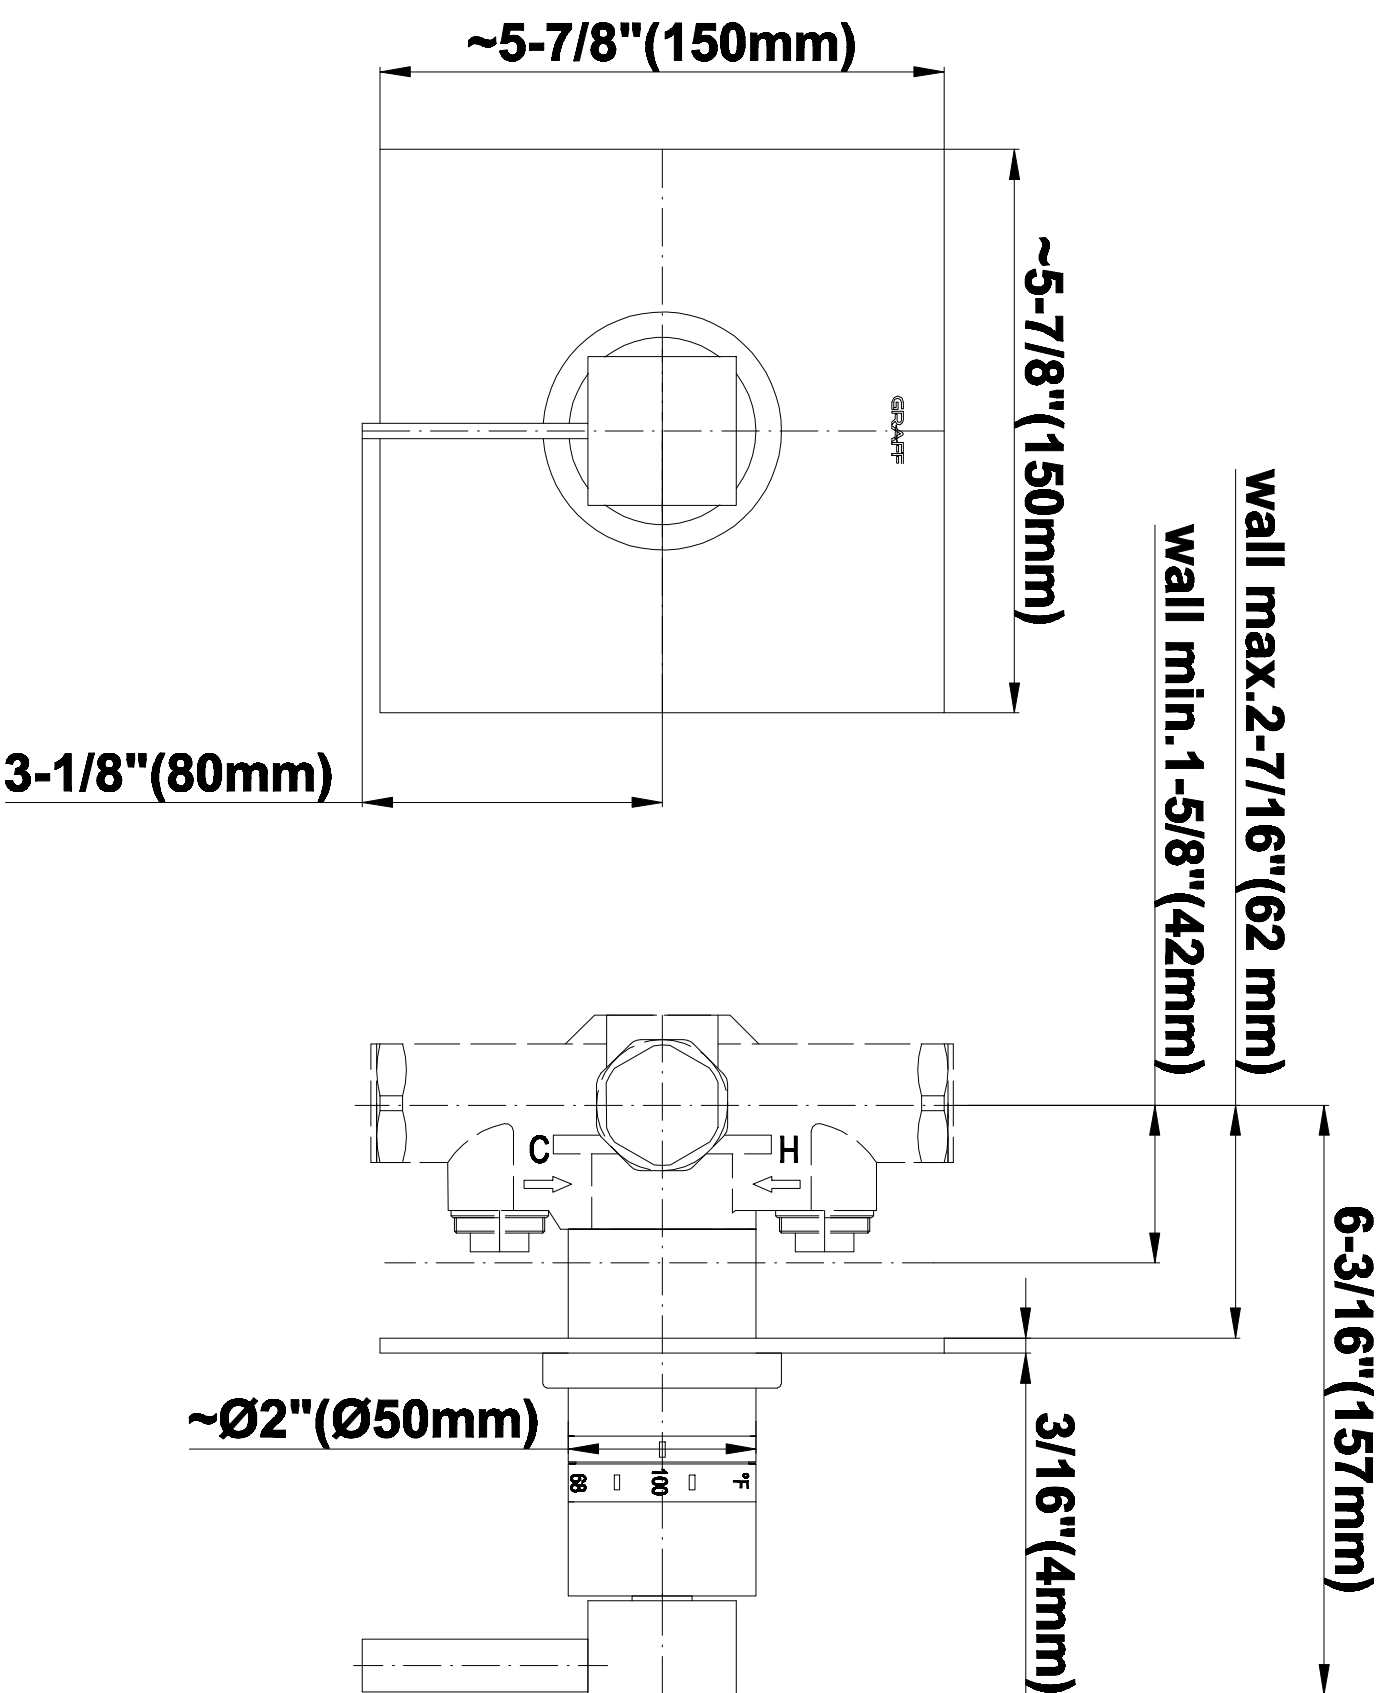

SHOWER
Ceiling-Mount Shower System
AQ4.000A-LM39S

GRAFF®

Information

- Wall-mounted, battery-powered controller and holder; controls LED chromotherapy lighting
- Rainfall, rain curtain and cascade water functions
- No-clog, easy-clean spray nozzles
- Showerhead flow rate ≤ 2.5 max gpm
- Includes trim plate & handle and stop/volume controls (x3)
- ADA

SHOWER
Rough
G-8005

GRAFF®

Information

- 18.4 gpm @ 60 psi
- 3/4" universal inlets/outlets with female threads
- Built-in service stops
- Complete serviceability from front of all units
- Supplied with protective plastic cover
- Thermostatic valve uses a paraffin wax cartridge

Finishes

Polished
Chrome

SHOWER
Qubic Tre SOLID Trim Plate
w/Handle
G-8041-LM39S-T

GRAFF[®]

Information

- Single metal handle
- Decorative trim plate
- Use with G-8000 or G-8005 thermostatic rough valve
- To complete package, you must order rough valve
- ADA

Finishes

Polished
Chrome

G-8041

SHOWER
Rough
G-8075

GRAFF®

Information

- 3/4" universal inlets/outlets with female threads
- Supplied with protective plastic cover

Finishes