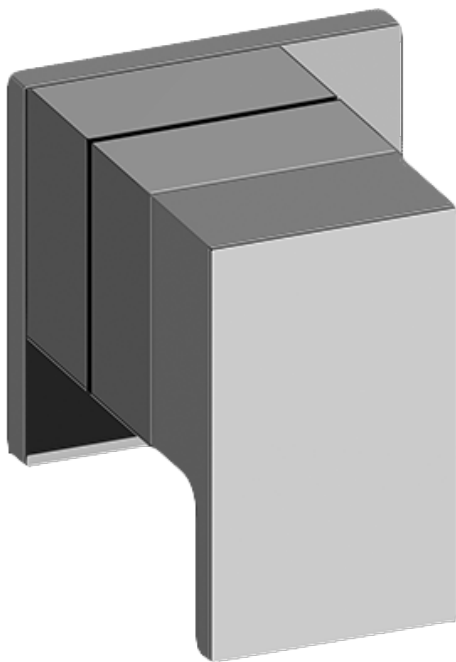

SHOWER
Square M-Series Stop/Volume
Control Valve Trim with Handle
G-8098-LM31E1-T

GRAFF®

Information

- Single metal handle and decorative trim plate
- Use with G-8006 thermostatic rough valve
- ADA

Finishes