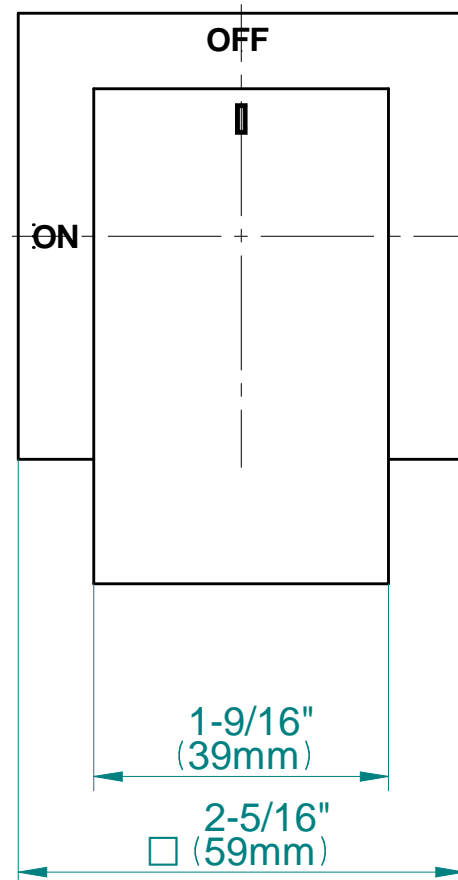

## SOLAR Series

**GRAFF**<sup>®</sup>  
CUTTING EDGE DESIGN

SHOWER  
Ceiling-Mount Showerhead  
System  
**G-8221**

**GRAFF**<sup>®</sup>