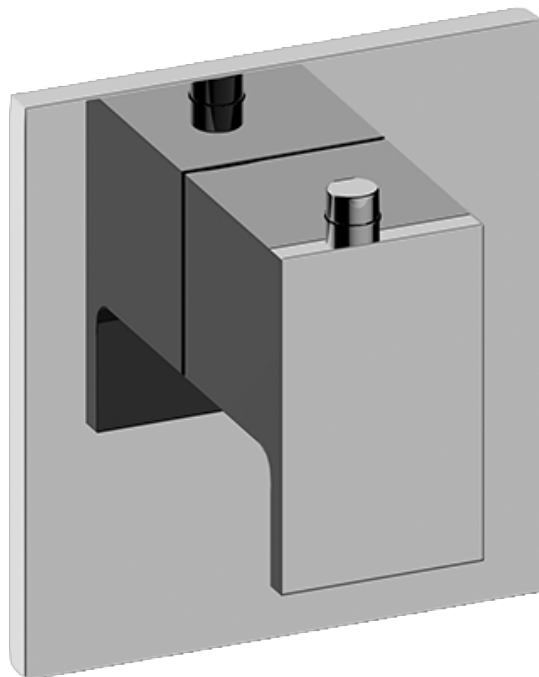

### Information

- Single metal handle and decorative trim plate
- Use with G-8006 thermostatic rough valve
- ADA