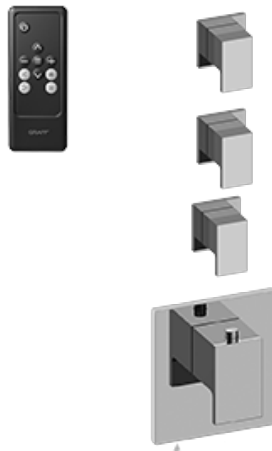

## Information

- 3/4" thermostatic valve and trim
- 3/4" stop/volume control valve and trim (3 pieces)
- Rainfall, rain curtain and cascade water functions
- Showerhead features no-clog, easy-clean spray nozzles
- Wall-mounted, battery-powered controller and holder; controls LED chromotherapy lighting
- Optional extension kit
- Showerhead flow rate  $\leq 1.8$  gpm
- ADA

SHOWER  
Thermostatic Rough Valve  
**G-8006**

---

**GRAFF**<sup>®</sup>