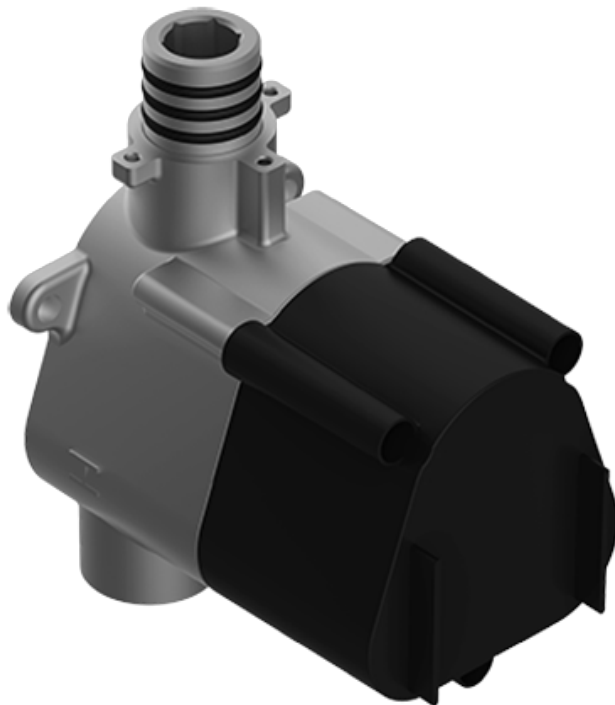

SHOWER  
M-Series Thermostatic Shower  
System - Shower  
**AQ4.000SC-LM31E0**

---

**GRAFF®**

## Information

- 3/4" thermostatic valve and trim
- 3/4" stop/volume control valve and trim (3 pieces)
- Rainfall, rain curtain and cascade water functions
- Showerhead features no-clog, easy-clean spray nozzles
- Wall-mounted, battery-powered controller and holder; controls LED chromotherapy lighting
- Optional extension kit
- Showerhead flow rate  $\leq 1.8$  gpm
- ADA

SHOWER  
Thermostatic Rough Valve  
**G-8006**

---

**GRAFF**<sup>®</sup>

# G-8006

M-Series

3/4" Concealed Thermostatic Rough Valve