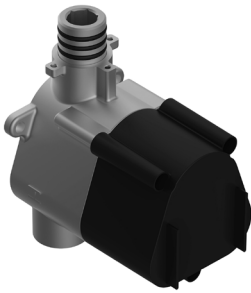

## Information

- 3/4" thermostatic valve and trim
- 3/4" stop/volume control valve and trim (3 pieces)
- Rainfall, rain curtain and cascade water functions
- Showerhead features no-clog, easy-clean spray nozzles
- Wall-mounted, battery-powered controller and holder; controls LED chromotherapy lighting
- Optional extension kit
- Showerhead flow rate  $\leq 1.8$  gpm
- ADA

SHOWER  
Thermostatic Rough Valve  
**G-8006**

---

**GRAFF**<sup>®</sup>

# G-8006

M-Series

3/4" Concealed Thermostatic Rough Valve