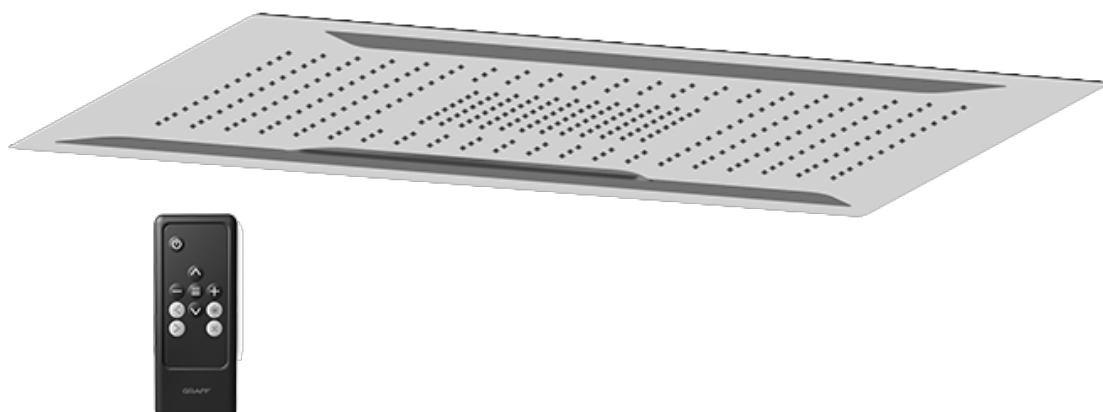

## SOLAR Series

**GRAFF**<sup>®</sup>  
CUTTING EDGE DESIGN

SHOWER  
Ceiling-Mount Showerhead  
System  
**G-8221**

**GRAFF**<sup>®</sup>