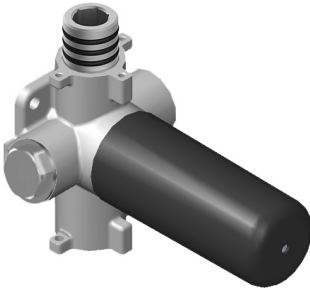

# G-8076

M-Series

Stop/Volume Control Rough Valve with Pass-Through

**GRAFF**<sup>®</sup>  
CUTTING EDGE DESIGN