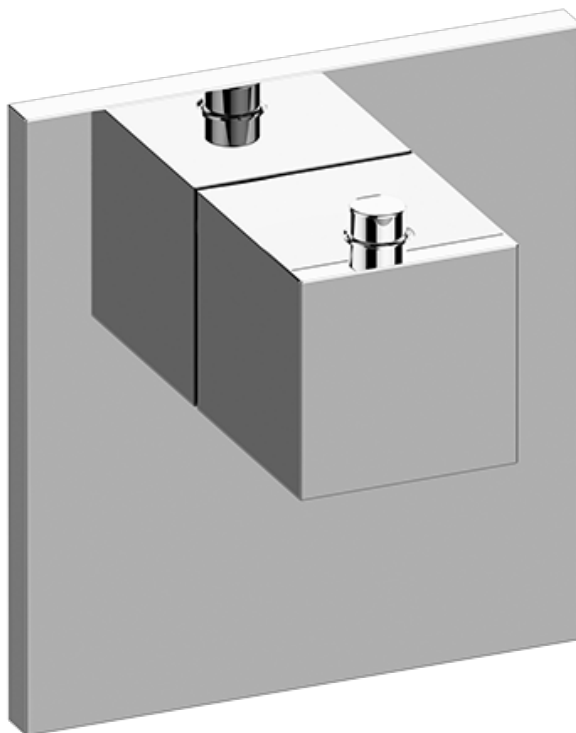

### Information

- Single metal handle
- Decorative trim plate
- Use with G-8006 thermostatic rough valve
- To complete package, you must order rough valve