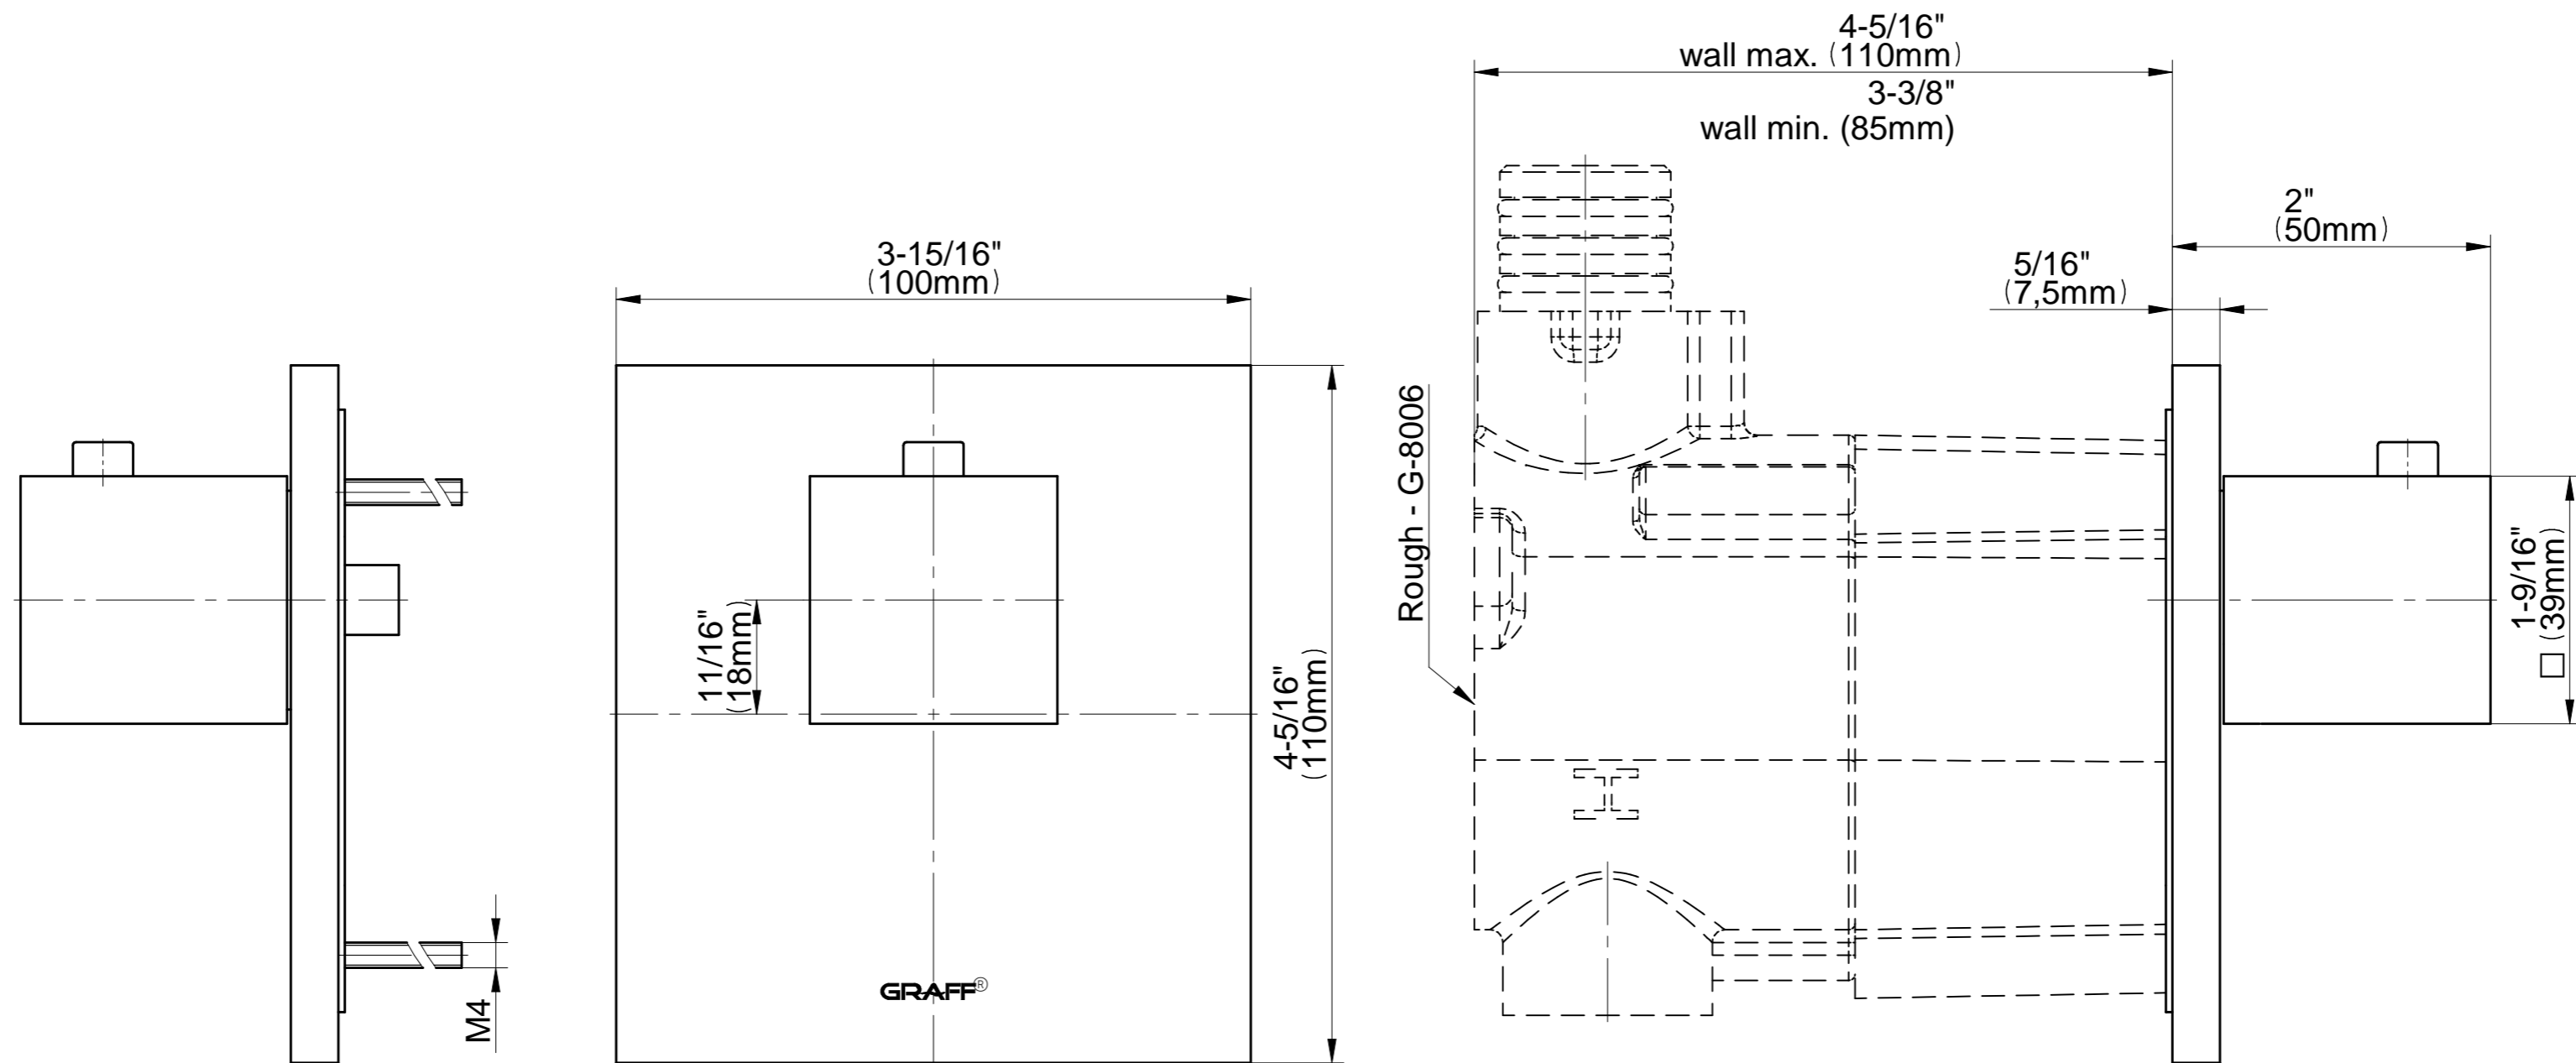

G-8043-SH-T

Thermostatic Valve -Trim - M-Series

GRAFF®
CUTTING EDGE DESIGN