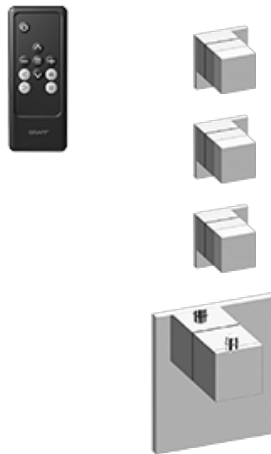

## Information

- 3/4" thermostatic valve and trim
- 3/4" stop/volume control valve and trim (3 pieces)
- Rainfall, rain curtain and cascade water functions
- Showerhead features no-clog, easy-clean spray nozzles
- Wall-mounted, battery-powered controller and holder; controls LED chromotherapy lighting
- Optional extension kit
- Additional valve details and flow rates
- Showerhead flow rate  $\leq 1.8$  gpm