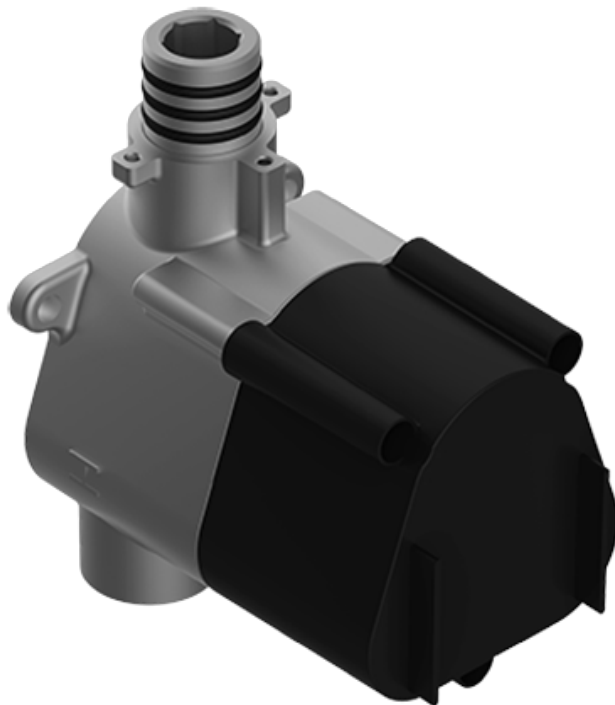

SHOWER  
Aqua-Sense M-Series  
Thermostatic Shower System -  
Shower  
**AQ4.000SC-SH0**

---

**GRAFF®**

## Information

- 3/4" thermostatic valve and trim
- 3/4" stop/volume control valve and trim (3 pieces)
- Rainfall, rain curtain and cascade water functions
- Showerhead features no-clog, easy-clean spray nozzles
- Wall-mounted, battery-powered controller and holder; controls LED chromotherapy lighting
- Optional extension kit
- Additional valve details and flow rates
- Showerhead flow rate  $\leq 1.8$  gpm

SHOWER  
Thermostatic Rough Valve  
**G-8006**

**GRAFF**<sup>®</sup>

---

# G-8006

M-Series

3/4" Concealed Thermostatic Rough Valve