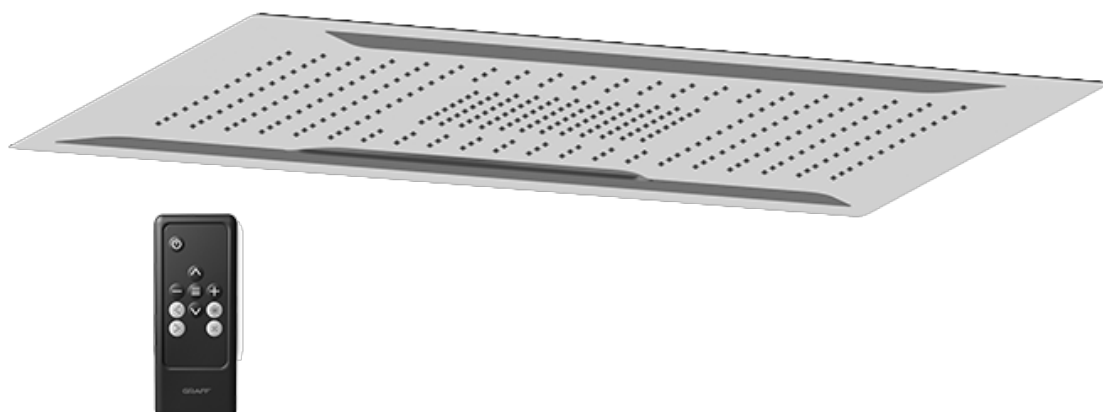

## Stop/Volume Control Valve - Trim - M-Series

**GRAFF**<sup>®</sup>  
CUTTING EDGE DESIGN

SHOWER  
Ceiling-Mount Showerhead  
System  
**G-8221**

**GRAFF**<sup>®</sup>