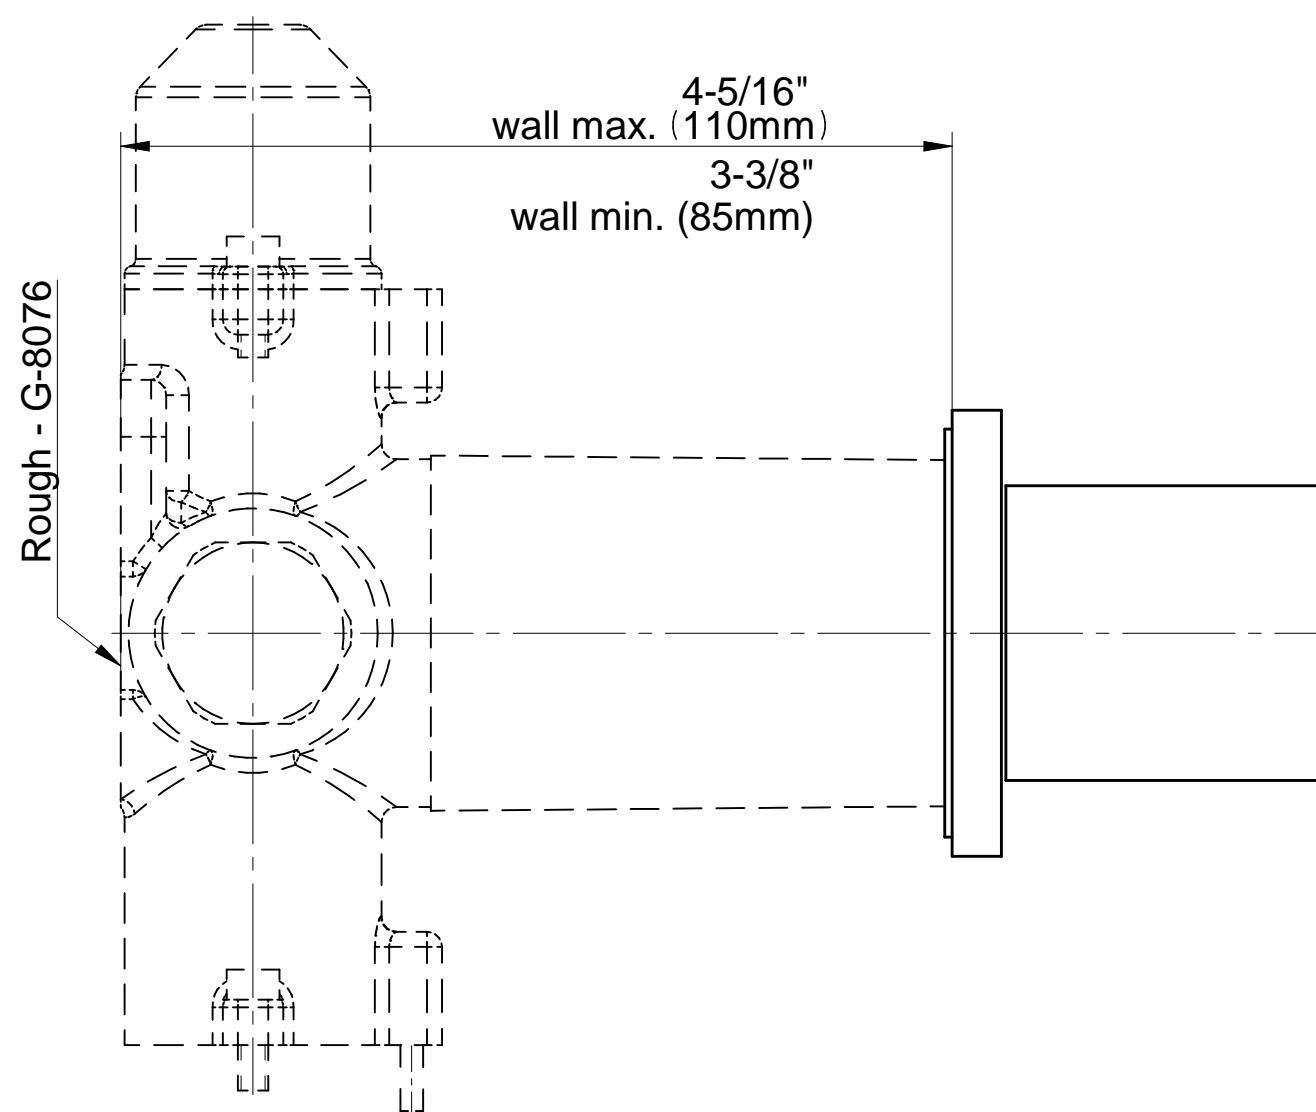

## Stop/Volume Control Valve - Trim - M-Series

**GRAFF**<sup>®</sup>  
CUTTING EDGE DESIGN

SHOWER  
Ceiling-Mount Showerhead  
System  
**G-8221**

**GRAFF**<sup>®</sup>