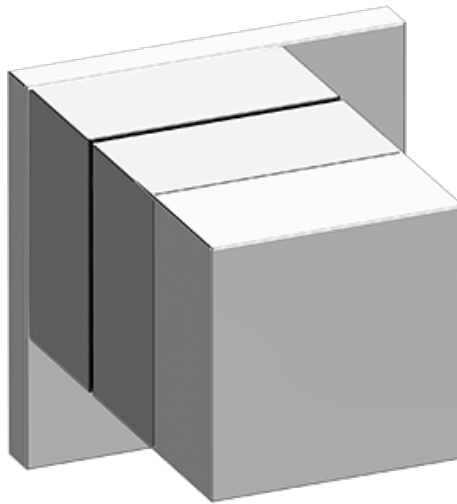

[www.graff-faucets.com](http://www.graff-faucets.com) | phone: 800-954-4723

SHOWER  
M-Series Square Stop/Volume  
Control Trim Plate and Handle  
**G-8098-SH1-T**

---

**GRAFF**<sup>®</sup>