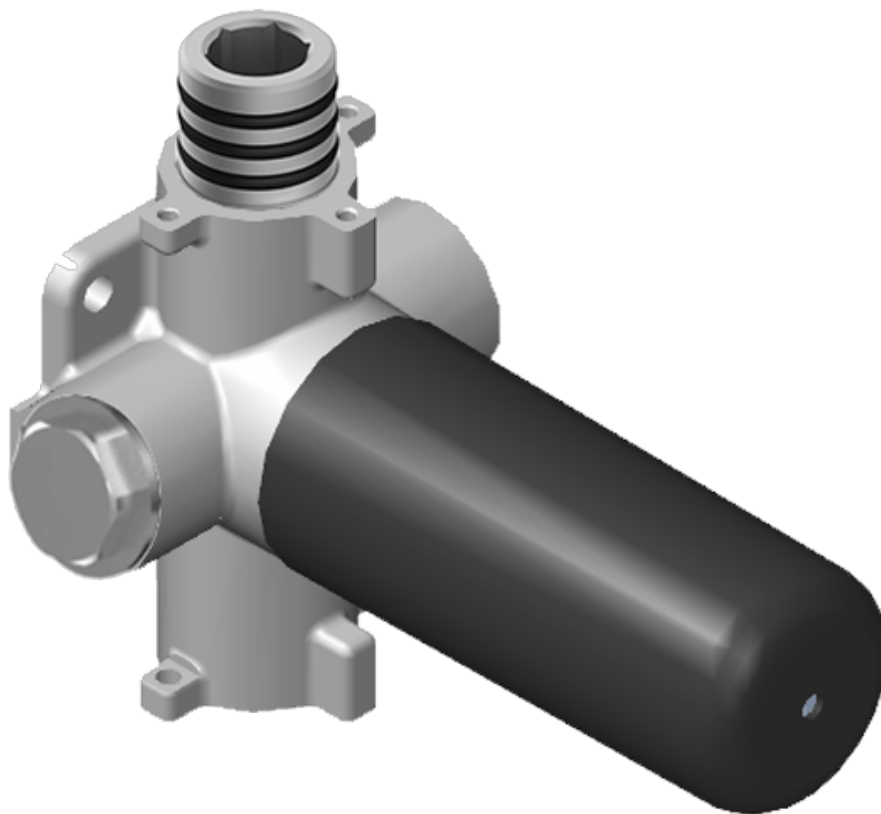

### Information

- Single metal handle
- Decorative trim plate
- Use with G-8006 thermostatic rough valve
- To complete package, you must order rough valve

# G-8043-SH-T

## Thermostatic Valve -Trim - M-Series

**GRAFF**<sup>®</sup>  
CUTTING EDGE DESIGN

SHOWER  
Stop/Volume Control Valve with  
Pass Through  
**G-8076**

**GRAFF®**