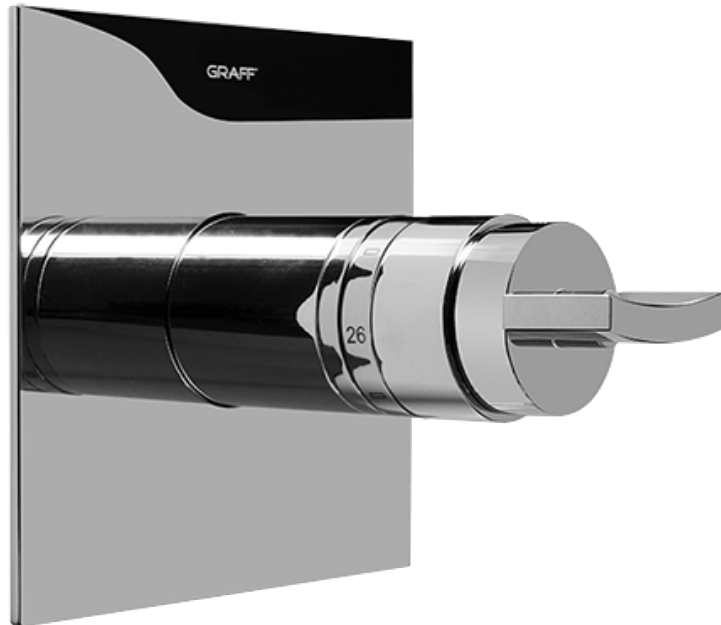

SHOWER  
Ceiling-Mount Shower System  
w/Diverter Valve  
**AQ5.000A-C14S**

---

**GRAFF®**

## Information

- 18.4 gpm @ 60 psi
- 3/4" universal inlets/outlets with female threads
- Built-in service stops
- Complete serviceability from front of all units
- Supplied with protective plastic cover
- Thermostatic valve uses a paraffin wax cartridge

## Finishes

Polished  
Chrome

SHOWER  
Sade/Targa/Luna SOLID Trim Plate  
w/Handle  
**G-8041-C14S-T**

---

**GRAFF®**

### Information

- Single metal handle
- Decorative trim plate
- Use with G-8000 or G-8005 thermostatic rough valve
- To complete package, you must order rough valve