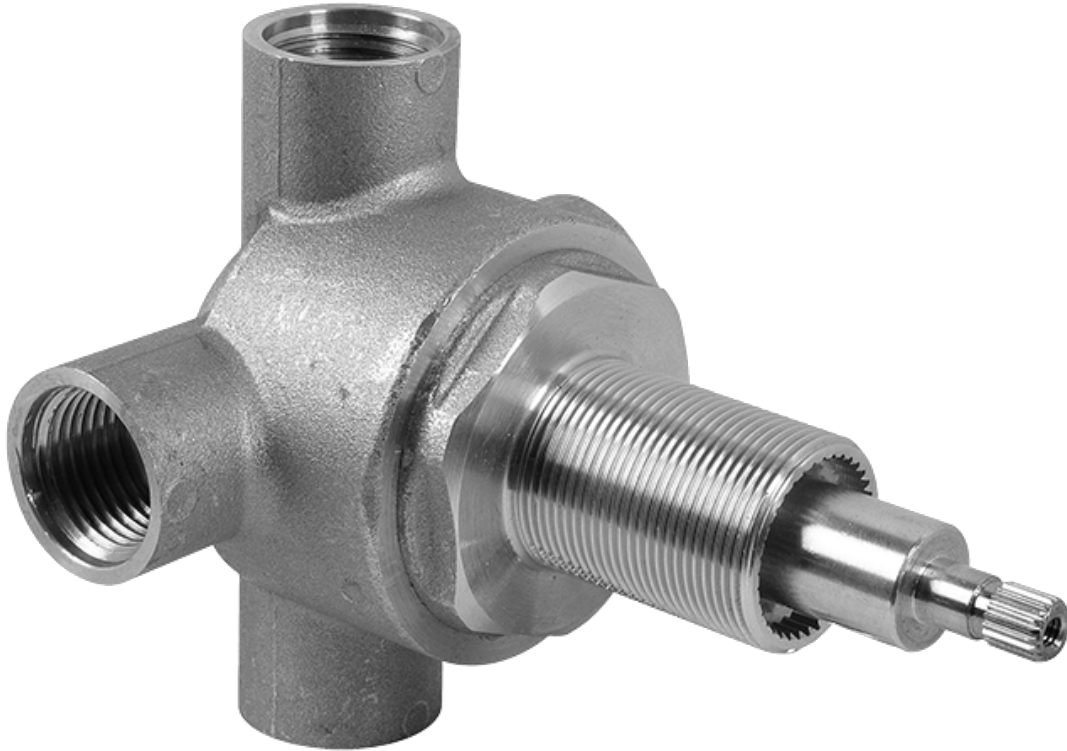

SHOWER  
Ceiling-Mount Shower System  
w/Diverter Valve  
**AQ5.000A-C14S**

---

**GRAFF®**

### Information

- Single metal handle
- Decorative trim plate
- Use with G-8000 or G-8005 thermostatic rough valve
- To complete package, you must order rough valve

# G-8041

SHOWER  
3-Way High Flow Transfer Rough  
Valve WITH off function  
**G-8050**

---

**GRAFF®**

### Information

- Intended for use with Thermostatic Shower Systems
- 1/2" 3-way diverter valve with 3 outlets and off function
- Universal inlets/outlets with female threads
- Operates one function at a time
- Supplied with protective plastic cover
- CALGreen compliant depending on functions
- CALGreen