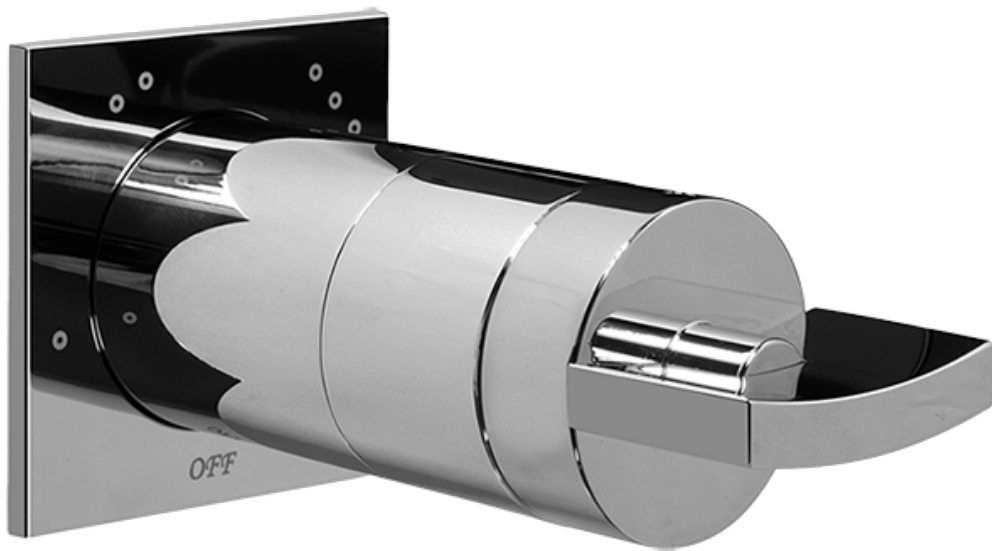

SHOWER  
Ceiling-Mount Shower System  
w/Diverter Valve  
**AQ5.000A-C14S**

---

**GRAFF®**

### Information

- Intended for use with Thermostatic Shower Systems
- 1/2" 3-way diverter valve with 3 outlets and off function
- Universal inlets/outlets with female threads
- Operates one function at a time
- Supplied with protective plastic cover
- CALGreen compliant depending on functions
- CALGreen

### Finishes

Polished  
Chrome

### Information

- Single metal lever handle
- Decorative trim plate WITH off function
- Use with G-8050 (4-port thermostatic diverter valve w/stop)
- To complete package, you must order rough diverter valve