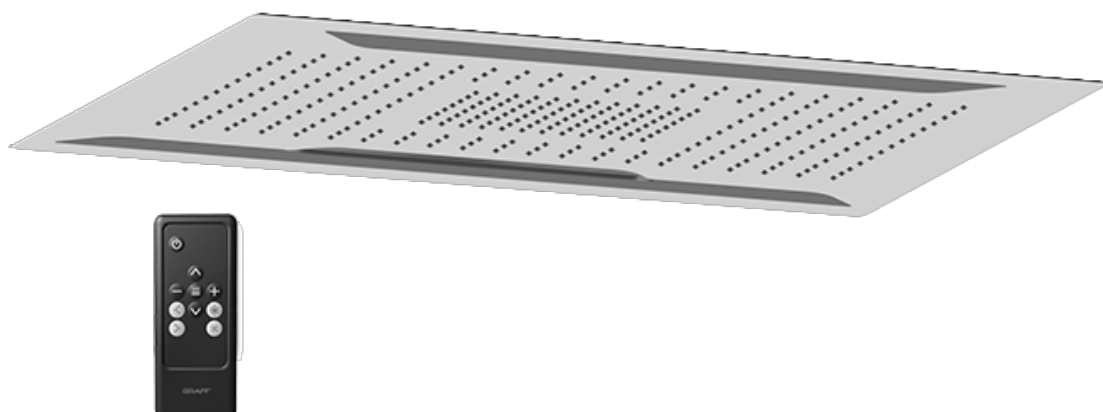

SHOWER  
Ceiling-Mount Shower System  
w/Diverter Valve  
**AQ5.000A-C14S**

---

**GRAFF®**

### Information

- Single metal lever handle
- Decorative trim plate WITH off function
- Use with G-8050 (4-port thermostatic diverter valve w/stop)
- To complete package, you must order rough diverter valve

# G-8066

SHOWER  
Ceiling-Mount Showerhead  
System  
**G-8221**

**GRAFF®**