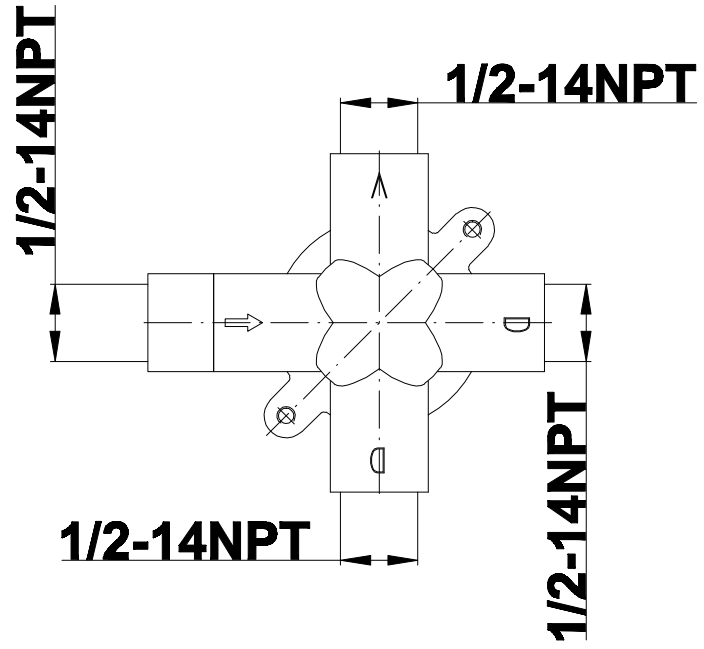

SHOWER
Rough
G-8005

GRAFF[®]

Information

- 18.4 gpm @ 60 psi
- 3/4" universal inlets/outlets with female threads
- Built-in service stops
- Complete serviceability from front of all units
- Supplied with protective plastic cover
- Thermostatic valve uses a paraffin wax cartridge

Finishes

Polished
Chrome

SHOWER
Immersion SOLID Trim Plate
w/Handle
G-8041-C9S-T

GRAFF[®]

Information

- Single metal handle
- Decorative trim plate
- Use with G-8000 or G-8005 thermostatic rough valve
- To complete package, you must order rough valve
- ADA

Finishes

Polished
Chrome

G-8041

SHOWER
3-Way High Flow Transfer Rough
Valve WITH off function
G-8050

GRAFF®

Information

- Intended for use with Thermostatic Shower Systems
- 1/2" 3-way diverter valve with 3 outlets and off function
- Universal inlets/outlets with female threads
- Operates one function at a time
- Supplied with protective plastic cover
- CALGreen compliant depending on functions
- CALGreen

Finishes

Polished
Chrome

G-8050

SHOWER
Immersion Transfer Valve Trim
Plates and Handle
G-8066-C9S-T

GRAFF®

Information

- Single metal lever handle
- Decorative trim plate WITH off function
- Use with G-8050 (4-port thermostatic diverter valve w/stop)
- To complete package, you must order rough diverter valve
- ADA