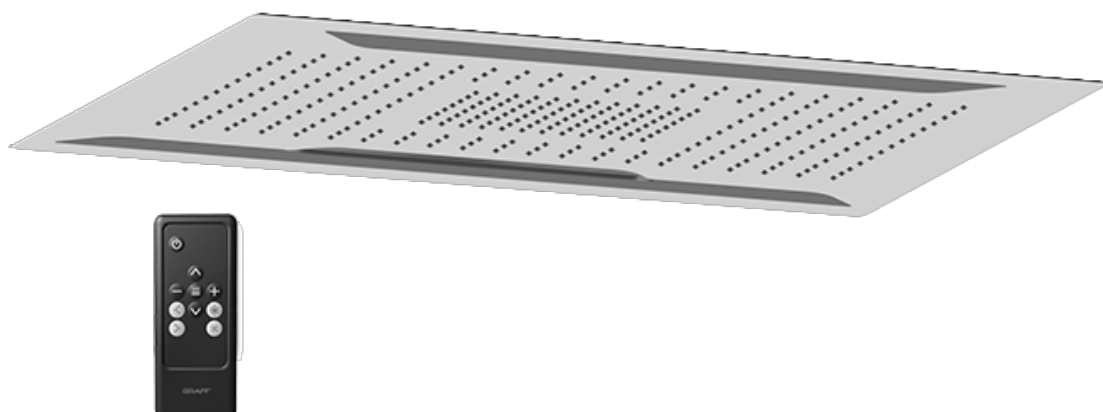

Finishes

Polished
Chrome

G-8041

SHOWER
3-Way High Flow Transfer Rough
Valve WITH off function
G-8050

GRAFF®

Information

- Intended for use with Thermostatic Shower Systems
- 1/2" 3-way diverter valve with 3 outlets and off function
- Universal inlets/outlets with female threads
- Operates one function at a time
- Supplied with protective plastic cover
- CALGreen compliant depending on functions
- CALGreen

Finishes

Polished
Chrome

G-8050

SHOWER
Immersion Transfer Valve Trim
Plates and Handle
G-8066-C9S-T

GRAFF®

Information

- Single metal lever handle
- Decorative trim plate WITH off function
- Use with G-8050 (4-port thermostatic diverter valve w/stop)
- To complete package, you must order rough diverter valve
- ADA

Finishes

Polished
Chrome

G-8066

SHOWER
Ceiling-Mount Showerhead
System
G-8221

GRAFF[®]

Information

- Rainfall, rain curtain and cascade water functions
- 6-color LED chromotherapy lighting
- Battery powered LED controller with wall-mounted holder
- No-clog, easy-clean spray nozzles
- Showerhead flow rate ≤ 1.8 max gpm
- CALGreen

Finishes

Polished
Chrome

G-8221-SP

Aqua-Sense Collection
Ceiling-Mount Showerhead

Product Features

- Rainfall, rain curtain and cascade water functions
- 6-color LED chromotherapy lighting
- Battery powered LED controller with wall-mounted holder
- No-clog, easy-clean spray nozzles
- Showerhead flow rate ≤ 1.8 max gpm