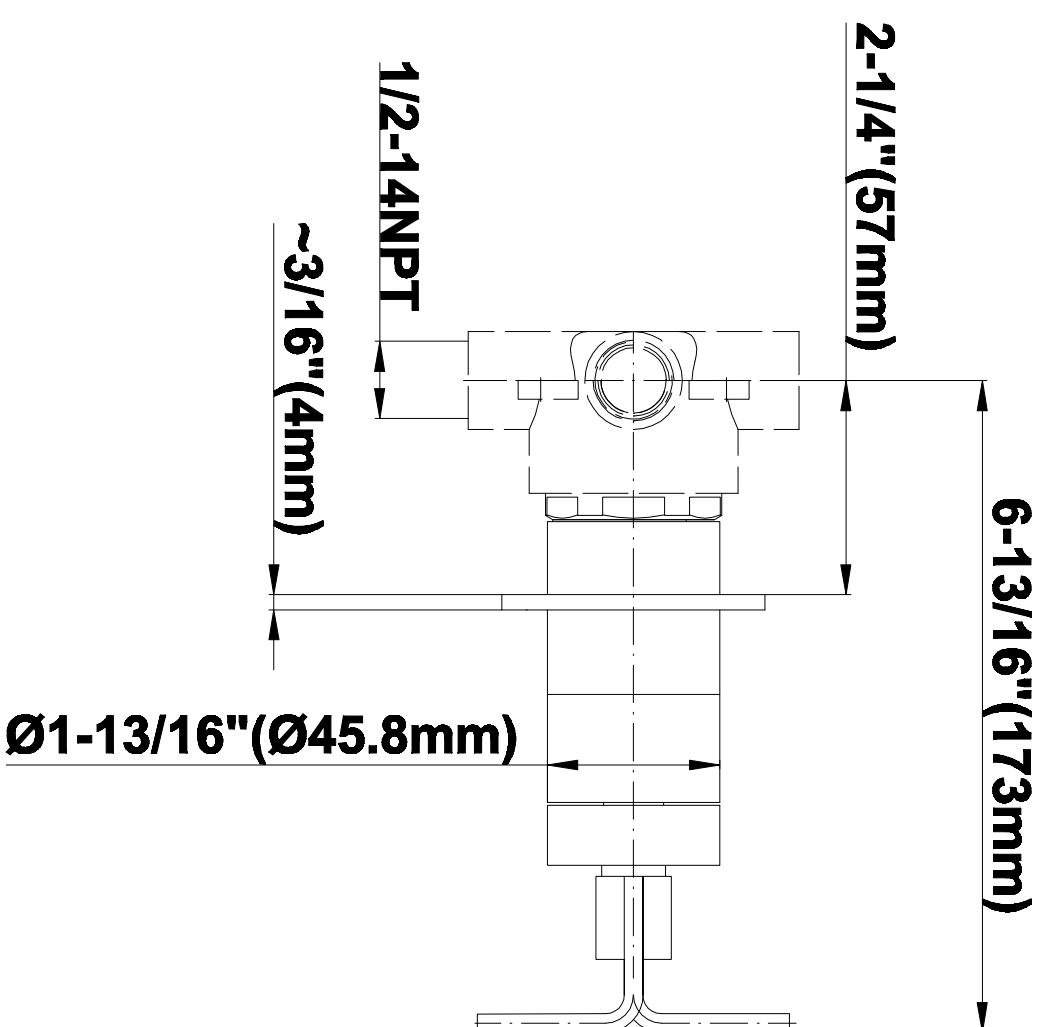

SHOWER
Rough
G-8005

GRAFF[®]

Information

- 18.4 gpm @ 60 psi
- 3/4" universal inlets/outlets with female threads
- Built-in service stops
- Complete serviceability from front of all units
- Supplied with protective plastic cover
- Thermostatic valve uses a paraffin wax cartridge

Finishes

Polished
Chrome

G-8041

SHOWER
3-Way High Flow Transfer Rough
Valve WITH off function
G-8050

GRAFF®

Information

- Intended for use with Thermostatic Shower Systems
- 1/2" 3-way diverter valve with 3 outlets and off function
- Universal inlets/outlets with female threads
- Operates one function at a time
- Supplied with protective plastic cover
- CALGreen compliant depending on functions
- CALGreen

Finishes

Polished
Chrome

G-8050

SHOWER
Immersion Transfer Valve Trim
Plates and Handle
G-8066-C9S-T

GRAFF®

Information

- Single metal lever handle
- Decorative trim plate WITH off function
- Use with G-8050 (4-port thermostatic diverter valve w/stop)
- To complete package, you must order rough diverter valve
- ADA

Finishes

Polished
Chrome

G-8066

SHOWER
Ceiling-Mount Showerhead
System
G-8221

GRAFF[®]

Information

- Rainfall, rain curtain and cascade water functions
- 6-color LED chromotherapy lighting
- Battery powered LED controller with wall-mounted holder
- No-clog, easy-clean spray nozzles
- Showerhead flow rate ≤ 1.8 max gpm
- CALGreen