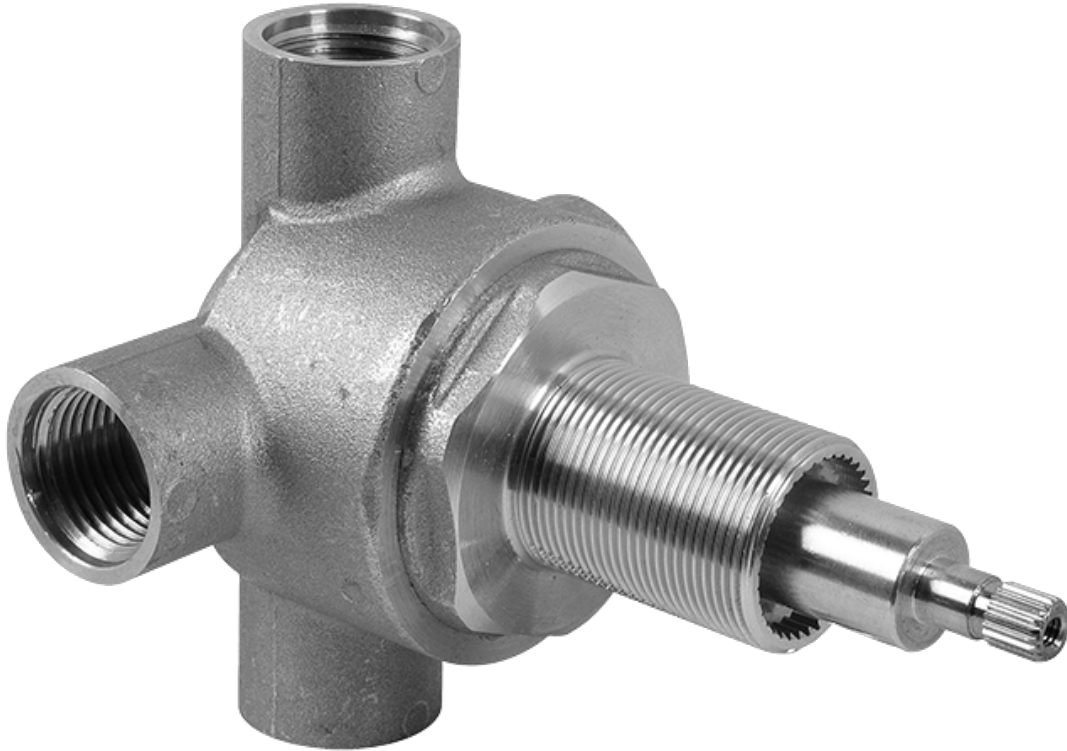

SHOWER
Ceiling-Mount Shower System
w/Diverter Valve
AQ5.000A-C9S

GRAFF®

Information

- Wall-mounted, battery-powered controller and holder; controls LED chromotherapy lighting
- Rainfall, rain curtain and cascade water functions
- No-clog, easy-clean spray nozzles
- Showerhead flow rate ≤ 2.5 gpm
- Includes trim plate & handle and diverter valve
- ADA

Finishes

Polished
Chrome

SHOWER
Immersion SOLID Trim Plate
w/Handle
G-8041-C9S-T

GRAFF[®]

Information

- Single metal handle
- Decorative trim plate
- Use with G-8000 or G-8005 thermostatic rough valve
- To complete package, you must order rough valve
- ADA

Finishes

Polished
Chrome

G-8041

SHOWER
3-Way High Flow Transfer Rough
Valve WITH off function
G-8050

GRAFF®

Information

- Intended for use with Thermostatic Shower Systems
- 1/2" 3-way diverter valve with 3 outlets and off function
- Universal inlets/outlets with female threads
- Operates one function at a time
- Supplied with protective plastic cover
- CALGreen compliant depending on functions
- CALGreen

Finishes

Polished
Chrome

G-8050

SHOWER
Immersion Transfer Valve Trim
Plates and Handle
G-8066-C9S-T

GRAFF®

Information

- Single metal lever handle
- Decorative trim plate WITH off function
- Use with G-8050 (4-port thermostatic diverter valve w/stop)
- To complete package, you must order rough diverter valve
- ADA