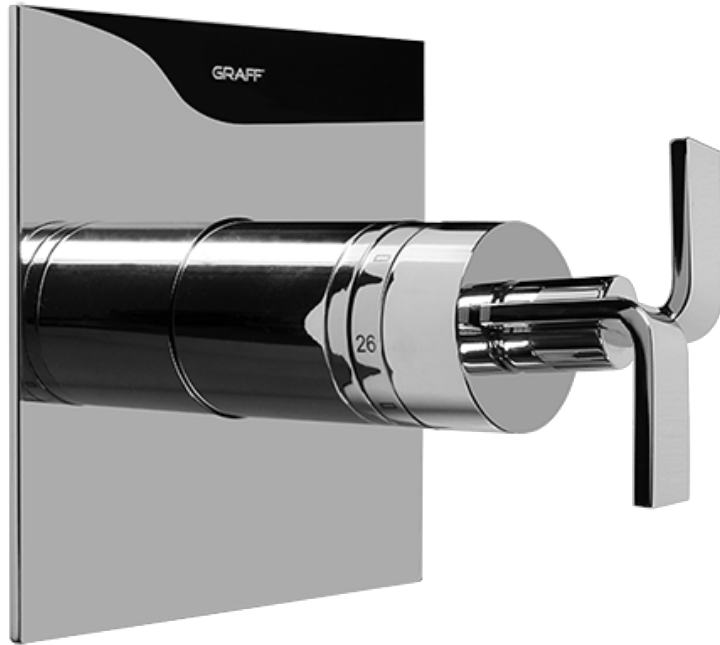

SHOWER
Ceiling-Mount Shower System
w/Diverter Valve
AQ5.000A-C9S

GRAFF®

Information

- Wall-mounted, battery-powered controller and holder; controls LED chromotherapy lighting
- Rainfall, rain curtain and cascade water functions
- No-clog, easy-clean spray nozzles
- Showerhead flow rate ≤ 2.5 gpm
- Includes trim plate & handle and diverter valve
- ADA

SHOWER
Rough
G-8005

GRAFF[®]

Information

- 18.4 gpm @ 60 psi
- 3/4" universal inlets/outlets with female threads
- Built-in service stops
- Complete serviceability from front of all units
- Supplied with protective plastic cover
- Thermostatic valve uses a paraffin wax cartridge

Finishes

Polished
Chrome

SHOWER
Immersion SOLID Trim Plate
w/Handle
G-8041-C9S-T

GRAFF[®]

Information

- Single metal handle
- Decorative trim plate
- Use with G-8000 or G-8005 thermostatic rough valve
- To complete package, you must order rough valve
- ADA

Finishes

Polished
Chrome

G-8041

SHOWER
3-Way High Flow Transfer Rough
Valve WITH off function
G-8050

GRAFF®

Information

- Intended for use with Thermostatic Shower Systems
- 1/2" 3-way diverter valve with 3 outlets and off function
- Universal inlets/outlets with female threads
- Operates one function at a time
- Supplied with protective plastic cover
- CALGreen compliant depending on functions
- CALGreen