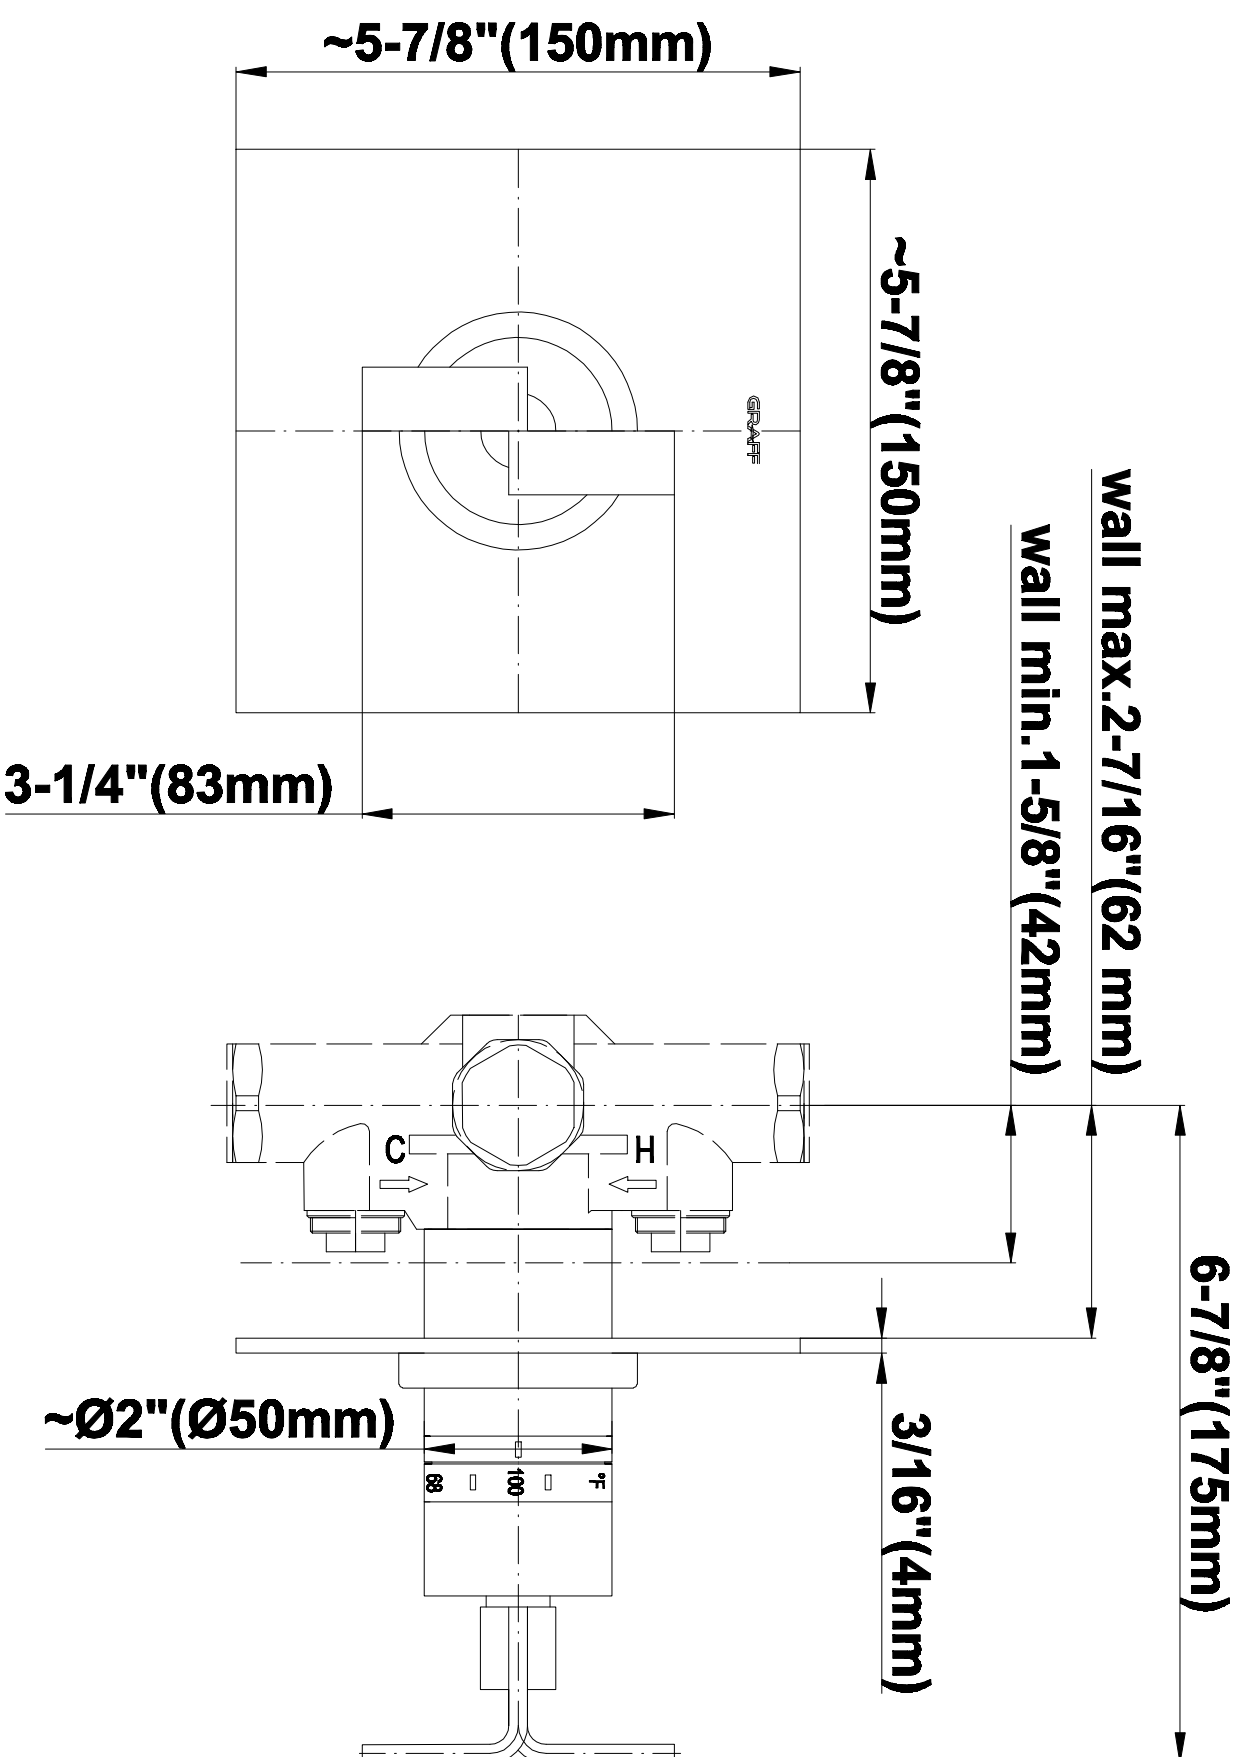

SHOWER
Ceiling-Mount Shower System
w/Diverter Valve
AQ5.000A-C9S

GRAFF®

Information

- Wall-mounted, battery-powered controller and holder; controls LED chromotherapy lighting
- Rainfall, rain curtain and cascade water functions
- No-clog, easy-clean spray nozzles
- Showerhead flow rate ≤ 2.5 gpm
- Includes trim plate & handle and diverter valve
- ADA

SHOWER
Rough
G-8005

GRAFF[®]

Information

- 18.4 gpm @ 60 psi
- 3/4" universal inlets/outlets with female threads
- Built-in service stops
- Complete serviceability from front of all units
- Supplied with protective plastic cover
- Thermostatic valve uses a paraffin wax cartridge

Finishes

Polished
Chrome

SHOWER
Immersion SOLID Trim Plate
w/Handle
G-8041-C9S-T

GRAFF[®]

Information

- Single metal handle
- Decorative trim plate
- Use with G-8000 or G-8005 thermostatic rough valve
- To complete package, you must order rough valve
- ADA

Finishes

Polished
Chrome

G-8041

SHOWER
3-Way High Flow Transfer Rough
Valve WITH off function
G-8050

GRAFF®

Information

- Intended for use with Thermostatic Shower Systems
- 1/2" 3-way diverter valve with 3 outlets and off function
- Universal inlets/outlets with female threads
- Operates one function at a time
- Supplied with protective plastic cover
- CALGreen compliant depending on functions
- CALGreen