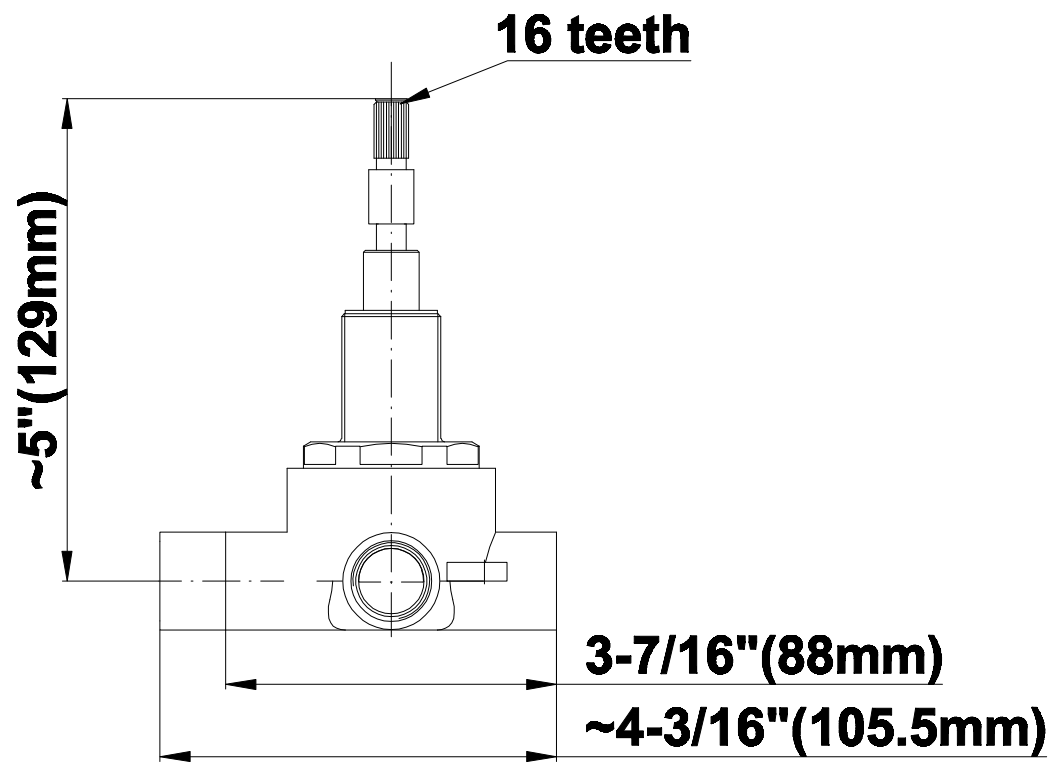

SHOWER
Rough
G-8005

GRAFF[®]

Information

- 18.4 gpm @ 60 psi
- 3/4" universal inlets/outlets with female threads
- Built-in service stops
- Complete serviceability from front of all units
- Supplied with protective plastic cover
- Thermostatic valve uses a paraffin wax cartridge

Finishes

Polished
Chrome

SHOWER
Immersion SOLID Trim Plate
w/Handle
G-8041-C9S-T

GRAFF[®]

Information

- Single metal handle
- Decorative trim plate
- Use with G-8000 or G-8005 thermostatic rough valve
- To complete package, you must order rough valve
- ADA

Finishes

Polished
Chrome

G-8041

SHOWER
3-Way High Flow Transfer Rough
Valve WITH off function
G-8050

GRAFF®

Information

- Intended for use with Thermostatic Shower Systems
- 1/2" 3-way diverter valve with 3 outlets and off function
- Universal inlets/outlets with female threads
- Operates one function at a time
- Supplied with protective plastic cover
- CALGreen compliant depending on functions
- CALGreen

Finishes

Polished
Chrome

G-8050

SHOWER
Immersion Transfer Valve Trim
Plates and Handle
G-8066-C9S-T

GRAFF®

Information

- Single metal lever handle
- Decorative trim plate WITH off function
- Use with G-8050 (4-port thermostatic diverter valve w/stop)
- To complete package, you must order rough diverter valve
- ADA