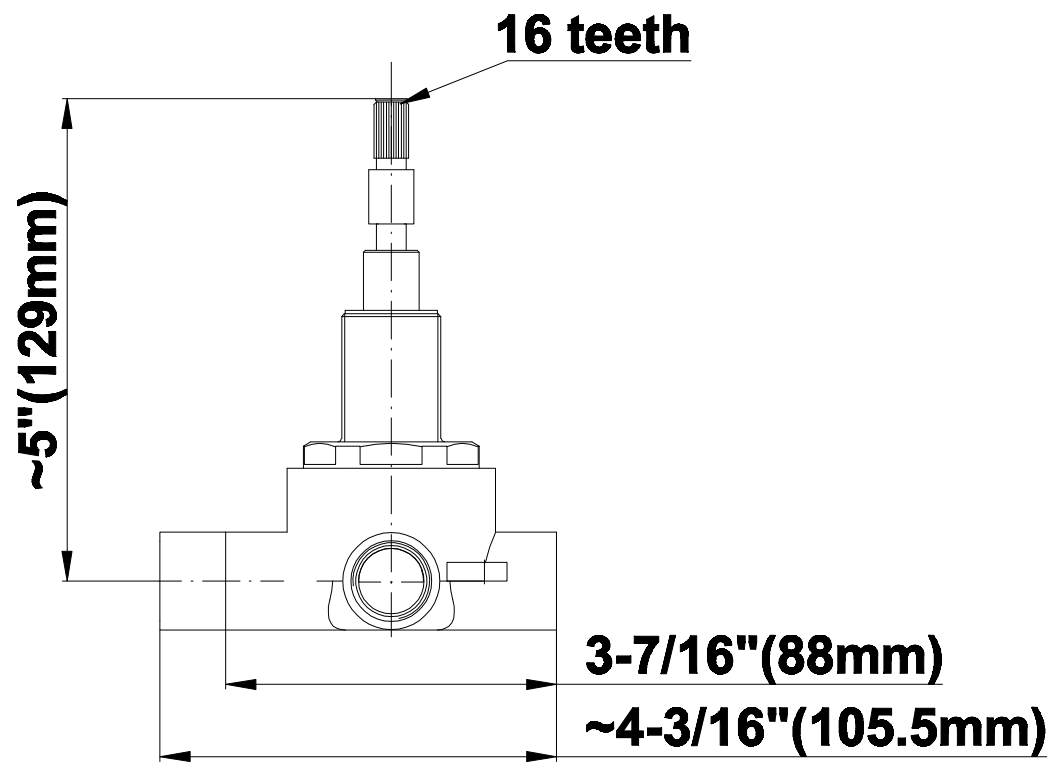

SHOWER
Rough
G-8005

GRAFF®

Information

- 18.4 gpm @ 60 psi
- 3/4" universal inlets/outlets with female threads
- Built-in service stops
- Complete serviceability from front of all units
- Supplied with protective plastic cover
- Thermostatic valve uses a paraffin wax cartridge

Finishes

Polished
Chrome

SHOWER
Qubic SOLID Trim Plate w/Handle
G-8041-LM38S-T

GRAFF[®]

Information

- Single metal handle
- Decorative trim plate
- Use with G-8000 or G-8005 thermostatic rough valve
- To complete package, you must order rough valve
- ADA

Finishes

Polished
Chrome

G-8041

SHOWER
3-Way High Flow Transfer Rough
Valve WITH off function
G-8050

GRAFF®

Information

- Intended for use with Thermostatic Shower Systems
- 1/2" 3-way diverter valve with 3 outlets and off function
- Universal inlets/outlets with female threads
- Operates one function at a time
- Supplied with protective plastic cover
- CALGreen compliant depending on functions
- CALGreen

Finishes

Polished
Chrome

G-8050

SHOWER
Qubic Transfer Valve Trim Plates
and Handle
G-8066-LM38S-T

GRAFF®

Information

- Single metal lever handle
- Decorative trim plate WITH off function
- Use with G-8050 (4-port thermostatic diverter valve w/stop)
- To complete package, you must order rough diverter valve
- ADA