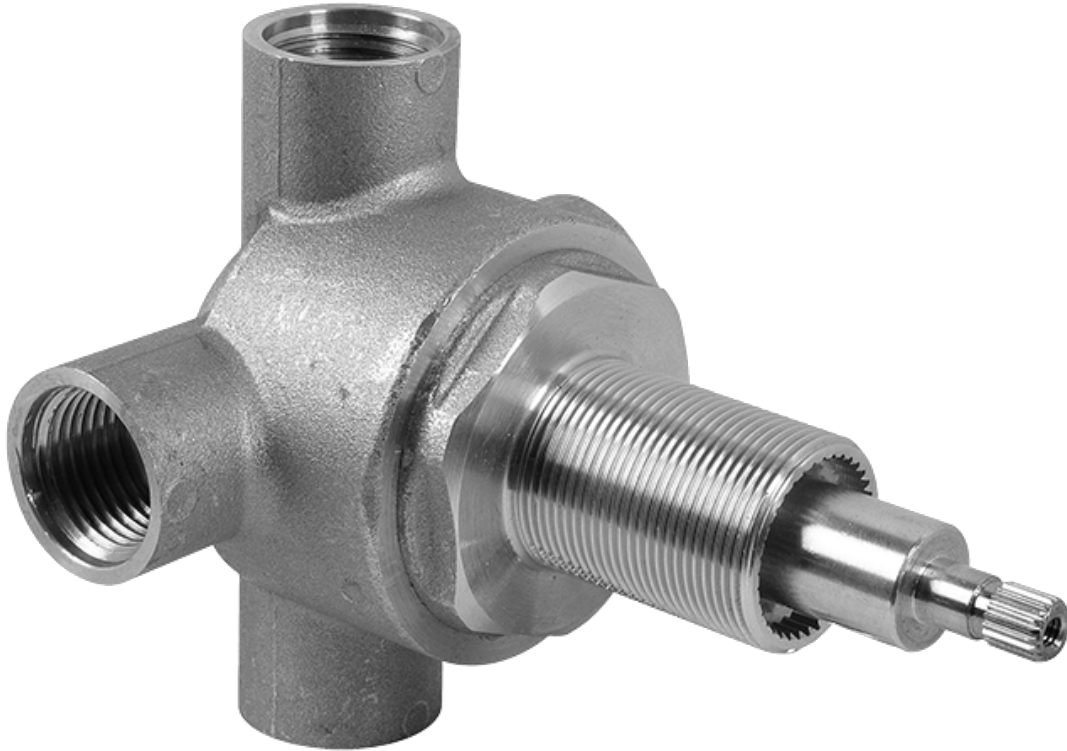

SHOWER
Ceiling-Mount Shower System
w/Diverter Valve
AQ5.000A-LM38S

GRAFF®

Information

- Wall-mounted, battery-powered controller and holder; controls LED chromotherapy lighting
- Rainfall, rain curtain and cascade water functions
- No-clog, easy-clean spray nozzles
- Showerhead flow rate ≤ 2.5 gpm
- Includes trim plate & handle and diverter valve
- ADA

Finishes

Polished
Chrome

SHOWER
Qubic SOLID Trim Plate w/Handle
G-8041-LM38S-T

GRAFF[®]

Information

- Single metal handle
- Decorative trim plate
- Use with G-8000 or G-8005 thermostatic rough valve
- To complete package, you must order rough valve
- ADA

Finishes

Polished
Chrome

G-8041

SHOWER
3-Way High Flow Transfer Rough
Valve WITH off function
G-8050

GRAFF®

Information

- Intended for use with Thermostatic Shower Systems
- 1/2" 3-way diverter valve with 3 outlets and off function
- Universal inlets/outlets with female threads
- Operates one function at a time
- Supplied with protective plastic cover
- CALGreen compliant depending on functions
- CALGreen

Finishes

Polished
Chrome

G-8050

SHOWER
Qubic Transfer Valve Trim Plates
and Handle
G-8066-LM38S-T

GRAFF®

Information

- Single metal lever handle
- Decorative trim plate WITH off function
- Use with G-8050 (4-port thermostatic diverter valve w/stop)
- To complete package, you must order rough diverter valve
- ADA