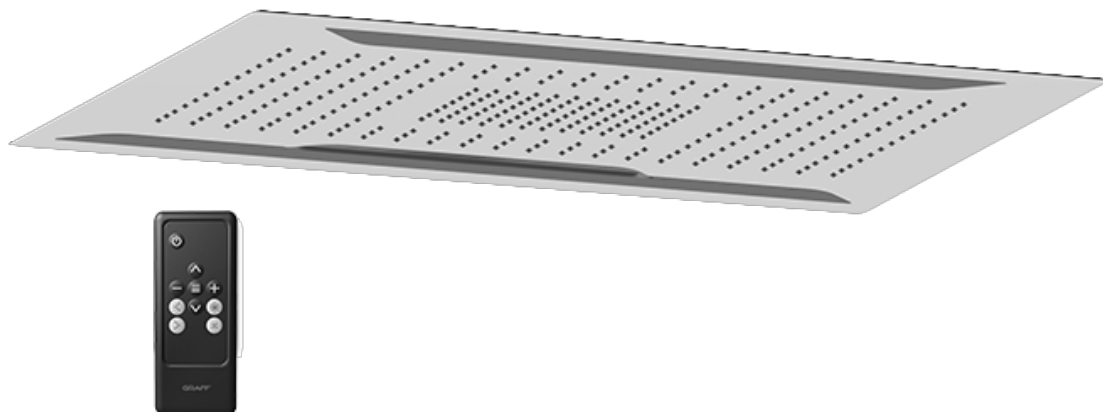

Finishes

Polished
Chrome

G-8041

SHOWER
3-Way High Flow Transfer Rough
Valve WITH off function
G-8050

GRAFF®

Information

- Intended for use with Thermostatic Shower Systems
- 1/2" 3-way diverter valve with 3 outlets and off function
- Universal inlets/outlets with female threads
- Operates one function at a time
- Supplied with protective plastic cover
- CALGreen compliant depending on functions
- CALGreen

Finishes

Polished
Chrome

G-8050

SHOWER
Qubic Transfer Valve Trim Plates
and Handle
G-8066-LM38S-T

GRAFF®

Information

- Single metal lever handle
- Decorative trim plate WITH off function
- Use with G-8050 (4-port thermostatic diverter valve w/stop)
- To complete package, you must order rough diverter valve
- ADA

Finishes

Polished
Chrome

G-8066

SHOWER
Ceiling-Mount Showerhead
System
G-8221

GRAFF[®]

Information

- Rainfall, rain curtain and cascade water functions
- 6-color LED chromotherapy lighting
- Battery powered LED controller with wall-mounted holder
- No-clog, easy-clean spray nozzles
- Showerhead flow rate ≤ 1.8 max gpm
- CALGreen

Finishes

Polished
Chrome

G-8221-SP

Aqua-Sense Collection
Ceiling-Mount Showerhead

Product Features

- Rainfall, rain curtain and cascade water functions
- 6-color LED chromotherapy lighting
- Battery powered LED controller with wall-mounted holder
- No-clog, easy-clean spray nozzles
- Showerhead flow rate ≤ 1.8 max gpm