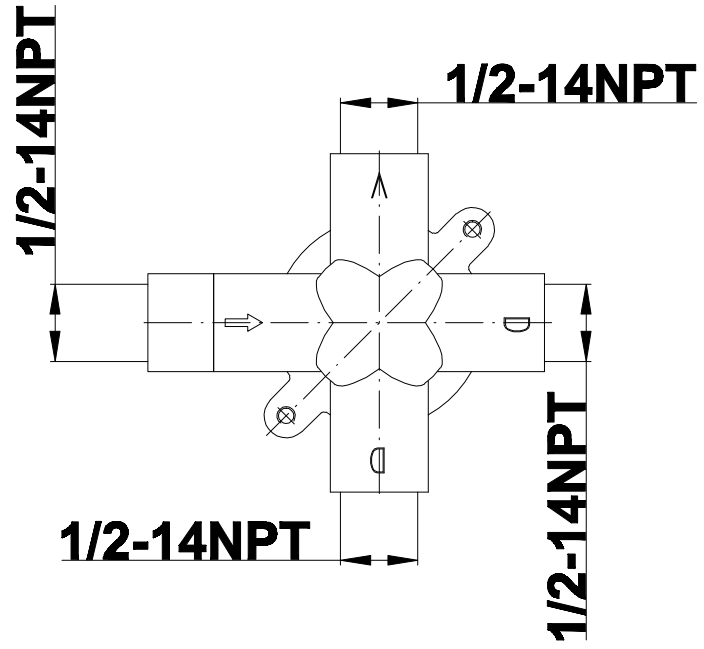

SHOWER
Rough
G-8005

GRAFF®

Information

- 18.4 gpm @ 60 psi
- 3/4" universal inlets/outlets with female threads
- Built-in service stops
- Complete serviceability from front of all units
- Supplied with protective plastic cover
- Thermostatic valve uses a paraffin wax cartridge

Finishes

Polished
Chrome

SHOWER
Qubic SOLID Trim Plate w/Handle
G-8041-LM38S-T

GRAFF[®]

Information

- Single metal handle
- Decorative trim plate
- Use with G-8000 or G-8005 thermostatic rough valve
- To complete package, you must order rough valve
- ADA

Finishes

Polished
Chrome

G-8041

SHOWER
3-Way High Flow Transfer Rough
Valve WITH off function
G-8050

GRAFF®

Information

- Intended for use with Thermostatic Shower Systems
- 1/2" 3-way diverter valve with 3 outlets and off function
- Universal inlets/outlets with female threads
- Operates one function at a time
- Supplied with protective plastic cover
- CALGreen compliant depending on functions
- CALGreen

Finishes

Polished
Chrome

G-8050

SHOWER
Qubic Transfer Valve Trim Plates
and Handle
G-8066-LM38S-T

GRAFF®

Information

- Single metal lever handle
- Decorative trim plate WITH off function
- Use with G-8050 (4-port thermostatic diverter valve w/stop)
- To complete package, you must order rough diverter valve
- ADA