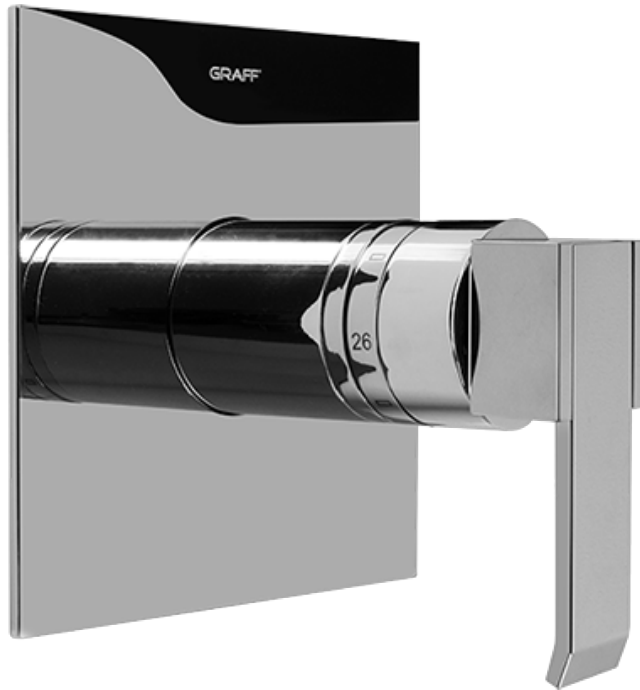

SHOWER
Ceiling-Mount Shower System
w/Diverter Valve
AQ5.000A-LM38S

GRAFF®

Information

- Wall-mounted, battery-powered controller and holder; controls LED chromotherapy lighting
- Rainfall, rain curtain and cascade water functions
- No-clog, easy-clean spray nozzles
- Showerhead flow rate ≤ 2.5 gpm
- Includes trim plate & handle and diverter valve
- ADA

SHOWER
Rough
G-8005

GRAFF®

Information

- 18.4 gpm @ 60 psi
- 3/4" universal inlets/outlets with female threads
- Built-in service stops
- Complete serviceability from front of all units
- Supplied with protective plastic cover
- Thermostatic valve uses a paraffin wax cartridge

Finishes

Polished
Chrome

SHOWER
Qubic SOLID Trim Plate w/Handle
G-8041-LM38S-T

GRAFF[®]

Information

- Single metal handle
- Decorative trim plate
- Use with G-8000 or G-8005 thermostatic rough valve
- To complete package, you must order rough valve
- ADA

Finishes

Polished
Chrome

G-8041

SHOWER
3-Way High Flow Transfer Rough
Valve WITH off function
G-8050

GRAFF®

Information

- Intended for use with Thermostatic Shower Systems
- 1/2" 3-way diverter valve with 3 outlets and off function
- Universal inlets/outlets with female threads
- Operates one function at a time
- Supplied with protective plastic cover
- CALGreen compliant depending on functions
- CALGreen