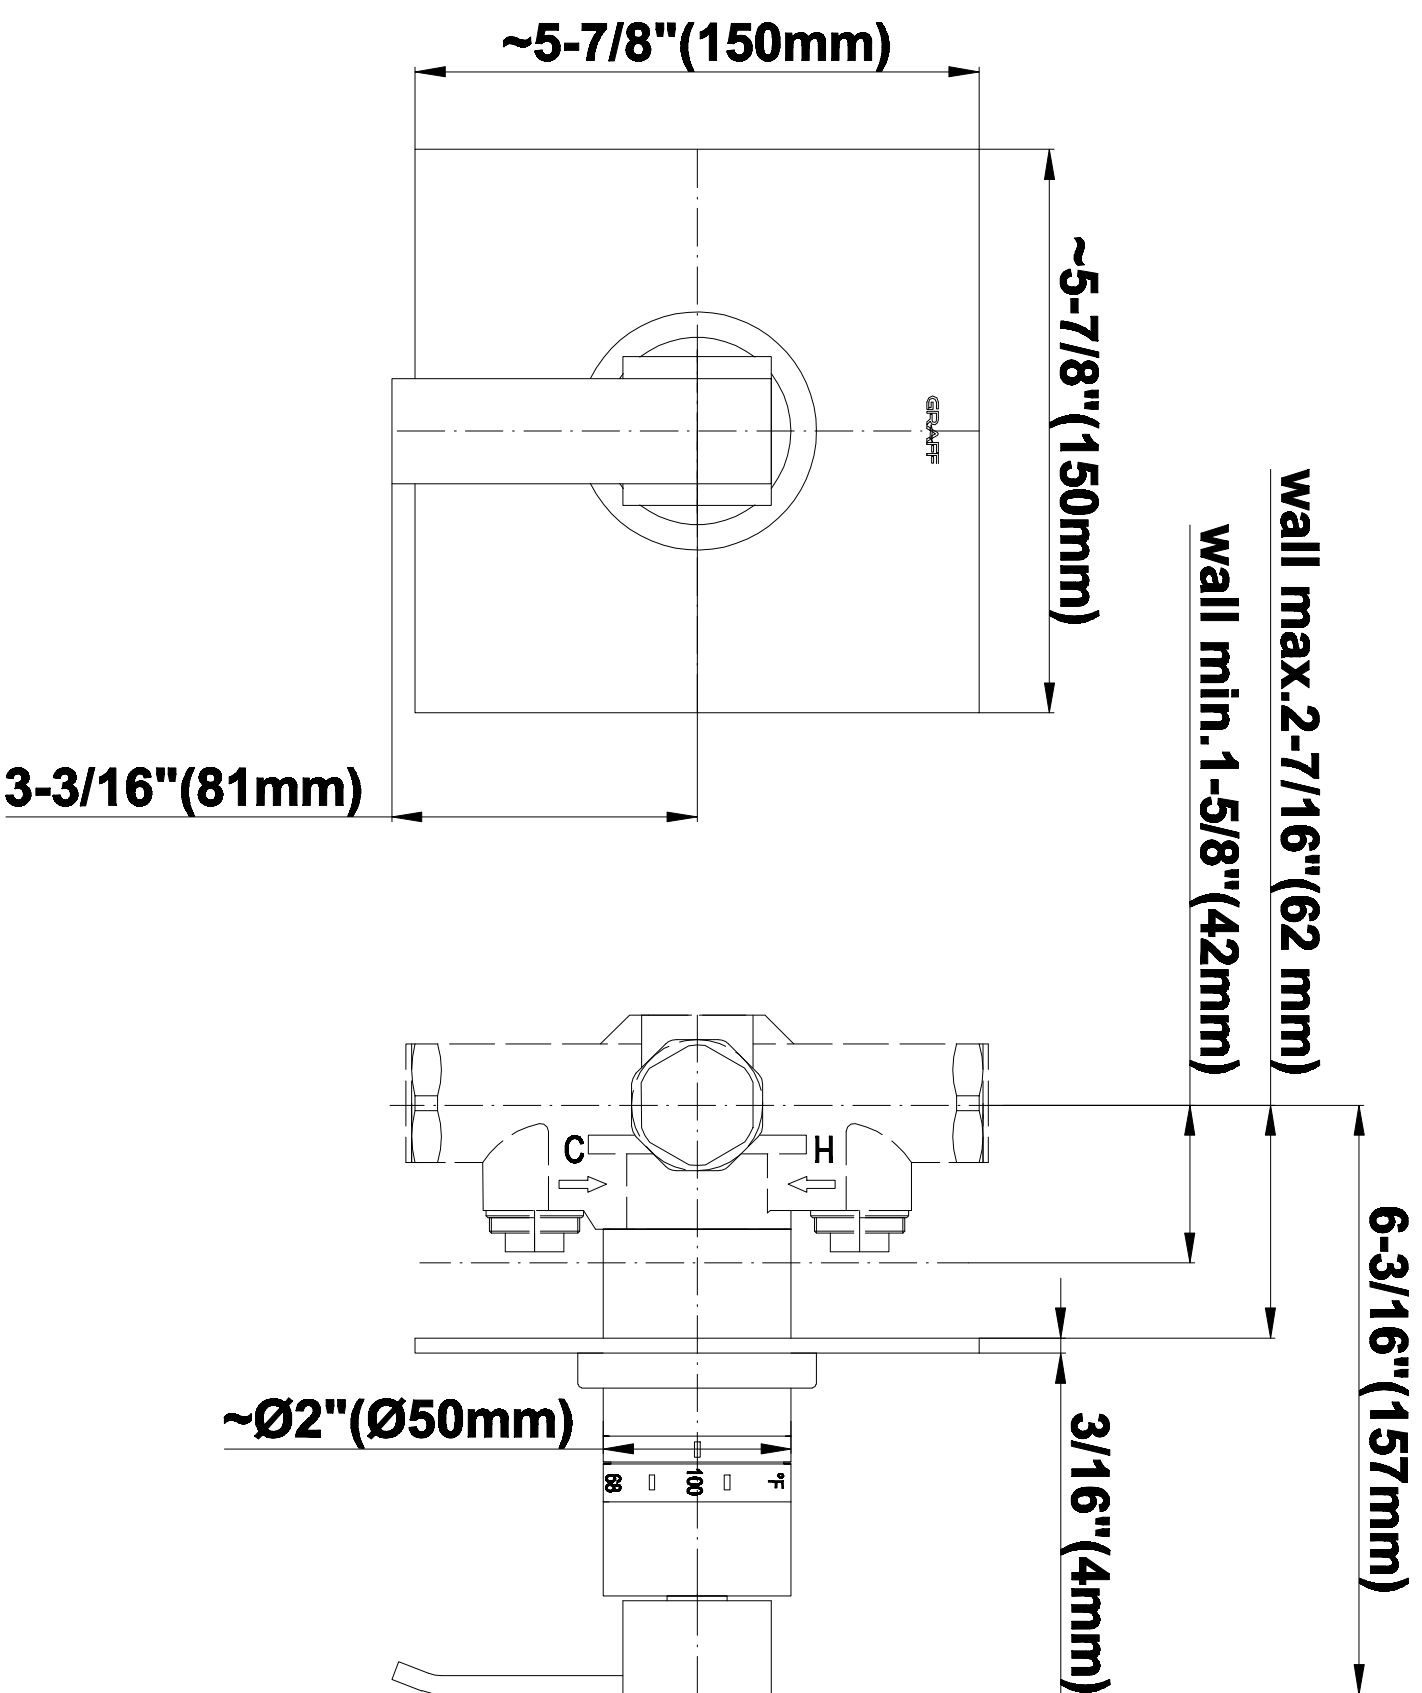

SHOWER
Ceiling-Mount Shower System
w/Diverter Valve
AQ5.000A-LM38S

GRAFF®

Information

- Wall-mounted, battery-powered controller and holder; controls LED chromotherapy lighting
- Rainfall, rain curtain and cascade water functions
- No-clog, easy-clean spray nozzles
- Showerhead flow rate ≤ 2.5 gpm
- Includes trim plate & handle and diverter valve
- ADA

SHOWER
Rough
G-8005

GRAFF®

Information

- 18.4 gpm @ 60 psi
- 3/4" universal inlets/outlets with female threads
- Built-in service stops
- Complete serviceability from front of all units
- Supplied with protective plastic cover
- Thermostatic valve uses a paraffin wax cartridge

Finishes

Polished
Chrome

SHOWER
Qubic SOLID Trim Plate w/Handle
G-8041-LM38S-T

GRAFF[®]

Information

- Single metal handle
- Decorative trim plate
- Use with G-8000 or G-8005 thermostatic rough valve
- To complete package, you must order rough valve
- ADA

Finishes

Polished
Chrome

G-8041

SHOWER
3-Way High Flow Transfer Rough
Valve WITH off function
G-8050

GRAFF®

Information

- Intended for use with Thermostatic Shower Systems
- 1/2" 3-way diverter valve with 3 outlets and off function
- Universal inlets/outlets with female threads
- Operates one function at a time
- Supplied with protective plastic cover
- CALGreen compliant depending on functions
- CALGreen