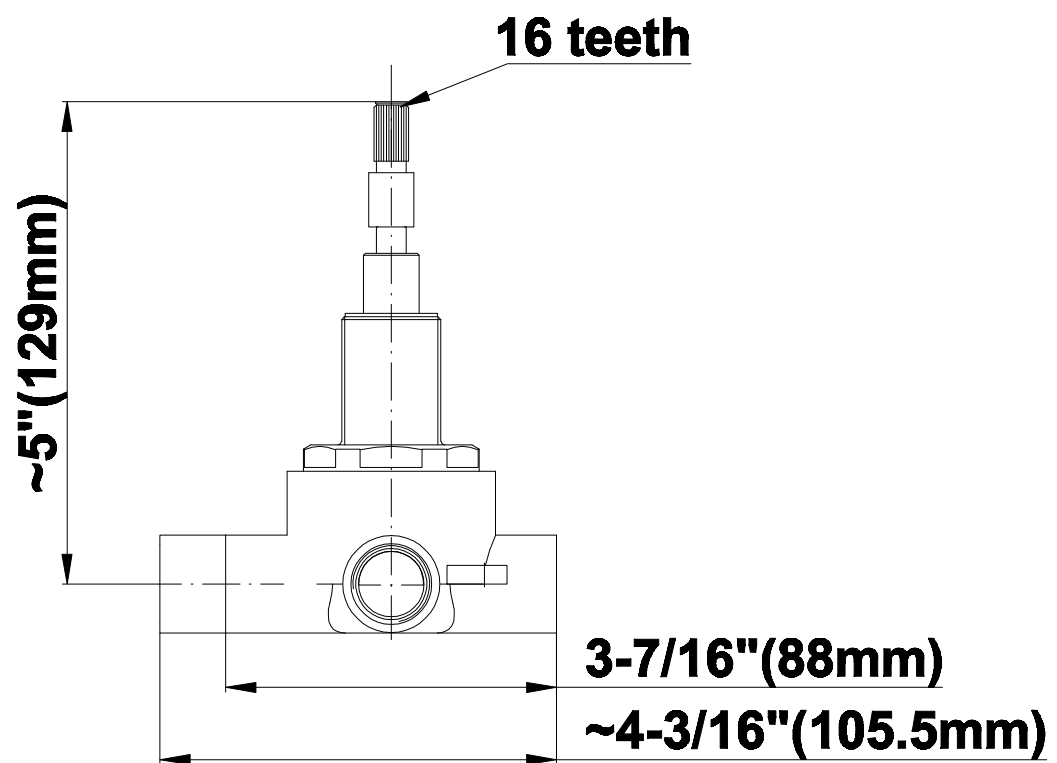

SHOWER
Rough
G-8005

GRAFF[®]

Information

- 18.4 gpm @ 60 psi
- 3/4" universal inlets/outlets with female threads
- Built-in service stops
- Complete serviceability from front of all units
- Supplied with protective plastic cover
- Thermostatic valve uses a paraffin wax cartridge

Finishes

Polished
Chrome

SHOWER
Fontaine SOLID Trim Plate
w/Handle
G-8041-C10S-T

GRAFF[®]

Information

- Single metal handle
- Decorative trim plate
- Use with G-8000 or G-8005 thermostatic rough valve
- To complete package, you must order rough valve
- This is a discontinued product. Please see below for similar product recommendations.

Finishes

Polished
Chrome

G-8041

SHOWER
3-Way High Flow Transfer Rough
Valve WITH off function
G-8050

GRAFF®

Information

- Intended for use with Thermostatic Shower Systems
- 1/2" 3-way diverter valve with 3 outlets and off function
- Universal inlets/outlets with female threads
- Operates one function at a time
- Supplied with protective plastic cover
- CALGreen compliant depending on functions
- CALGreen

Finishes

Polished
Chrome

G-8050

SHOWER
Fontaine Transfer Valve Trim
Plates and Handle
G-8066-C10S-T

GRAFF[®]

Information

- Single metal lever handle
- Decorative trim plate WITH off function
- Use with G-8050 (4-port thermostatic diverter valve w/stop)
- To complete package, you must order rough diverter valve
- This is a discontinued product. Please see below for similar product recommendations.