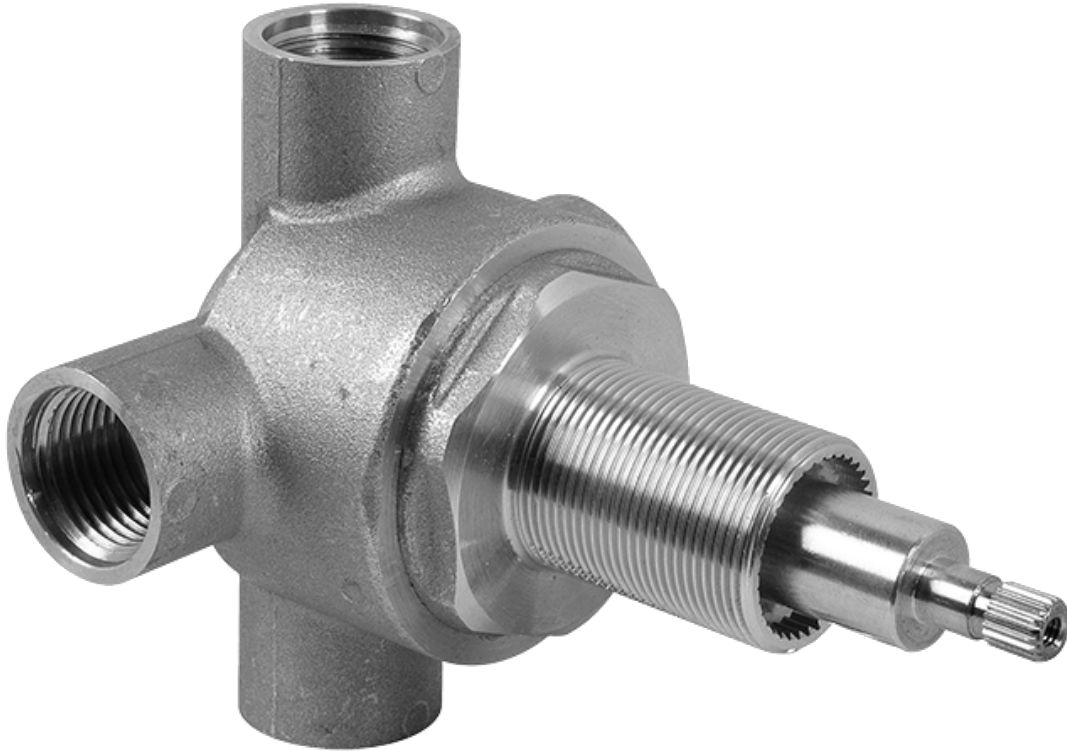

SHOWER
Ceiling-Mount Shower System
w/Diverter Valve
AQ5.000A-LM39S

GRAFF®

Information

- Wall-mounted, battery-powered controller and holder; controls LED chromotherapy lighting
- Rainfall, rain curtain and cascade water functions
- No-clog, easy-clean spray nozzles
- Showerhead flow rate ≤ 2.5 gpm
- Includes trim plate & handle and diverter valve
- ADA

Finishes

Polished
Chrome

SHOWER
Fontaine SOLID Trim Plate
w/Handle
G-8041-C10S-T

GRAFF[®]

Information

- Single metal handle
- Decorative trim plate
- Use with G-8000 or G-8005 thermostatic rough valve
- To complete package, you must order rough valve
- This is a discontinued product. Please see below for similar product recommendations.

Finishes

Polished
Chrome

G-8041

SHOWER
3-Way High Flow Transfer Rough
Valve WITH off function
G-8050

GRAFF®

Information

- Intended for use with Thermostatic Shower Systems
- 1/2" 3-way diverter valve with 3 outlets and off function
- Universal inlets/outlets with female threads
- Operates one function at a time
- Supplied with protective plastic cover
- CALGreen compliant depending on functions
- CALGreen

Finishes

Polished
Chrome

G-8050

SHOWER
Fontaine Transfer Valve Trim
Plates and Handle
G-8066-C10S-T

GRAFF[®]

Information

- Single metal lever handle
- Decorative trim plate WITH off function
- Use with G-8050 (4-port thermostatic diverter valve w/stop)
- To complete package, you must order rough diverter valve
- This is a discontinued product. Please see below for similar product recommendations.