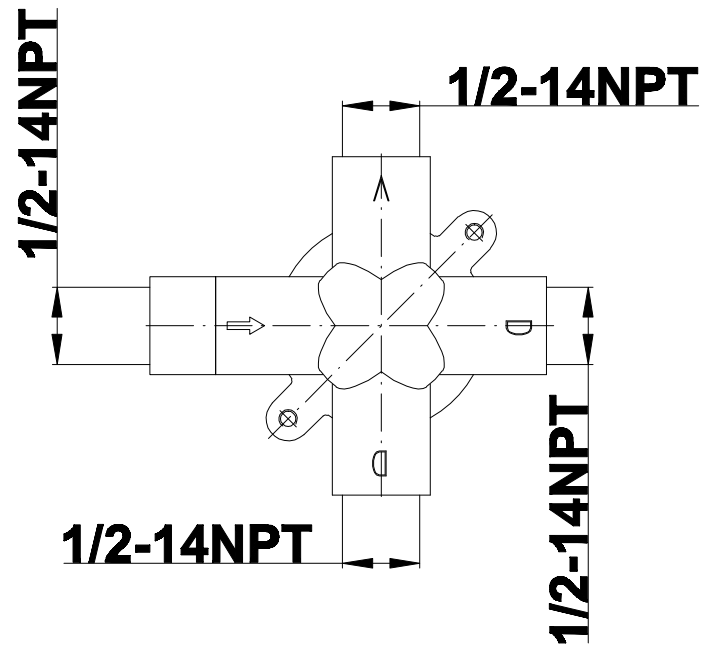

SHOWER
Rough
G-8005

GRAFF[®]

Information

- 18.4 gpm @ 60 psi
- 3/4" universal inlets/outlets with female threads
- Built-in service stops
- Complete serviceability from front of all units
- Supplied with protective plastic cover
- Thermostatic valve uses a paraffin wax cartridge

Finishes

Polished
Chrome

SHOWER
Fontaine SOLID Trim Plate
w/Handle
G-8041-C10S-T

GRAFF[®]

Information

- Single metal handle
- Decorative trim plate
- Use with G-8000 or G-8005 thermostatic rough valve
- To complete package, you must order rough valve
- This is a discontinued product. Please see below for similar product recommendations.

Finishes

Polished
Chrome

G-8041

SHOWER
3-Way High Flow Transfer Rough
Valve WITH off function
G-8050

GRAFF®

Information

- Intended for use with Thermostatic Shower Systems
- 1/2" 3-way diverter valve with 3 outlets and off function
- Universal inlets/outlets with female threads
- Operates one function at a time
- Supplied with protective plastic cover
- CALGreen compliant depending on functions
- CALGreen

Finishes

Polished
Chrome

G-8050

SHOWER
Fontaine Transfer Valve Trim
Plates and Handle
G-8066-C10S-T

GRAFF[®]

Information

- Single metal lever handle
- Decorative trim plate WITH off function
- Use with G-8050 (4-port thermostatic diverter valve w/stop)
- To complete package, you must order rough diverter valve
- This is a discontinued product. Please see below for similar product recommendations.