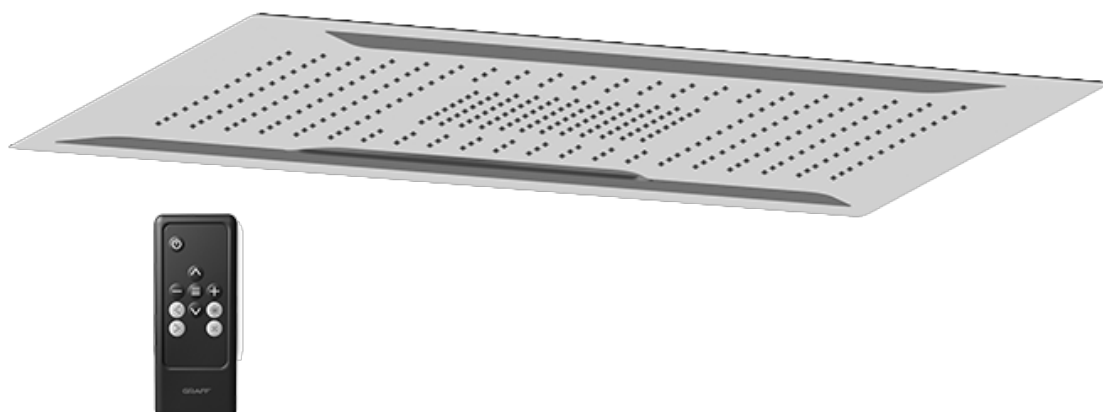

Finishes

Polished
Chrome

G-8041

SHOWER
3-Way High Flow Transfer Rough
Valve WITH off function
G-8050

GRAFF®

Information

- Intended for use with Thermostatic Shower Systems
- 1/2" 3-way diverter valve with 3 outlets and off function
- Universal inlets/outlets with female threads
- Operates one function at a time
- Supplied with protective plastic cover
- CALGreen compliant depending on functions
- CALGreen

Finishes

Polished
Chrome

G-8050

SHOWER
Fontaine Transfer Valve Trim
Plates and Handle
G-8066-C10S-T

GRAFF[®]

Information

- Single metal lever handle
- Decorative trim plate WITH off function
- Use with G-8050 (4-port thermostatic diverter valve w/stop)
- To complete package, you must order rough diverter valve
- This is a discontinued product. Please see below for similar product recommendations.

Finishes

Polished
Chrome

G-8066

SHOWER
Ceiling-Mount Showerhead
System
G-8221

GRAFF[®]

Information

- Rainfall, rain curtain and cascade water functions
- 6-color LED chromotherapy lighting
- Battery powered LED controller with wall-mounted holder
- No-clog, easy-clean spray nozzles
- Showerhead flow rate ≤ 1.8 max gpm
- CALGreen

Finishes

Polished
Chrome

G-8221-SP

Aqua-Sense Collection
Ceiling-Mount Showerhead

Product Features

- Rainfall, rain curtain and cascade water functions
- 6-color LED chromotherapy lighting
- Battery powered LED controller with wall-mounted holder
- No-clog, easy-clean spray nozzles
- Showerhead flow rate ≤ 1.8 max gpm