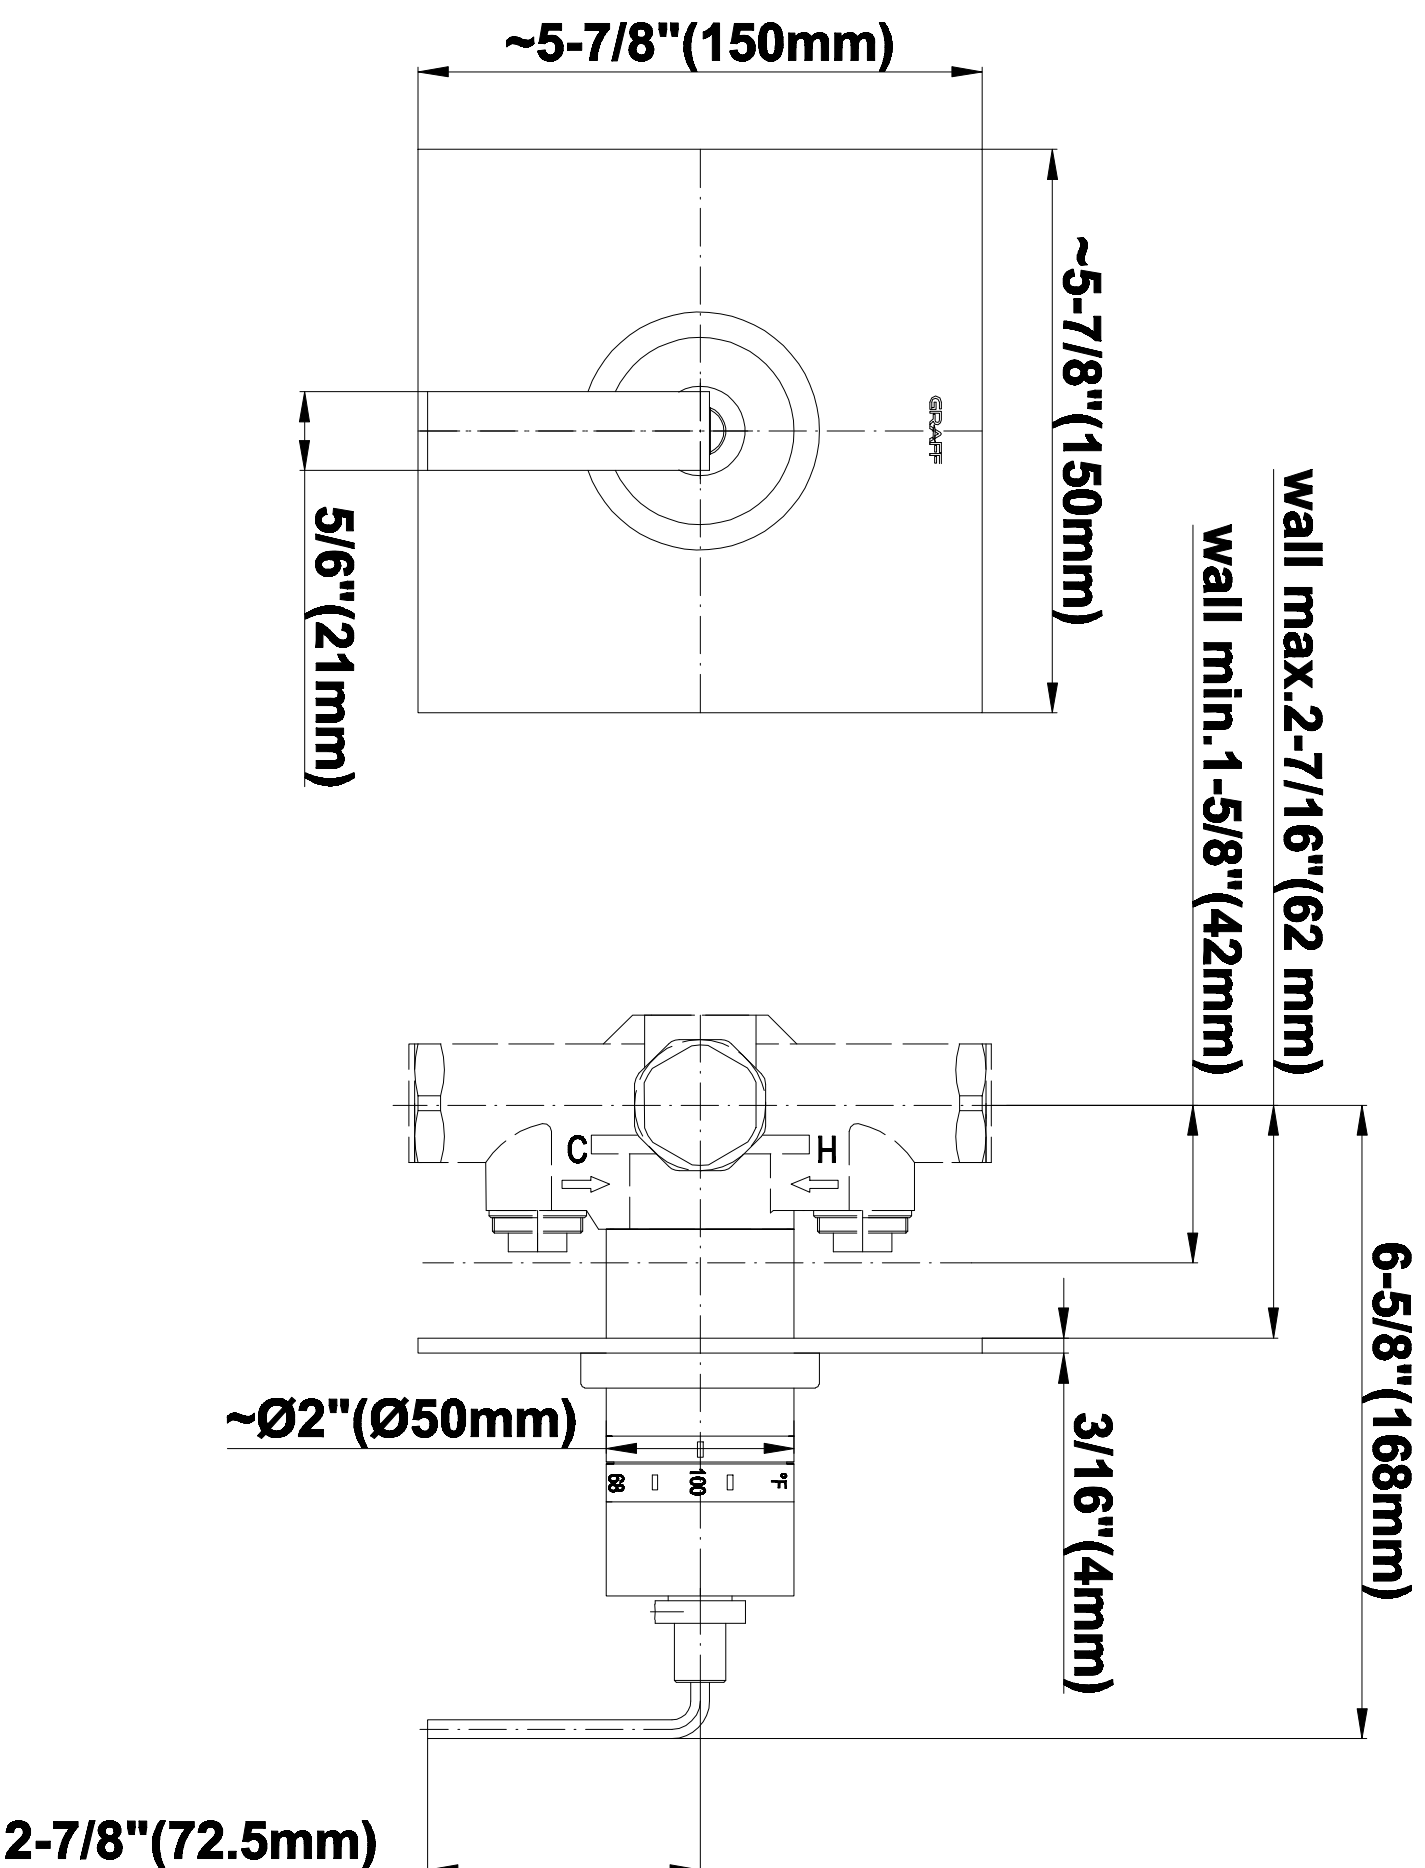

SHOWER
Ceiling-Mount Shower System
w/Diverter Valve
AQ5.000A-LM40S

GRAFF®

Information

- Wall-mounted, battery-powered controller and holder; controls LED chromotherapy lighting
- Rainfall, rain curtain and cascade water functions
- No-clog, easy-clean spray nozzles
- Showerhead flow rate ≤ 2.5 gpm
- Includes trim plate & handle and diverter valve
- ADA

SHOWER
Rough
G-8005

GRAFF®

Information

- 18.4 gpm @ 60 psi
- 3/4" universal inlets/outlets with female threads
- Built-in service stops
- Complete serviceability from front of all units
- Supplied with protective plastic cover
- Thermostatic valve uses a paraffin wax cartridge

Finishes

Polished
Chrome

SHOWER
Immersion SOLID Trim Plate
w/Handle
G-8041-LM40S-T

GRAFF[®]

Information

- Single metal handle
- Decorative trim plate
- Use with G-8000 or G-8005 thermostatic rough valve
- To complete package, you must order rough valve
- ADA

Finishes

Polished
Chrome

G-8041

SHOWER
3-Way High Flow Transfer Rough
Valve WITH off function
G-8050

GRAFF®

Information

- Intended for use with Thermostatic Shower Systems
- 1/2" 3-way diverter valve with 3 outlets and off function
- Universal inlets/outlets with female threads
- Operates one function at a time
- Supplied with protective plastic cover
- CALGreen compliant depending on functions
- CALGreen