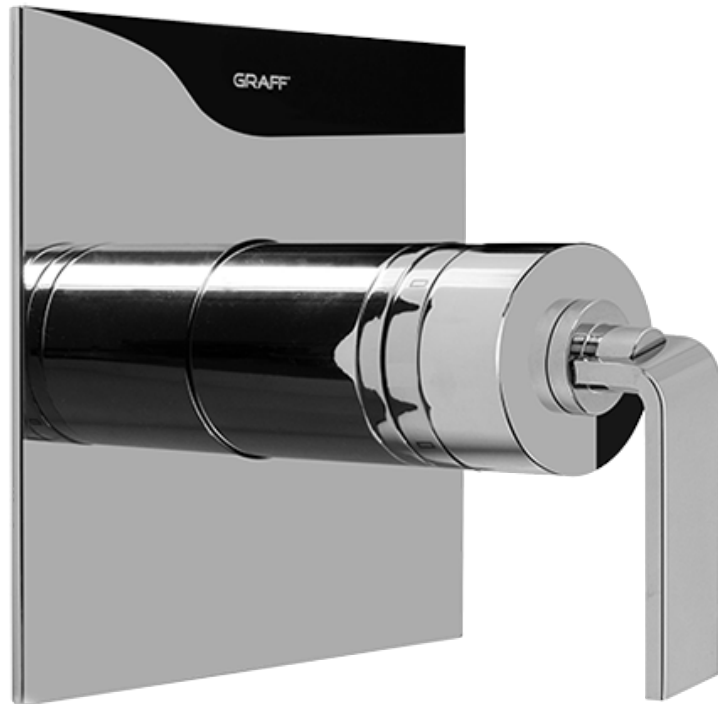

SHOWER
Ceiling-Mount Shower System
w/Diverter Valve
AQ5.000A-LM40S

GRAFF®

Information

- Wall-mounted, battery-powered controller and holder; controls LED chromotherapy lighting
- Rainfall, rain curtain and cascade water functions
- No-clog, easy-clean spray nozzles
- Showerhead flow rate ≤ 2.5 gpm
- Includes trim plate & handle and diverter valve
- ADA

SHOWER
Rough
G-8005

GRAFF®

Information

- 18.4 gpm @ 60 psi
- 3/4" universal inlets/outlets with female threads
- Built-in service stops
- Complete serviceability from front of all units
- Supplied with protective plastic cover
- Thermostatic valve uses a paraffin wax cartridge

Finishes

Polished
Chrome

SHOWER
Immersion SOLID Trim Plate
w/Handle
G-8041-LM40S-T

GRAFF[®]

Information

- Single metal handle
- Decorative trim plate
- Use with G-8000 or G-8005 thermostatic rough valve
- To complete package, you must order rough valve
- ADA

Finishes

Polished
Chrome

G-8041

SHOWER
3-Way High Flow Transfer Rough
Valve WITH off function
G-8050

GRAFF®

Information

- Intended for use with Thermostatic Shower Systems
- 1/2" 3-way diverter valve with 3 outlets and off function
- Universal inlets/outlets with female threads
- Operates one function at a time
- Supplied with protective plastic cover
- CALGreen compliant depending on functions
- CALGreen