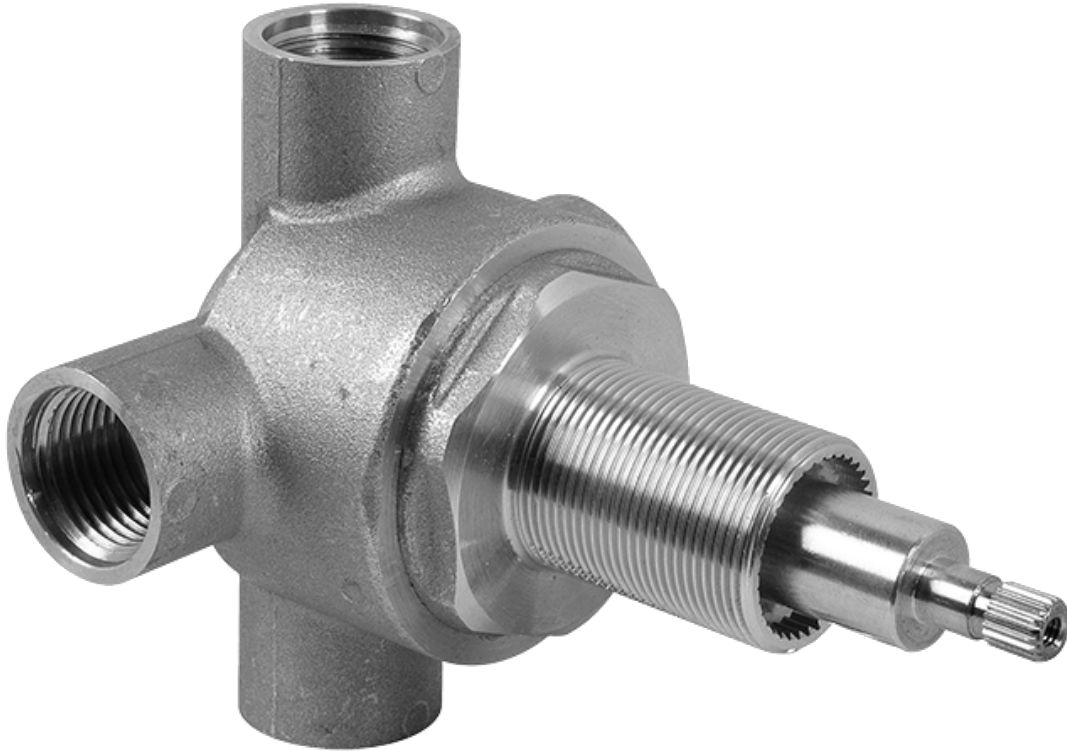

SHOWER
Ceiling-Mount Shower System
w/Diverter Valve
AQ5.000A-LM40S

GRAFF®

Information

- Wall-mounted, battery-powered controller and holder; controls LED chromotherapy lighting
- Rainfall, rain curtain and cascade water functions
- No-clog, easy-clean spray nozzles
- Showerhead flow rate ≤ 2.5 gpm
- Includes trim plate & handle and diverter valve
- ADA

Finishes

Polished
Chrome

SHOWER
Immersion SOLID Trim Plate
w/Handle
G-8041-LM40S-T

GRAFF[®]

Information

- Single metal handle
- Decorative trim plate
- Use with G-8000 or G-8005 thermostatic rough valve
- To complete package, you must order rough valve
- ADA

Finishes

Polished
Chrome

G-8041

SHOWER
3-Way High Flow Transfer Rough
Valve WITH off function
G-8050

GRAFF®

Information

- Intended for use with Thermostatic Shower Systems
- 1/2" 3-way diverter valve with 3 outlets and off function
- Universal inlets/outlets with female threads
- Operates one function at a time
- Supplied with protective plastic cover
- CALGreen compliant depending on functions
- CALGreen

Finishes

Polished
Chrome

G-8050

SHOWER
Immersion Transfer Valve Trim
Plates and Handle
G-8066-LM40S-T

GRAFF®

Information

- Single metal lever handle
- Decorative trim plate WITH off function
- Use with G-8050 (4-port thermostatic diverter valve w/stop)
- To complete package, you must order rough diverter valve
- ADA