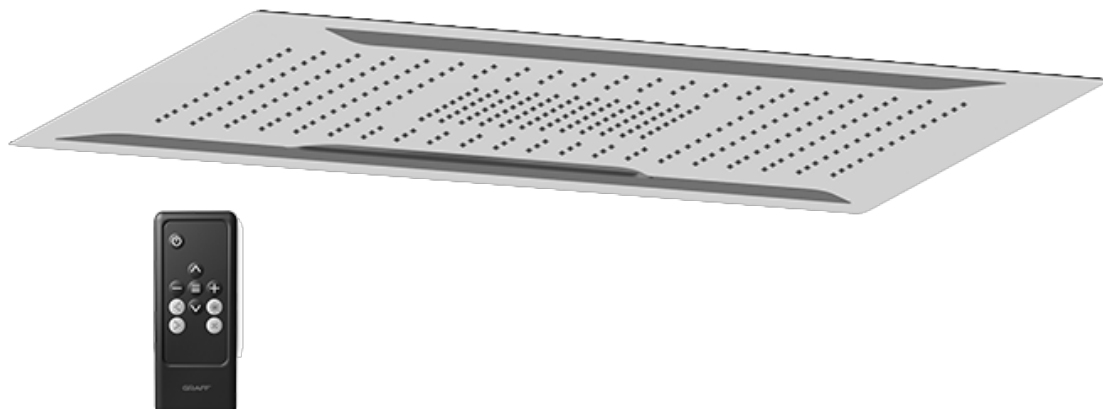

Finishes

Polished
Chrome

G-8041

SHOWER
3-Way High Flow Transfer Rough
Valve WITH off function
G-8050

GRAFF®

Information

- Intended for use with Thermostatic Shower Systems
- 1/2" 3-way diverter valve with 3 outlets and off function
- Universal inlets/outlets with female threads
- Operates one function at a time
- Supplied with protective plastic cover
- CALGreen compliant depending on functions
- CALGreen

Finishes

Polished
Chrome

G-8050

SHOWER
Immersion Transfer Valve Trim
Plates and Handle
G-8066-LM40S-T

GRAFF®

Information

- Single metal lever handle
- Decorative trim plate WITH off function
- Use with G-8050 (4-port thermostatic diverter valve w/stop)
- To complete package, you must order rough diverter valve
- ADA

Finishes

Polished
Chrome

G-8066

SHOWER
Ceiling-Mount Showerhead
System
G-8221

GRAFF®

Information

- Rainfall, rain curtain and cascade water functions
- 6-color LED chromotherapy lighting
- Battery powered LED controller with wall-mounted holder
- No-clog, easy-clean spray nozzles
- Showerhead flow rate ≤ 1.8 max gpm
- CALGreen

Finishes

Polished
Chrome

G-8221-SP

Aqua-Sense Collection
Ceiling-Mount Showerhead

Product Features

- Rainfall, rain curtain and cascade water functions
- 6-color LED chromotherapy lighting
- Battery powered LED controller with wall-mounted holder
- No-clog, easy-clean spray nozzles
- Showerhead flow rate ≤ 1.8 max gpm