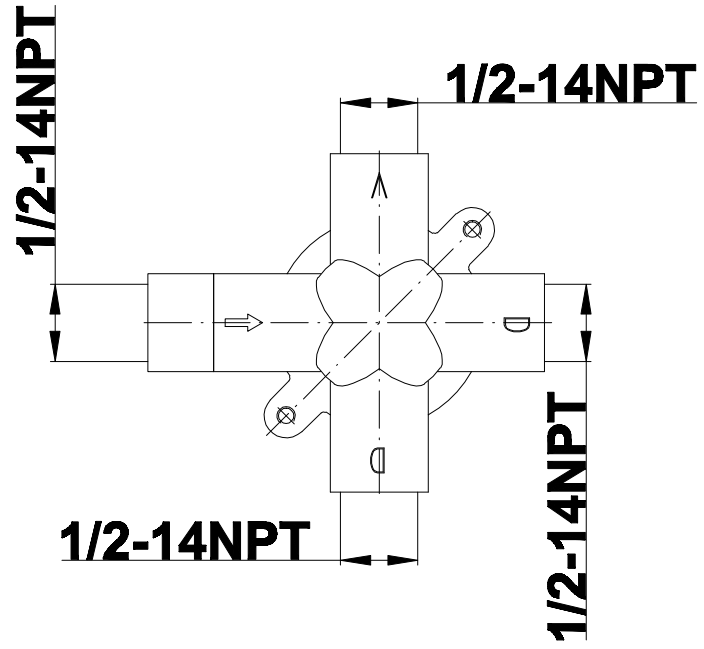

SHOWER
Rough
G-8005

GRAFF®

Information

- 18.4 gpm @ 60 psi
- 3/4" universal inlets/outlets with female threads
- Built-in service stops
- Complete serviceability from front of all units
- Supplied with protective plastic cover
- Thermostatic valve uses a paraffin wax cartridge

Finishes

Polished
Chrome

SHOWER
Immersion SOLID Trim Plate
w/Handle
G-8041-LM40S-T

GRAFF[®]

Information

- Single metal handle
- Decorative trim plate
- Use with G-8000 or G-8005 thermostatic rough valve
- To complete package, you must order rough valve
- ADA

Finishes

Polished
Chrome

G-8041

SHOWER
3-Way High Flow Transfer Rough
Valve WITH off function
G-8050

GRAFF®

Information

- Intended for use with Thermostatic Shower Systems
- 1/2" 3-way diverter valve with 3 outlets and off function
- Universal inlets/outlets with female threads
- Operates one function at a time
- Supplied with protective plastic cover
- CALGreen compliant depending on functions
- CALGreen

Finishes

Polished
Chrome

G-8050

SHOWER
Immersion Transfer Valve Trim
Plates and Handle
G-8066-LM40S-T

GRAFF®

Information

- Single metal lever handle
- Decorative trim plate WITH off function
- Use with G-8050 (4-port thermostatic diverter valve w/stop)
- To complete package, you must order rough diverter valve
- ADA