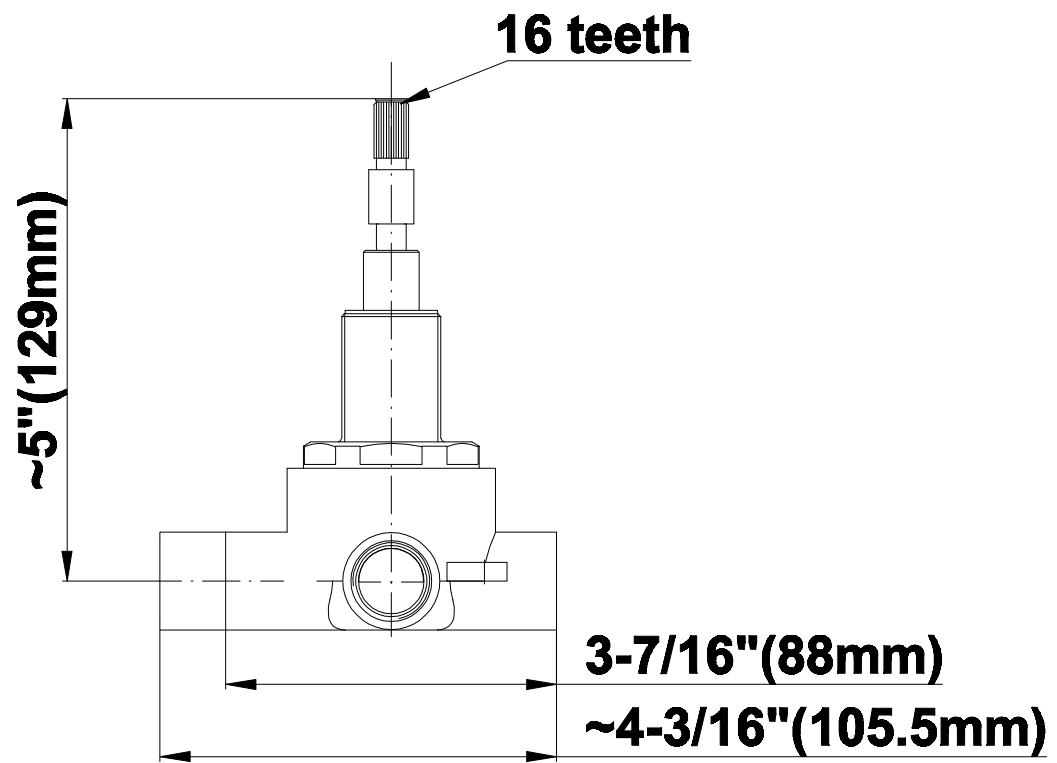

SHOWER
Rough
G-8005

GRAFF®

Information

- 18.4 gpm @ 60 psi
- 3/4" universal inlets/outlets with female threads
- Built-in service stops
- Complete serviceability from front of all units
- Supplied with protective plastic cover
- Thermostatic valve uses a paraffin wax cartridge

Finishes

Polished
Chrome

SHOWER
Immersion SOLID Trim Plate
w/Handle
G-8041-LM40S-T

GRAFF[®]

Information

- Single metal handle
- Decorative trim plate
- Use with G-8000 or G-8005 thermostatic rough valve
- To complete package, you must order rough valve
- ADA

Finishes

Polished
Chrome

G-8041

SHOWER
3-Way High Flow Transfer Rough
Valve WITH off function
G-8050

GRAFF®

Information

- Intended for use with Thermostatic Shower Systems
- 1/2" 3-way diverter valve with 3 outlets and off function
- Universal inlets/outlets with female threads
- Operates one function at a time
- Supplied with protective plastic cover
- CALGreen compliant depending on functions
- CALGreen

Finishes

Polished
Chrome

G-8050

SHOWER
Immersion Transfer Valve Trim
Plates and Handle
G-8066-LM40S-T

GRAFF®

Information

- Single metal lever handle
- Decorative trim plate WITH off function
- Use with G-8050 (4-port thermostatic diverter valve w/stop)
- To complete package, you must order rough diverter valve
- ADA