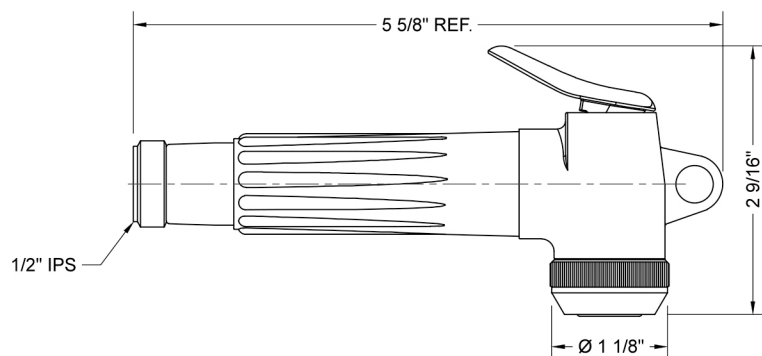

Bidet Rinsing Spray 071

Model #: B071-

FEATURES:

- Brass power spray bidet handshower
- 1/2" Male threads
- On/off trigger operation
- Available as shown, Chrome with white handle
- Note:
 - Separate shut off valve required when installing this item
 - Water must be turned off when not in use

AVAILABLE FINISHES:

Polished Chrome (PCH)

SPECIFICATION DRAWING:

SPRAY PATTERNS:

Power Spray