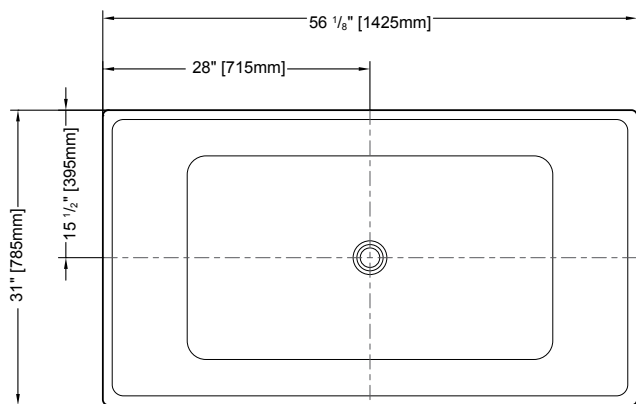

CALANDO petite

56" L x 31" W x 23" H • Capacity: 77 US gal
1425 mm L x 785 mm W x 580 mm H • Capacity: 292 L

MODEL	PRICE	TUB COLOR
BCA5631-18	$2,865	White
<i>Tub comes with both Chrome and Brushed Nickel drain finishes.</i>		
NEW <i>Optional matte black drain cover available DRAINCOVER-33 $30</i>