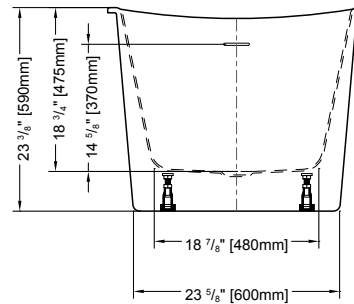

OPERETTA

63" L x 30" W x 29" H • Capacity: 52 US gal
1600 mm L x 750 mm W x 740 mm H • Capacity: 195 L

MODEL	PRICE	TUB COLOR
BOP6329-18	$3,063	White
<i>Tub comes with both Chrome and Brushed Nickel drain finishes.</i>		
NEW <i>Optional matte black drain cover available DRAINCOVER-33 $30</i>