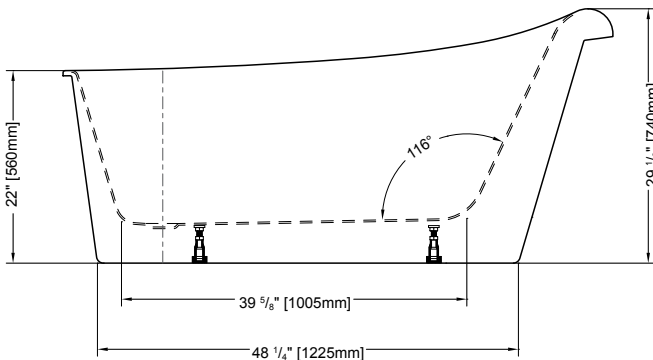

OPERETTA

63" L x 30" W x 29" H • Capacity: 52 US gal
1600 mm L x 750 mm W x 740 mm H • Capacity: 195 L

MODEL	PRICE	TUB COLOR
BOP6329-18	$3,063	White
<i>Tub comes with both Chrome and Brushed Nickel drain finishes.</i>		
NEW <i>Optional matte black drain cover available DRAINCOVER-33 $30</i>