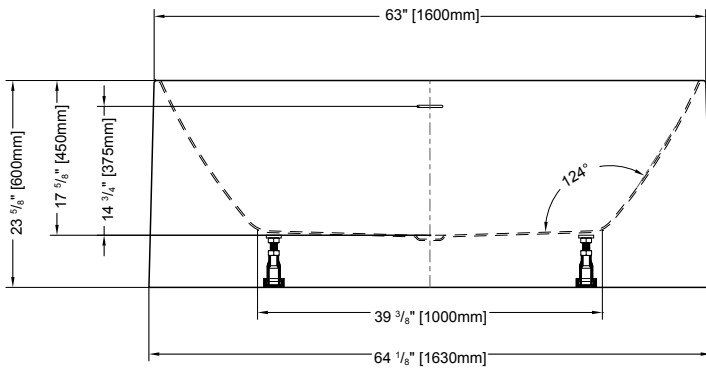

CELESTA

63" L x 32" W x 24" H • Capacity: 74 US gal
1600 mm L x 830 mm W x 600 mm H • Capacity: 282 L

MODEL	PRICE	TUB COLOR
BCE6331-18	$2,816	White
Tub comes with both Chrome and Brushed Nickel drain finishes.		
NEW Optional matte black drain cover available DRAINCOVER-33 $30