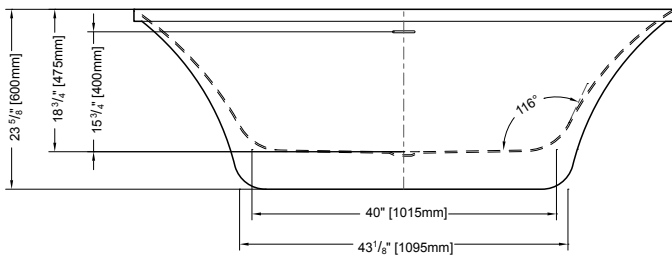

PRELUDE

71" L x 36" W x 24" H • Capacity: 74 US gal
1800 mm L x 900 mm W x 600 mm H • Capacity: 280 L

MODEL	PRICE	TUB COLOR
BPR7035-18	$2,524	White
Tub comes with both Chrome and Brushed Nickel drain finishes.		
NEW Optional matte black drain cover available DRAINCOVER-33 $30