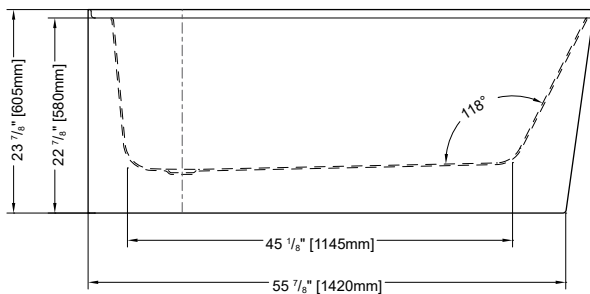

MODEL	PRICE	TUB COLOR
BAK5929R-18	\$3,047	White
BAK5929L-18	\$3,047	White

Drain and overflow not included. See SlideOn™ drain option on page 52.

BAK5929R

Right-side drain

BAK5929L

Left-side drain

Tolerance on dimensions: ± 1/4" (6 mm)