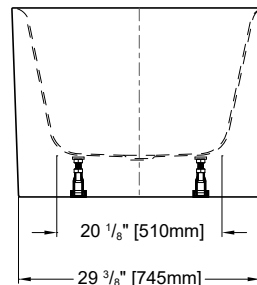

REFRAIN

57" L x 31" W x 23" H • Capacity: 63 US gal
1450 mm L x 790 mm W x 585 mm H • Capacity: 240 L

MODEL	PRICE	TUB COLOR
BRE5731-18	$2,732	White
<i>Tub comes with both Chrome and Brushed Nickel drain finishes.</i>		
NEW <i>Optional matte black drain cover available DRAINCOVER-33 $30</i>