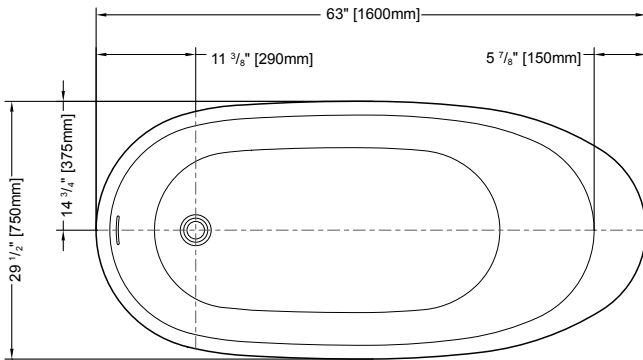

OPERETTA

63" L x 30" W x 29" H • Capacity: 52 US gal
1600 mm L x 750 mm W x 740 mm H • Capacity: 195 L

MODEL	PRICE	TUB COLOR
BOP6329-18	$3,063	White
<i>Tub comes with both Chrome and Brushed Nickel drain finishes.</i>		
NEW <i>Optional matte black drain cover available DRAINCOVER-33 $30</i>