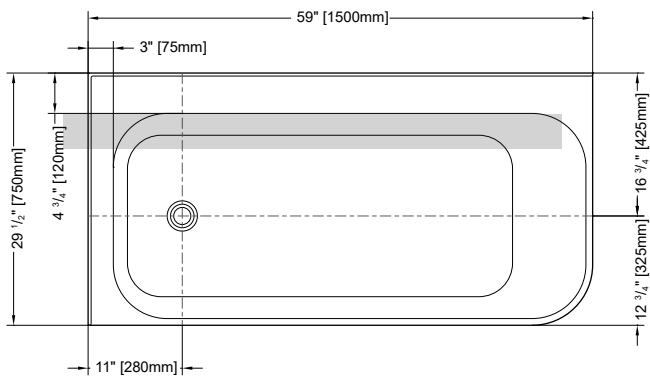

BAK5929L

Left-side drain