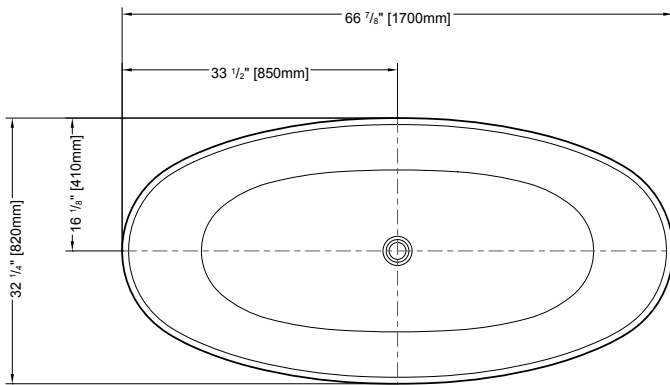

VOCE grande

67" L x 32" W x 23" H • Capacity: 78 US gal
1700 mm L x 820 mm W x 580 mm H • Capacity: 295 L

MODEL	PRICE	TUB COLOR
BV06732-18	$3,160	White
<i>Tub comes with both Chrome and Brushed Nickel drain finishes.</i>		
NEW <i>Optional matte black drain cover available DRAINCOVER-33 $30</i>