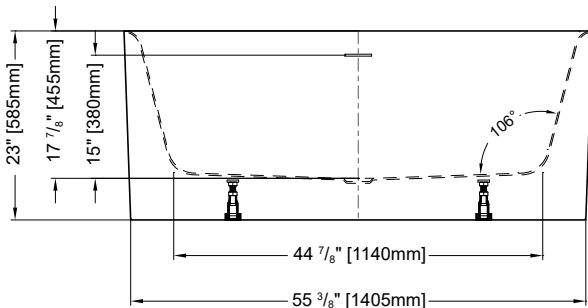

REFRAIN

57" L x 31" W x 23" H • Capacity: 63 US gal
1450 mm L x 790 mm W x 585 mm H • Capacity: 240 L

MODEL	PRICE	TUB COLOR
BRE5731-18	$2,732	White
<i>Tub comes with both Chrome and Brushed Nickel drain finishes.</i>		
NEW <i>Optional matte black drain cover available DRAINCOVER-33 $30</i>