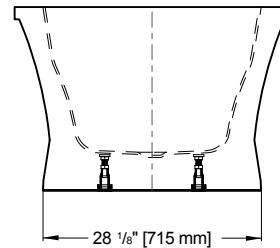

FORTISSIMO

71" L x 36" W x 24" H • Capacity: 74 US gal
1800 mm L x 900 mm W x 600 mm H • Capacity: 280 L

MODEL	PRICE	TUB COLOR
BF07035-18	$3,044	White
Tub comes with both Chrome and Brushed Nickel drain finishes.		
NEW Optional matte black drain cover available DRAINCOVER-33 $30