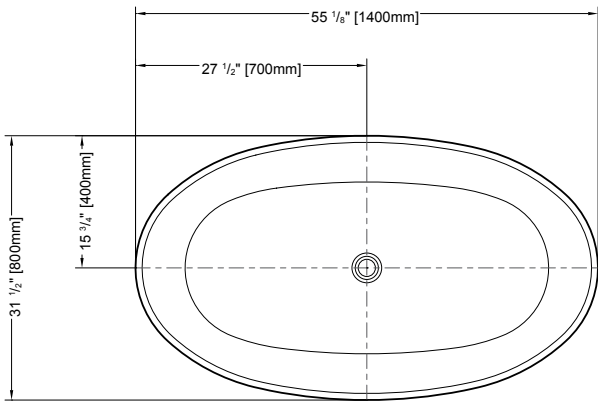

VOCE petite

55" L x 32" W x 24" H • Capacity: 67 US gal
1400 mm L x 800 mm W x 610 mm H • Capacity: 254 L

MODEL	PRICE	TUB COLOR
BV05531-18	$2,963	White
<i>Tub comes with both Chrome and Brushed Nickel drain finishes.</i>		
NEW <i>Optional matte black drain cover available DRAINCOVER-33 $30</i>