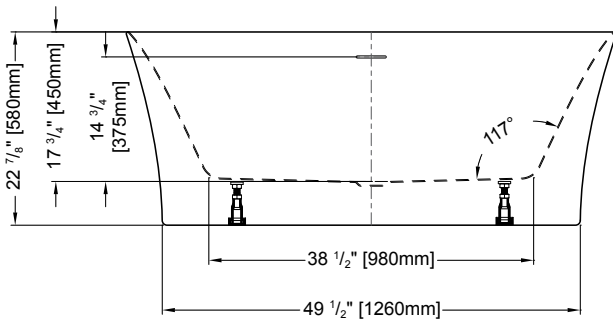

ALTO petite

new

58" L x 31 1/2" W x 23" H • Capacity: 62 US gal
1475mm L x 800mm W x 580mm H • Capacity: 235 L

MODEL	PRICE	TUB COLOR
BAL5831-18	$2,779	White
<i>Tub comes with both Chrome and Brushed Nickel drain finishes.</i>		
NEW <i>Optional matte black drain cover available DRAINCOVER-33 $30</i>