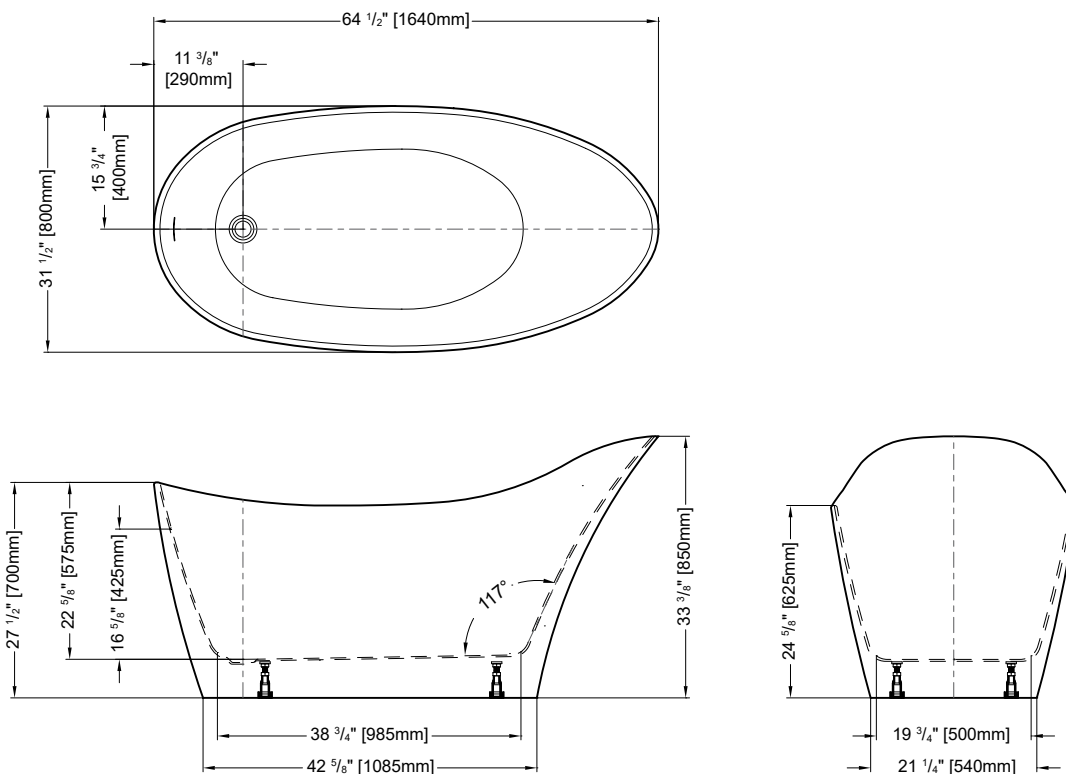

MOLTO

65" L x 32" W x 34" H • Capacity: 67 US gal
1640 mm L x 800 mm W x 850 mm H • Capacity: 254 L

MODEL	PRICE	TUB COLOR
BM06431-18	$3,525	White
<i>Tub comes with both Chrome and Brushed Nickel drain finishes.</i>		
NEW <i>Optional matte black drain cover available DRAINCOVER-33 $30</i>