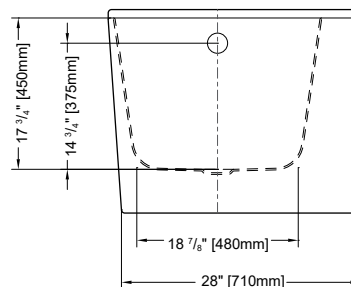

BAK5929L

Left-side drain