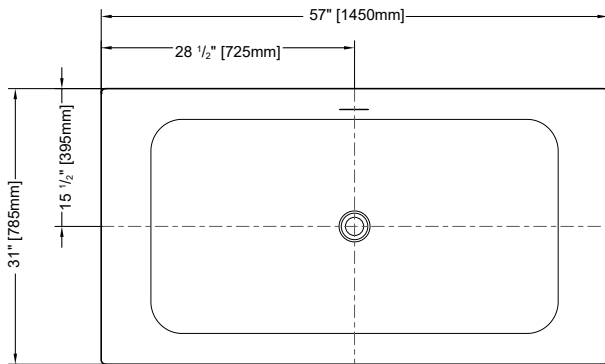

ACCOUSTIC

57" L x 31" W x 23" H • Capacity: 75 US gal
1450 mm L x 785 mm W x 585 mm H • Capacity: 284 L

MODEL	PRICE	TUB COLOR
BAC5731-18	$2,841	White
<i>Tub comes with both Chrome and Brushed Nickel drain finishes.</i>		
NEW <i>Optional matte black drain cover available DRAINCOVER-33 $30</i>