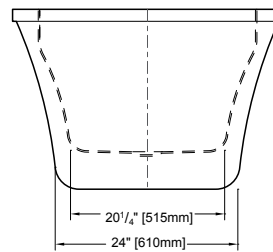

PRELUDE

71" L x 36" W x 24" H • Capacity: 74 US gal
1800 mm L x 900 mm W x 600 mm H • Capacity: 280 L

MODEL	PRICE	TUB COLOR
BPR7035-18	$2,524	White
Tub comes with both Chrome and Brushed Nickel drain finishes.		
NEW Optional matte black drain cover available DRAINCOVER-33 $30