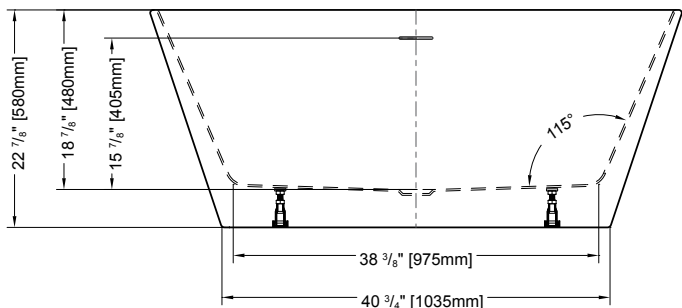

CALANDO petite

56" L x 31" W x 23" H • Capacity: 77 US gal
1425 mm L x 785 mm W x 580 mm H • Capacity: 292 L

MODEL	PRICE	TUB COLOR
BCA5631-18	$2,865	White
<i>Tub comes with both Chrome and Brushed Nickel drain finishes.</i>		
NEW <i>Optional matte black drain cover available DRAINCOVER-33 $30</i>