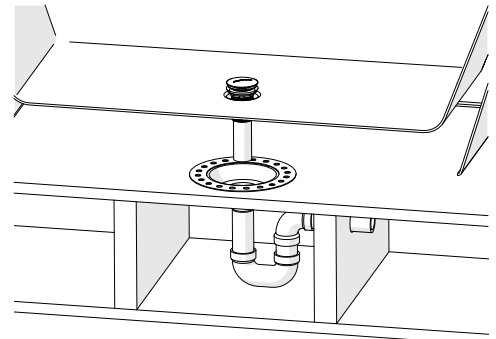

Installation

- Use 5" hole saw to cut sub floor (not included)
- Cutting template included
- Secure deck flange with 6 screws (not included)
- Do not cut the brass tailpiece as this may cause a leak
- Simply slip brass tail into the RapidConnect® and your water tight installation is complete