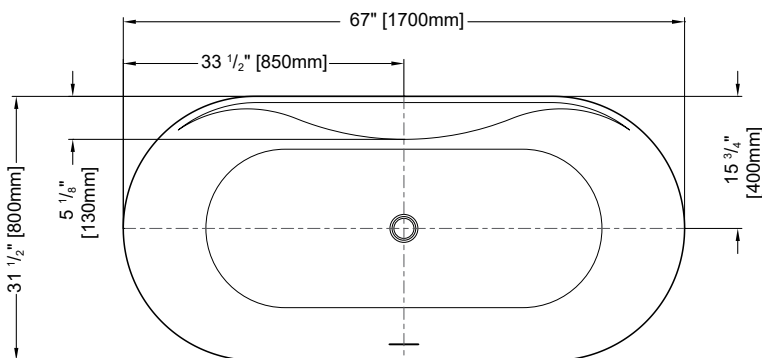

ALTO grande

new

67" L x 31 1/2" W x 23" H • Capacity: 67 US gal
1700mm L x 800mm W x 580mm H • Capacity: 255 L

MODEL	PRICE	TUB COLOR
BAL6731-18	$2,944	White
Tub comes with both Chrome and Brushed Nickel drain finishes.		
NEW Optional matte black drain cover available DRAINCOVER-33 $30