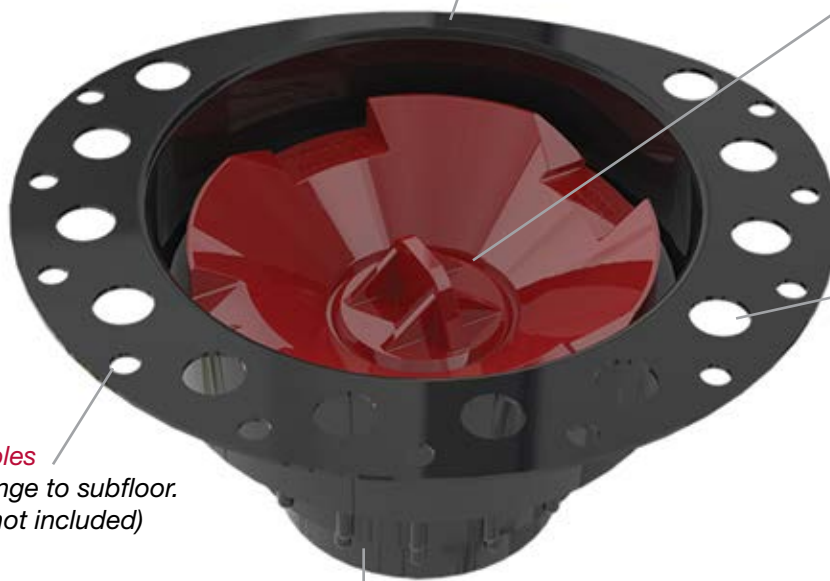

ABS model:	DRAINRC-T-ABS \$318
PVC model:	DRAINRC-T-PVC \$318
Cast Iron model:	DRAINRC-T-CI \$383

CRESCENT grande

MODEL BCR7931-18

www.fleurco.com • www.ariatubs.com

 FLEURCO™

**NEW and
IMPROVED**

RapidConnect®

**Freestanding tub
installation made easy**

Asymmetrical Design
Makes installation easier.

Deck Plate
18 Gauge Epoxy coated
Metal Deck Flange.

Snap-off Test Cap
Keeps Debris out during construction.
Snap off after testing. Will not fall in drain.