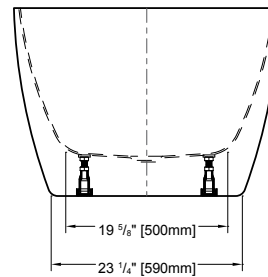

VOCE grande

67" L x 32" W x 23" H • Capacity: 78 US gal
1700 mm L x 820 mm W x 580 mm H • Capacity: 295 L

MODEL	PRICE	TUB COLOR
BV06732-18	$3,160	White
<i>Tub comes with both Chrome and Brushed Nickel drain finishes.</i>		
NEW <i>Optional matte black drain cover available DRAINCOVER-33 $30</i>