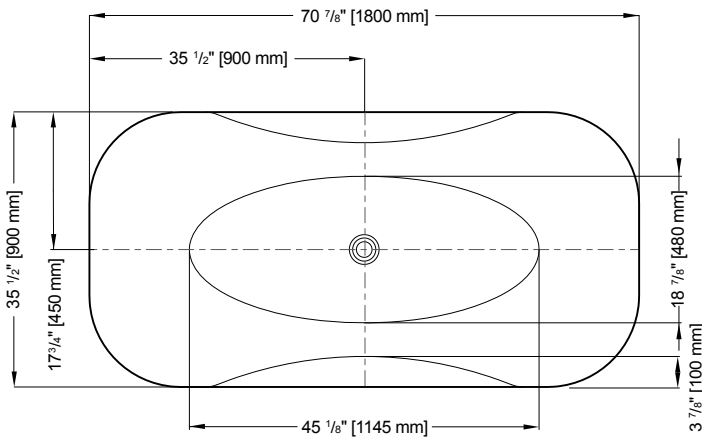

FORTISSIMO

71" L x 36" W x 24" H • Capacity: 74 US gal
1800 mm L x 900 mm W x 600 mm H • Capacity: 280 L

MODEL	PRICE	TUB COLOR
BF07035-18	$3,044	White
Tub comes with both Chrome and Brushed Nickel drain finishes.		
NEW Optional matte black drain cover available DRAINCOVER-33 $30