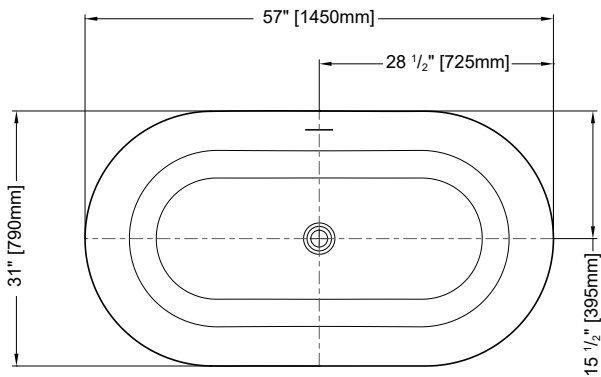

REFRAIN

57" L x 31" W x 23" H • Capacity: 63 US gal
1450 mm L x 790 mm W x 585 mm H • Capacity: 240 L

MODEL	PRICE	TUB COLOR
BRE5731-18	$2,732	White
<i>Tub comes with both Chrome and Brushed Nickel drain finishes.</i>		
NEW <i>Optional matte black drain cover available DRAINCOVER-33 $30</i>