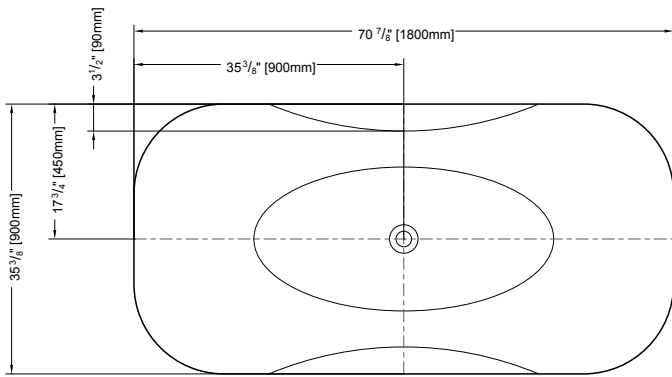

PRELUDE

71" L x 36" W x 24" H • Capacity: 74 US gal
1800 mm L x 900 mm W x 600 mm H • Capacity: 280 L

MODEL	PRICE	TUB COLOR
BPR7035-18	$2,524	White
Tub comes with both Chrome and Brushed Nickel drain finishes.		
NEW Optional matte black drain cover available DRAINCOVER-33 $30