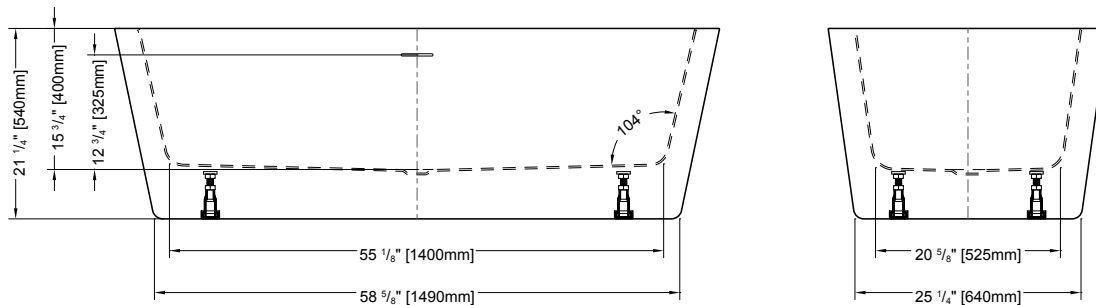

ADAGIO

69" L x 31" W x 21" H • Capacity: 59 US gal
1745 mm L x 795 mm W x 540 mm H • Capacity: 223 L

MODEL	PRICE	TUB COLOR
BAD6831-18	$2,639	White
<i>Tub comes with both Chrome and Brushed Nickel drain finishes.</i>		
NEW <i>Optional matte black drain cover available DRAINCOVER-33 $30</i>