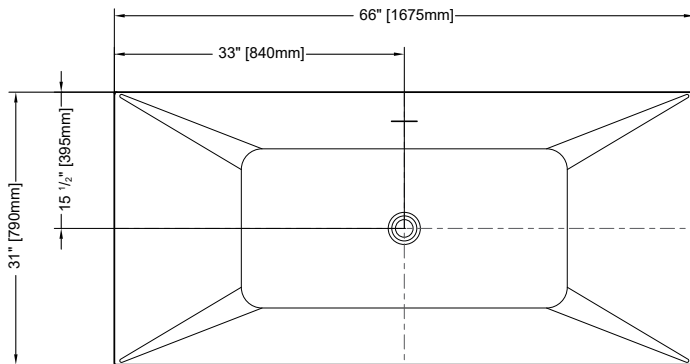

BRAVURA

66" L x 31" W x 23" H • Capacity: 60 US gal
1675 mm L x 790 mm W x 585 mm H • Capacity: 227 L

MODEL	PRICE	TUB COLOR
BBR6631-18	$3,179	White
Tub comes with both Chrome and Brushed Nickel drain finishes.		
NEW Optional matte black drain cover available DRAINCOVER-33 $30