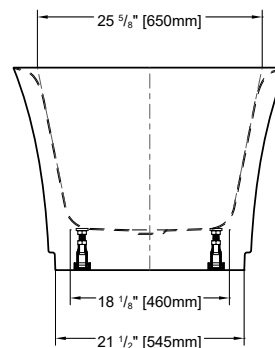

BRAVURA

66" L x 31" W x 23" H • Capacity: 60 US gal
1675 mm L x 790 mm W x 585 mm H • Capacity: 227 L

MODEL	PRICE	TUB COLOR
BBR6631-18	$3,179	White
Tub comes with both Chrome and Brushed Nickel drain finishes.		
NEW Optional matte black drain cover available DRAINCOVER-33 $30