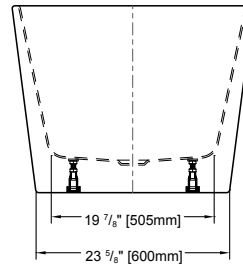

CALANDO grande

69" L x 30" W x 23" H • Capacity: 88 US gal
1750 mm L x 750 mm W x 580 mm H • Capacity: 333 L

MODEL	PRICE	TUB COLOR
BCA6829-18	$3,179	White
Tub comes with both Chrome and Brushed Nickel drain finishes.		
NEW Optional matte black drain cover available DRAINCOVER-33 $30