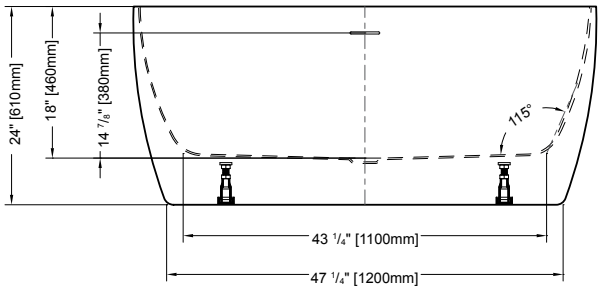

VOCE petite

55" L x 32" W x 24" H • Capacity: 67 US gal
1400 mm L x 800 mm W x 610 mm H • Capacity: 254 L

MODEL	PRICE	TUB COLOR
BV05531-18	$2,963	White
<i>Tub comes with both Chrome and Brushed Nickel drain finishes.</i>		
NEW <i>Optional matte black drain cover available DRAINCOVER-33 $30</i>