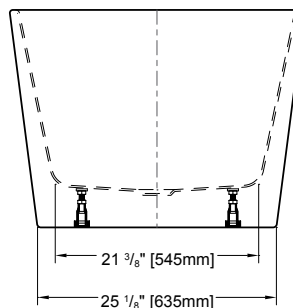

CALANDO petite

56" L x 31" W x 23" H • Capacity: 77 US gal
1425 mm L x 785 mm W x 580 mm H • Capacity: 292 L

MODEL	PRICE	TUB COLOR
BCA5631-18	$2,865	White
<i>Tub comes with both Chrome and Brushed Nickel drain finishes.</i>		
NEW <i>Optional matte black drain cover available DRAINCOVER-33 $30</i>