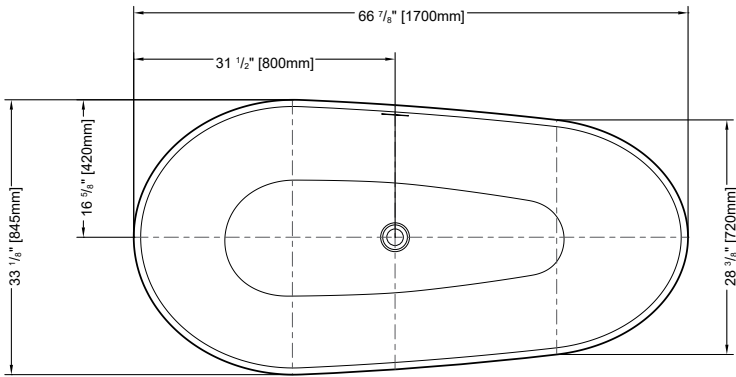

BURLETTA

67" L x 33" W x 23" H • Capacity: 79 US gal
1700 mm L x 845 mm W x 580 mm H • Capacity: 300 L

MODEL	PRICE	TUB COLOR
BBU6733-18	$3,315	White
<i>Tub comes with both Chrome and Brushed Nickel drain finishes.</i>		
NEW <i>Optional matte black drain cover available DRAINCOVER-33 $30</i>