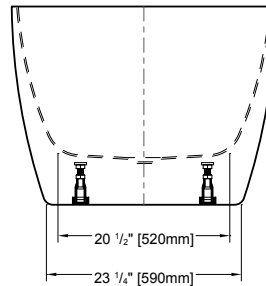

VOCE petite

55" L x 32" W x 24" H • Capacity: 67 US gal
1400 mm L x 800 mm W x 610 mm H • Capacity: 254 L

MODEL	PRICE	TUB COLOR
BV05531-18	$2,963	White
<i>Tub comes with both Chrome and Brushed Nickel drain finishes.</i>		
NEW <i>Optional matte black drain cover available DRAINCOVER-33 $30</i>