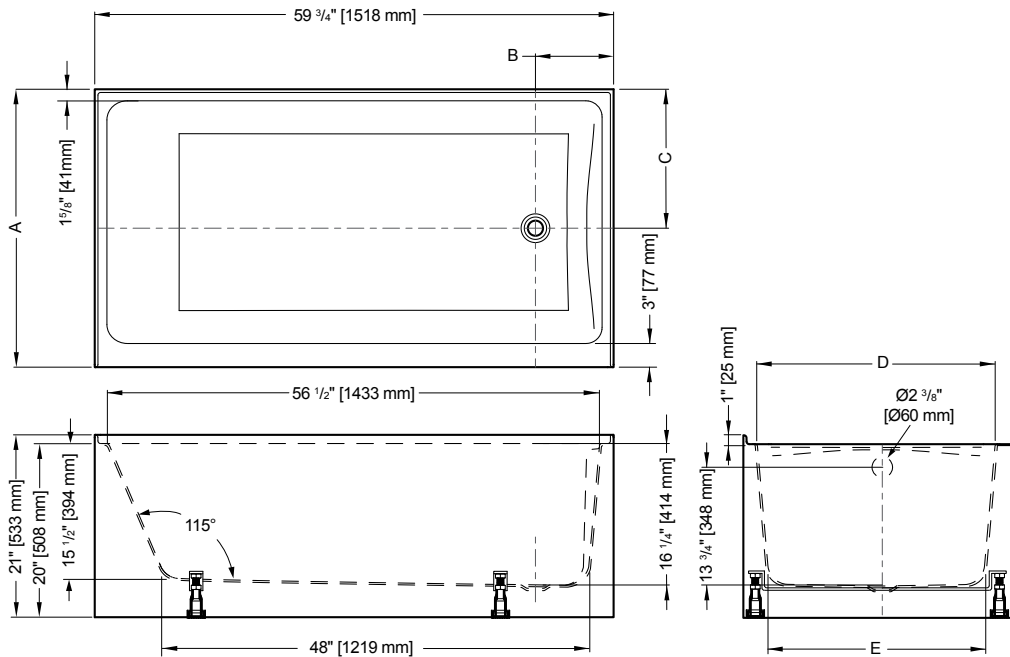

MUSE

60" L x 30" W x 21" H • Capacity: 62 US gal
1518 mm L x 762 mm W x 533 mm H • Capacity: 235 L

MODEL	PRICE	TUB COLOR
BMU6030R-18	$1,717	White
BMU6030L-18	$1,717	White

Drain and overflow not included. See SlideOn™ drain option on page 56.

BMU60_ R

Right-side drain

BMU60_ L

Left-side drain

60" L x 32" W x 21" H • Capacity: 69 US gal
1518 mm L x 813 mm W x 533 mm H • Capacity: 261 L

MODEL	PRICE	TUB COLOR
BMU6032R-18	$1,722	White
BMU6032L-18	$1,722	White

Drain and overflow not included. See SlideOn™ drain option on page 56.

Right-side drain shown

Tolerance on dimensions: ± 1/4" (6 mm)

MODEL	A	B	C	D	E
BMU6030L BMU6030R	30" 762mm	8 1/2" 216mm	14 5/16" 363mm	25 3/8" 644 mm	23 1/4" 590 mm
BMU6032L BMU6032R	32" 813mm	9" 229mm	16" 406mm	27 3/8" 695 mm	24 15/16" 633 mm

Lucite