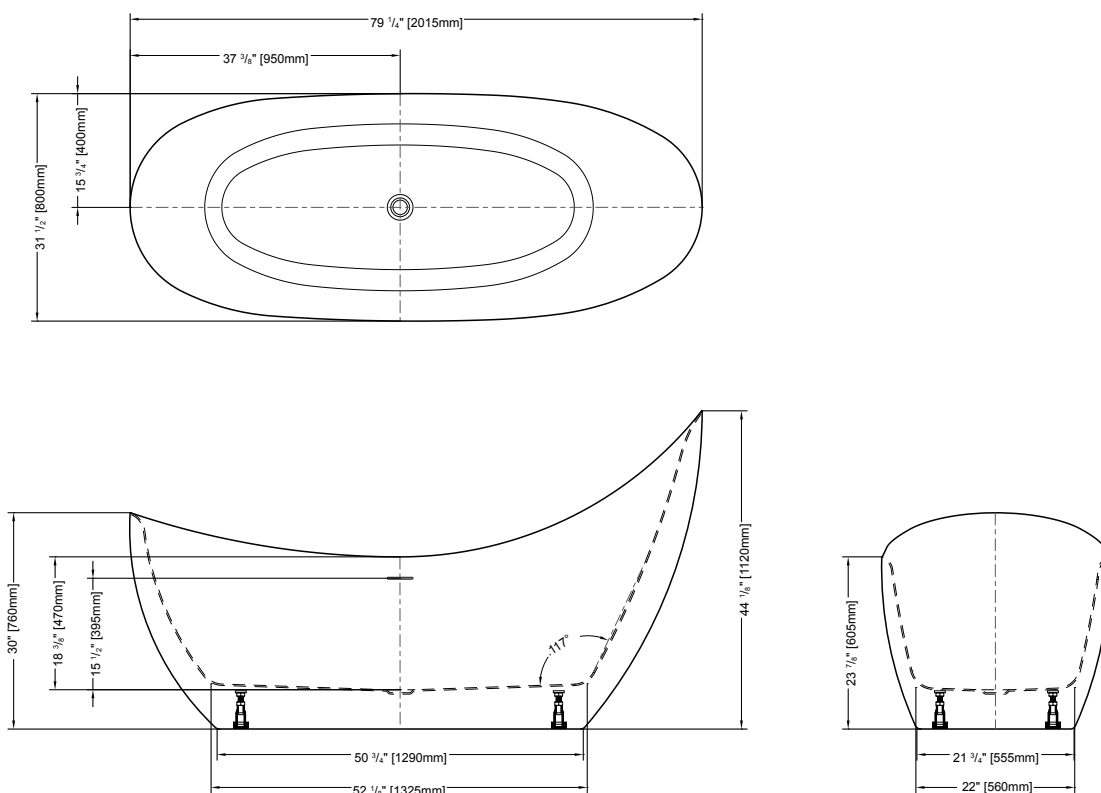

CRESCENT grande

80" L x 32" W x 44" H • Capacity: 82 US gal
2015 mm L x 800 mm W x 1120 mm H • Capacity: 310 L

MODEL	PRICE	TUB COLOR
BCR7931-18	$4,009	White
<i>Tub comes with both Chrome and Brushed Nickel drain finishes.</i>		
NEW <i>Optional matte black drain cover available DRAINCOVER-33 $30</i>