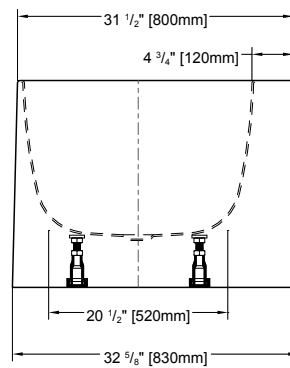

CELESTA

63" L x 32" W x 24" H • Capacity: 74 US gal
1600 mm L x 830 mm W x 600 mm H • Capacity: 282 L

MODEL	PRICE	TUB COLOR
BCE6331-18	$2,816	White
Tub comes with both Chrome and Brushed Nickel drain finishes.		
NEW Optional matte black drain cover available DRAINCOVER-33 $30