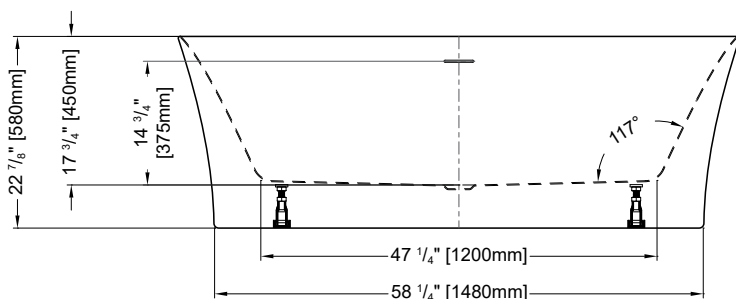

ALTO grande

new

67" L x 31 1/2" W x 23" H • Capacity: 67 US gal
1700mm L x 800mm W x 580mm H • Capacity: 255 L

MODEL	PRICE	TUB COLOR
BAL6731-18	$2,944	White
Tub comes with both Chrome and Brushed Nickel drain finishes.		
NEW Optional matte black drain cover available DRAINCOVER-33 $30