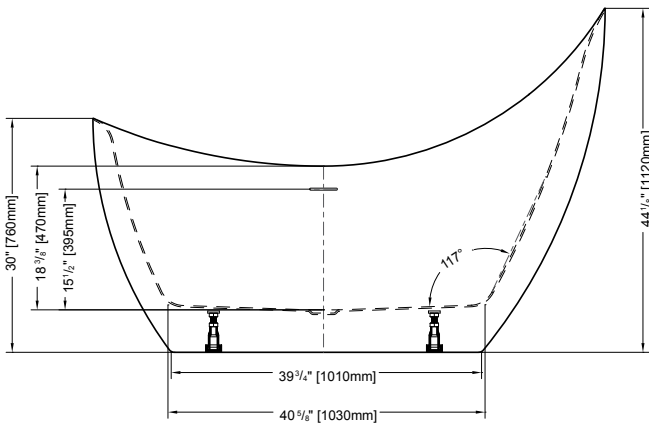

CRESCENT petite

66"L x 32"W x 44" H • Capacity: 61 US gal
1665 mm L x 800 mm W x 1120 mm H • Capacity: 231 L

MODEL	PRICE	TUB COLOR
BCR6531-18	$3,807	White
<i>Tub comes with both Chrome and Brushed Nickel drain finishes.</i>		
NEW <i>Optional matte black drain cover available DRAINCOVER-33 $30</i>