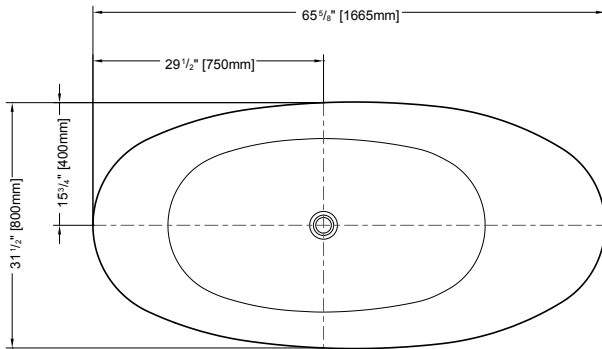

CRESCENT petite

66"L x 32"W x 44" H • Capacity: 61 US gal
1665 mm L x 800 mm W x 1120 mm H • Capacity: 231 L

MODEL	PRICE	TUB COLOR
BCR6531-18	$3,807	White
<i>Tub comes with both Chrome and Brushed Nickel drain finishes.</i>		
NEW <i>Optional matte black drain cover available DRAINCOVER-33 $30</i>