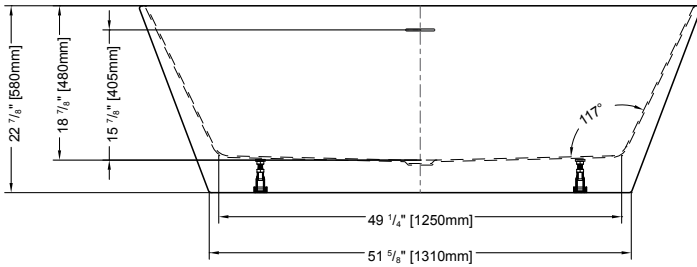

CALANDO grande

69" L x 30" W x 23" H • Capacity: 88 US gal
1750 mm L x 750 mm W x 580 mm H • Capacity: 333 L

MODEL	PRICE	TUB COLOR
BCA6829-18	$3,179	White
Tub comes with both Chrome and Brushed Nickel drain finishes.		
NEW Optional matte black drain cover available DRAINCOVER-33 $30