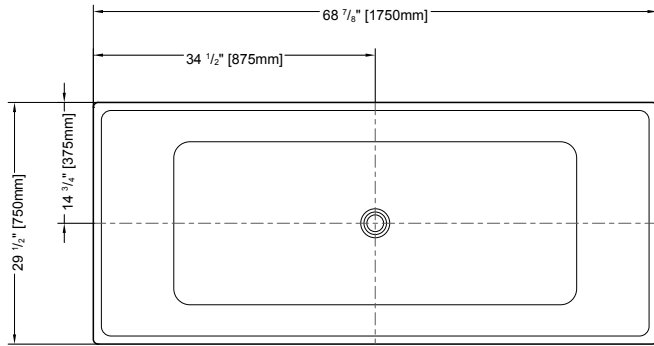

CALANDO grande

69" L x 30" W x 23" H • Capacity: 88 US gal
1750 mm L x 750 mm W x 580 mm H • Capacity: 333 L

MODEL	PRICE	TUB COLOR
BCA6829-18	$3,179	White
Tub comes with both Chrome and Brushed Nickel drain finishes.		
NEW Optional matte black drain cover available DRAINCOVER-33 $30