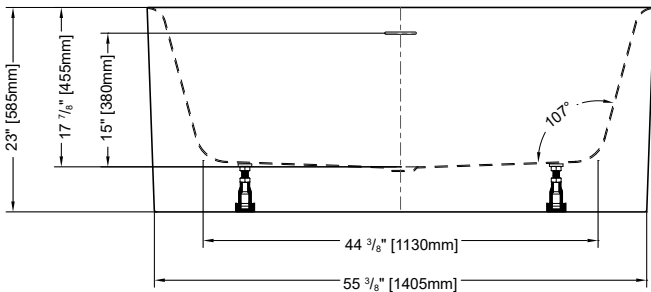

ACCOUSTIC

57" L x 31" W x 23" H • Capacity: 75 US gal
1450 mm L x 785 mm W x 585 mm H • Capacity: 284 L

MODEL	PRICE	TUB COLOR
BAC5731-18	$2,841	White
<i>Tub comes with both Chrome and Brushed Nickel drain finishes.</i>		
NEW <i>Optional matte black drain cover available DRAINCOVER-33 $30</i>