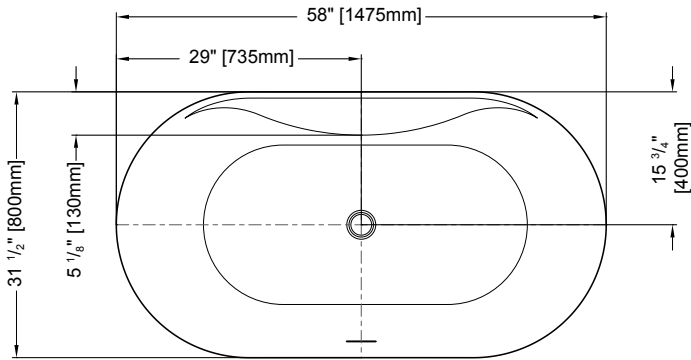

ALTO petite

new

58" L x 31 1/2" W x 23" H • Capacity: 62 US gal
1475mm L x 800mm W x 580mm H • Capacity: 235 L

MODEL	PRICE	TUB COLOR
BAL5831-18	$2,779	White
<i>Tub comes with both Chrome and Brushed Nickel drain finishes.</i>		
NEW <i>Optional matte black drain cover available DRAINCOVER-33 $30</i>