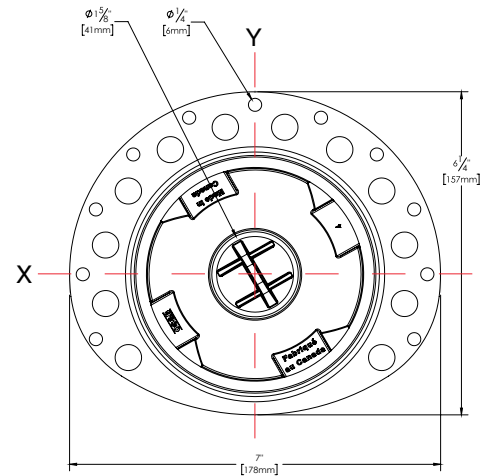

Features

- Newly redesigned Asymmetrical 18 Gauge Epoxy coated Metal Deck Flange - makes installation in tight spaces easier
- Built-in Snap-off Test Cap - allows for water/air/smoke testing
- Freestanding Tub rough-in (install before tile installation) - access below fixture not required
- Low profile design - allows for installation in 8" joist space or greater