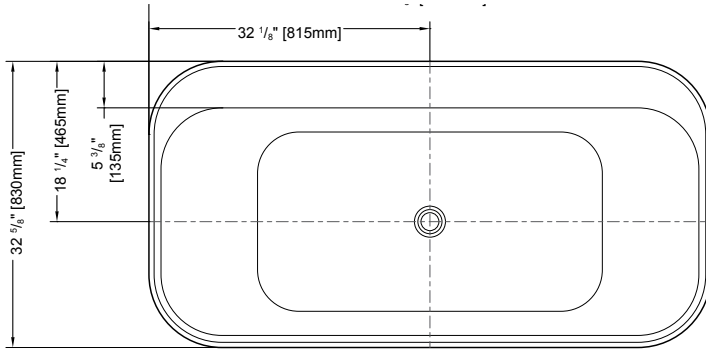

CELESTA

63" L x 32" W x 24" H • Capacity: 74 US gal
1600 mm L x 830 mm W x 600 mm H • Capacity: 282 L

MODEL	PRICE	TUB COLOR
BCE6331-18	$2,816	White
Tub comes with both Chrome and Brushed Nickel drain finishes.		
NEW Optional matte black drain cover available DRAINCOVER-33 $30