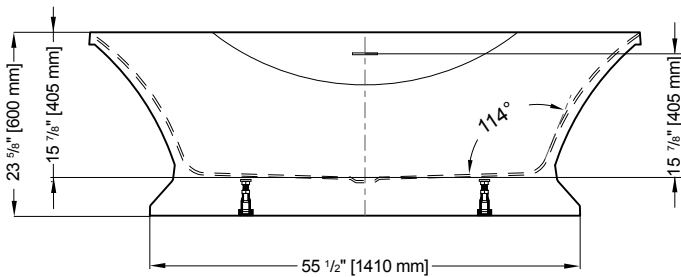

FORTISSIMO

71" L x 36" W x 24" H • Capacity: 74 US gal
1800 mm L x 900 mm W x 600 mm H • Capacity: 280 L

MODEL	PRICE	TUB COLOR
BF07035-18	$3,044	White
Tub comes with both Chrome and Brushed Nickel drain finishes.		
NEW Optional matte black drain cover available DRAINCOVER-33 $30