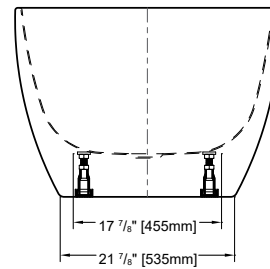

BURLETTA

67" L x 33" W x 23" H • Capacity: 79 US gal
1700 mm L x 845 mm W x 580 mm H • Capacity: 300 L

MODEL	PRICE	TUB COLOR
BBU6733-18	$3,315	White
<i>Tub comes with both Chrome and Brushed Nickel drain finishes.</i>		
NEW <i>Optional matte black drain cover available DRAINCOVER-33 $30</i>