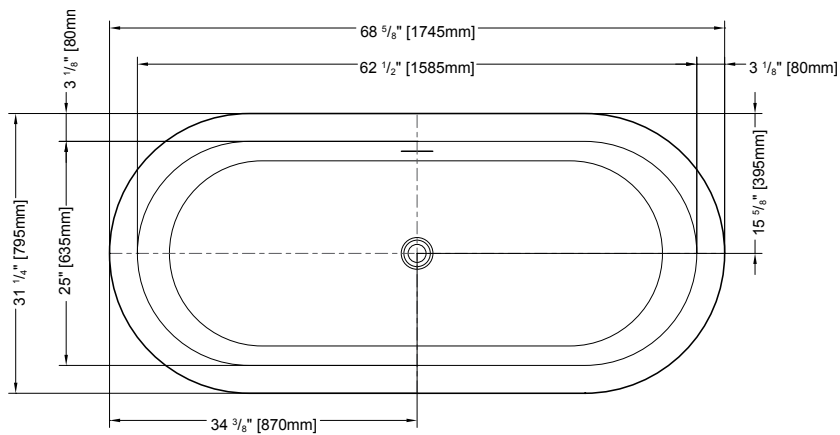

ADAGIO

69" L x 31" W x 21" H • Capacity: 59 US gal
1745 mm L x 795 mm W x 540 mm H • Capacity: 223 L

MODEL	PRICE	TUB COLOR
BAD6831-18	$2,639	White
<i>Tub comes with both Chrome and Brushed Nickel drain finishes.</i>		
NEW <i>Optional matte black drain cover available DRAINCOVER-33 $30</i>