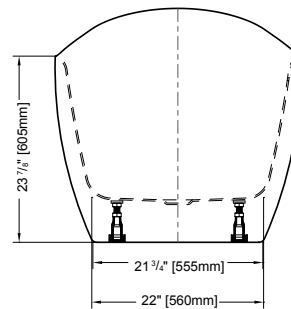

CRESCENT petite

66"L x 32"W x 44" H • Capacity: 61 US gal
1665 mm L x 800 mm W x 1120 mm H • Capacity: 231 L

MODEL	PRICE	TUB COLOR
BCR6531-18	$3,807	White
<i>Tub comes with both Chrome and Brushed Nickel drain finishes.</i>		
NEW <i>Optional matte black drain cover available DRAINCOVER-33 $30</i>