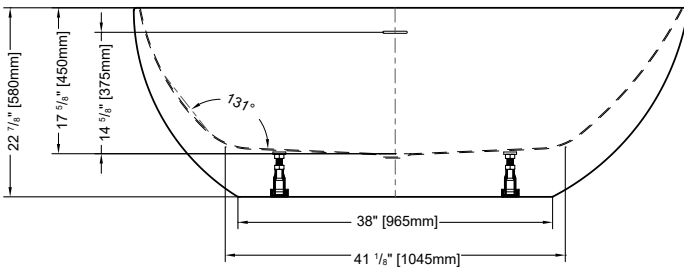

BURLETTA

67" L x 33" W x 23" H • Capacity: 79 US gal
1700 mm L x 845 mm W x 580 mm H • Capacity: 300 L

MODEL	PRICE	TUB COLOR
BBU6733-18	$3,315	White
<i>Tub comes with both Chrome and Brushed Nickel drain finishes.</i>		
NEW <i>Optional matte black drain cover available DRAINCOVER-33 $30</i>