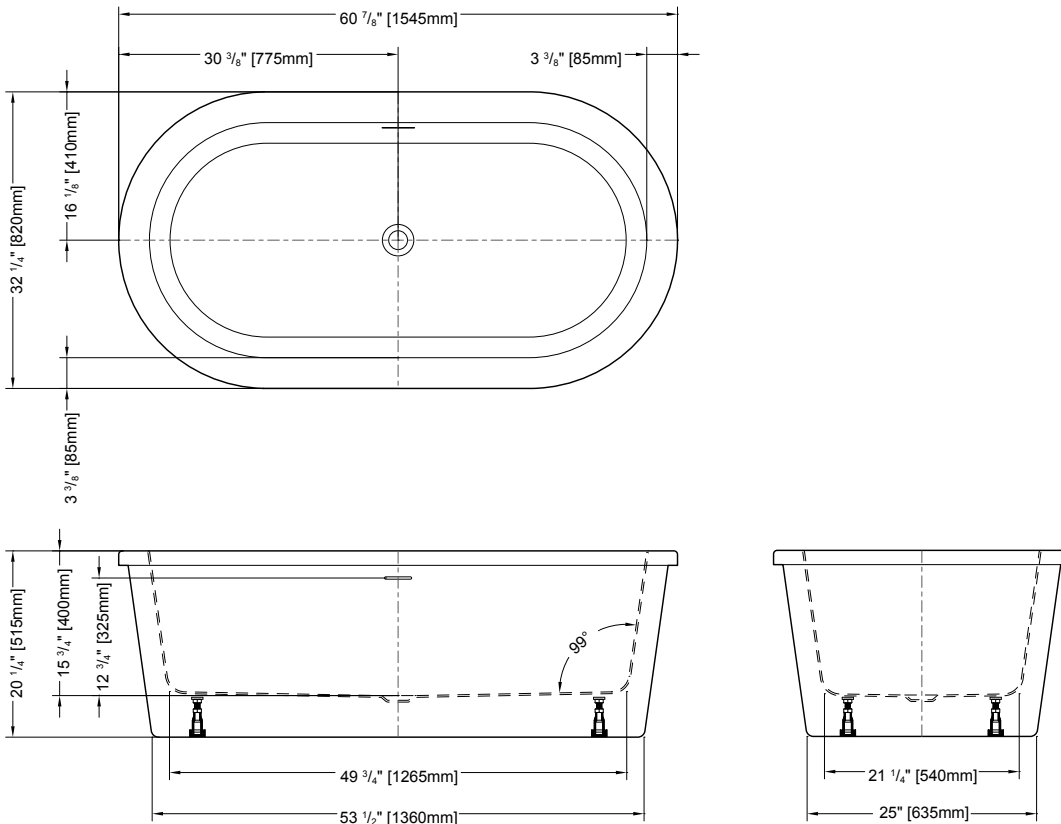

TRANQUILITY

61" L x 32" W x 20" H • Capacity: 58 US gal
1545 mm L x 820 mm W x 515 mm H • Capacity: 220 L

MODEL	PRICE	TUB COLOR
BTR6032-18	$2,258	White
Tub comes with both Chrome and Brushed Nickel drain finishes.		
NEW Optional matte black drain cover available DRAINCOVER-33 $30