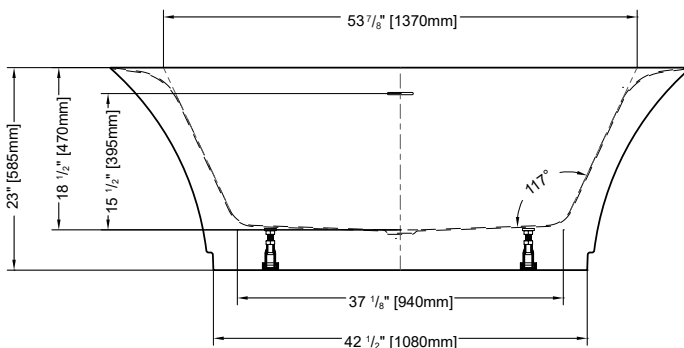

BRAVURA

66" L x 31" W x 23" H • Capacity: 60 US gal
1675 mm L x 790 mm W x 585 mm H • Capacity: 227 L

MODEL	PRICE	TUB COLOR
BBR6631-18	$3,179	White
Tub comes with both Chrome and Brushed Nickel drain finishes.		
NEW Optional matte black drain cover available DRAINCOVER-33 $30