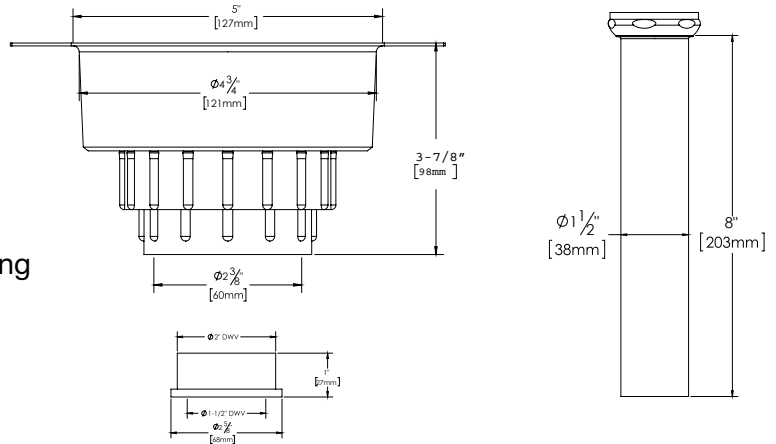

Includes

- Chrome on Brass Flanged Tube with Lock Nut and Poly Washer
- RapidConnect® Drain assembly
- 2" x 1-1/2" ABS or PVC Reducing Bushing
- Cutting template
- Tile Guard