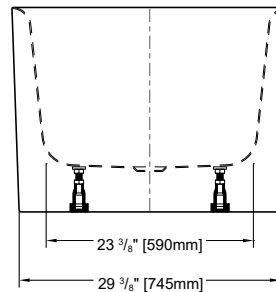

ACCOUSTIC

57" L x 31" W x 23" H • Capacity: 75 US gal
1450 mm L x 785 mm W x 585 mm H • Capacity: 284 L

MODEL	PRICE	TUB COLOR
BAC5731-18	$2,841	White
<i>Tub comes with both Chrome and Brushed Nickel drain finishes.</i>		
NEW <i>Optional matte black drain cover available DRAINCOVER-33 $30</i>