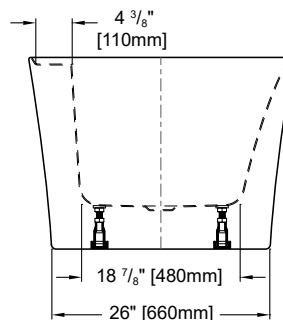

ALTO grande

new

67" L x 31 1/2" W x 23" H • Capacity: 67 US gal
1700mm L x 800mm W x 580mm H • Capacity: 255 L

MODEL	PRICE	TUB COLOR
BAL6731-18	$2,944	White
Tub comes with both Chrome and Brushed Nickel drain finishes.		
NEW Optional matte black drain cover available DRAINCOVER-33 $30