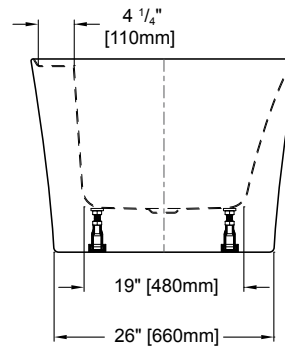

ALTO petite

new

58" L x 31 1/2" W x 23" H • Capacity: 62 US gal
1475mm L x 800mm W x 580mm H • Capacity: 235 L

MODEL	PRICE	TUB COLOR
BAL5831-18	$2,779	White
<i>Tub comes with both Chrome and Brushed Nickel drain finishes.</i>		
NEW <i>Optional matte black drain cover available DRAINCOVER-33 $30</i>