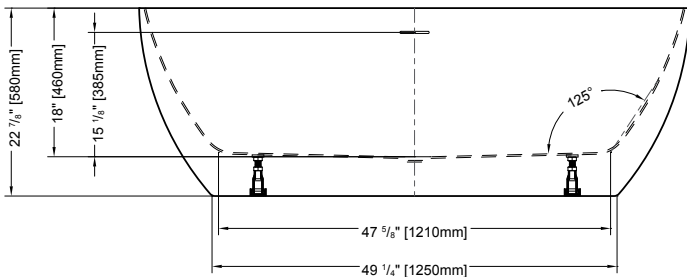

VOCE grande

67" L x 32" W x 23" H • Capacity: 78 US gal
1700 mm L x 820 mm W x 580 mm H • Capacity: 295 L

MODEL	PRICE	TUB COLOR
BV06732-18	$3,160	White
<i>Tub comes with both Chrome and Brushed Nickel drain finishes.</i>		
NEW <i>Optional matte black drain cover available DRAINCOVER-33 $30</i>