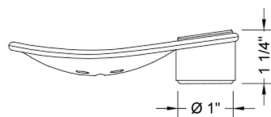

SOAP DISH

Model #: CLSD-35-

FEATURES:

- Clear plastic soap dish
- For use on 35 Series wallbar

AVAILABLE FINISHES:

Polished Chrome (PCH)

SPECIFICATION DRAWING:

SIDE VIEW

TOP VIEW