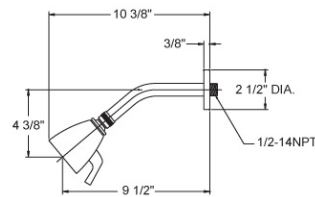

COMPLIES WITH

- A112.18.1-05/CSA B125.1-2005-CERTIFIED
- cUPC-CERTIFIED
- UPC-CERTIFIED