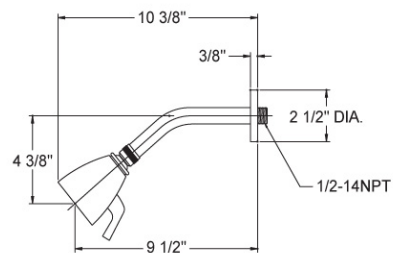

Image shown may not be in the finish selected