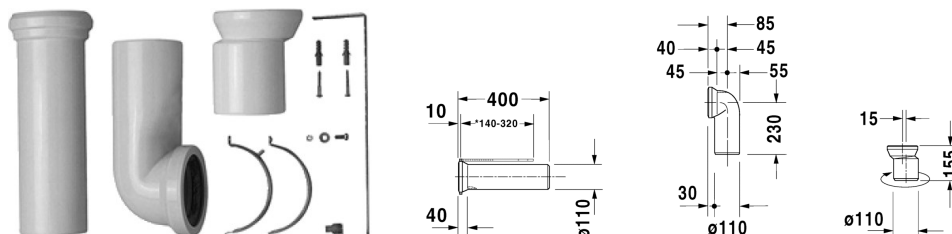

Vario connector set # 001422

Vario connector set	Dimension	Weight	Order number
for horizontal and vertical outlet, length adjustable, incl. excenter			
Colors			
Variant			

All drawings contain the necessary measurements which are subject to standard tolerances. They are stated in inch & mm and are non-binding. Exact measurements, in particular for customized installation scenarios, can only be taken from the finished ceramic piece.