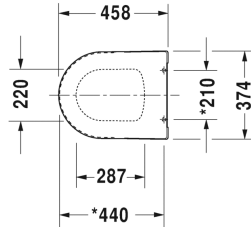

**ME by Starck Toilet seat and cover # 0020010000**

Toilet seat and cover	Dimension	Weight	Order number
hinges stainless steel, without slow close			
<b>Colors</b>			
00 White			
<b>Variant</b>			
		4.6 lb	0020010000
<b>Suitable products</b>			
Toilet wall-mounted Duravit Rimless® rimless, washdown model, Durafix included, cUPC listed, 14 3/8" x 22 1/2" Inch	14 3/8" x 22 1/2" Inch		252909
Toilet floor standing back-to-wall, washdown model, hardware included, horizontal outlet, cUPC listed, 14 5/8" x 23 5/8" Inch	14 5/8" x 23 5/8" Inch		216909

*All drawings contain the necessary measurements which are subject to standard tolerances. They are stated in inch & mm and are non-binding. Exact measurements, in particular for customized installation scenarios, can only be taken from the finished ceramic piece.*

**ME by Starck Toilet seat and cover # 0020090000**

Toilet seat and cover	Dimension	Weight	Order number
removable, hinges stainless steel, with slow close			
<b>Colors</b>			
00 White			
<b>Variant</b>			
		4.6 lb	0020090000
<b>Suitable products</b>			
Toilet wall-mounted Duravit Rimless® rimless, washdown model, Durafix included, cUPC listed, 14 3/8" x 22 1/2" Inch	14 3/8" x 22 1/2" Inch		252909
Toilet floor standing back-to-wall, washdown model, hardware included, horizontal outlet, cUPC listed, 14 5/8" x 23 5/8" Inch	14 5/8" x 23 5/8" Inch		216909